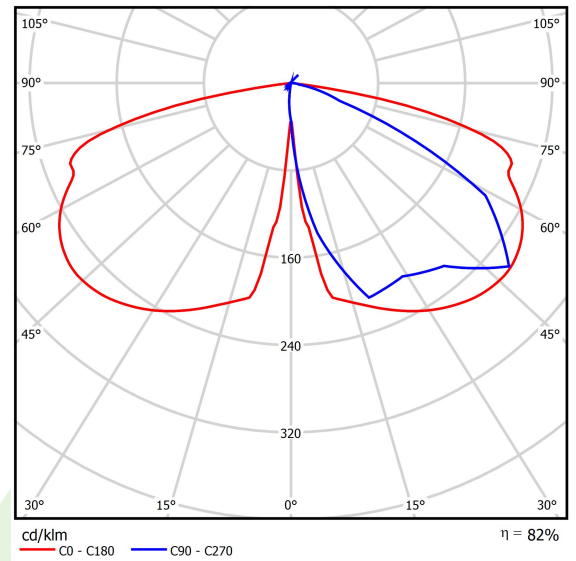

## Light and electrical data

Light source	LED
Luminous flux LED [lm]	6418
LED power [W]	36,1
Luminaire luminous flux [lm]	5279
Power of luminaire [W]	40,5
Luminaire's light efficiency [lm/W]	130,3
Color of the light [K]	3000
CRI	>70
Beam angle [°]	street light distribution
Protection against electric shock	II
Protection degree	IP66
Voltage	220..240 V, 50..60 Hz
Lifetime of LED sources [h]	100000
Lx/By	L80/B10
Operating temperature range [°C]	-40 ÷ 40
Driver	standard on/off (E)
Power factor cos φ	>0,9
Circuit load capacity	15 (B10), 25 (B16), 25 (C10), 40 (C16)

## A graph of light