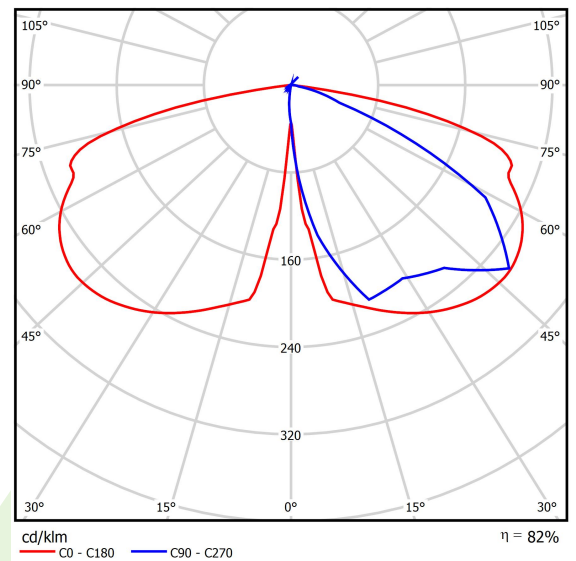

Product: PAREO ONE LED 4000 STREET-M E IP66 22 730

Index: 19.3266.0011.22

Description

Modernistic park and garden luminaire. Body made of cast aluminium. Transparent diffuser made of hardened glass. External coating provides high level of resistance to all weather conditions and aesthetic appearance of the luminaire during the whole lifetime (IP66 rating). The diameter of the fitting is 78 mm. The luminaire is especially recommended for squares, parks, open spaces.

Product information

Category	Outdoor luminaires
Family	PAREO ONE LED
Name	PAREO ONE LED 4000 STREET-M E IP66 22 730
Index	19.3266.0011.22

Light and electrical data

Light source	LED
Luminous flux LED [lm]	4523
LED power [W]	23,2
Luminaire luminous flux [lm]	3721
Power of luminaire [W]	26
Luminaire's light efficiency [lm/W]	143,1
Color of the light [K]	3000
CRI	>70
Beam angle [°]	street light distribution
Protection against electric shock	II
Protection degree	IP66
Voltage	220..240 V, 50..60 Hz
Lifetime of LED sources [h]	100000
Lx/By	L80/B10
Operating temperature range [°C]	-40 ÷ 40
Driver	standard on/off (E)
Power factor cos φ	>0,9
Circuit load capacity	15 (B10), 25 (B16), 25 (C10), 40 (C16)

Mechanical data

Assembly	mounted on poles
Material	aluminum
Color	RAL 9007 (dark gray)
Diffuser	hardened transparent glass
Impact resistant	IK09
Weight [kg]	5,55
Dimensions [mm]	Ø490 x 560

A graph of light