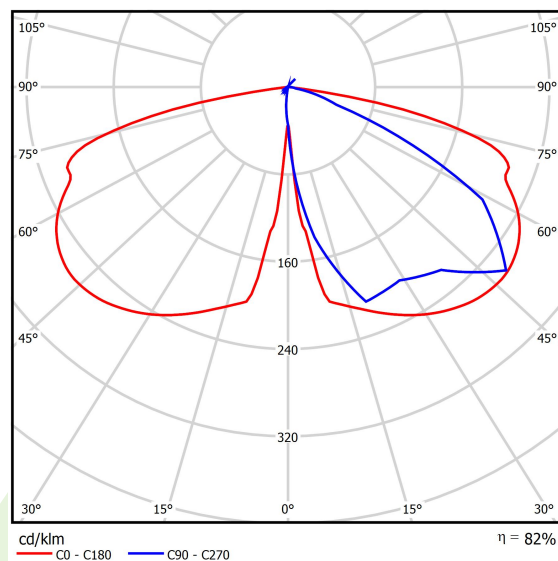

Product: PAREO ONE LED 4000 STREET-M E IP66 22 730

Index: 19.3266.0011.22

Description

Modernistic park and garden luminaire. Body made of cast aluminium. Transparent diffuser made of hardened glass. External coating provides high level of resistance to all weather conditions and aesthetic appearance of the luminaire during the whole lifetime (IP66 rating). The diameter of the fitting is 78 mm. The luminaire is especially recommended for squares, parks, open spaces.

Product information

Category	Outdoor luminaires
Family	PAREO ONE LED
Name	PAREO ONE LED 4000 STREET-M E IP66 22 730
Index	19.3266.0011.22

Light and electrical data

Light source	LED
Luminous flux LED [lm]	4523
LED power [W]	23,2
Luminaire luminous flux [lm]	3721
Power of luminaire [W]	26
Luminaire's light efficiency [lm/W]	143,1
Color of the light [K]	3000
CRI	>70
Beam angle [°]	street light distribution
Protection against electric shock	II
Protection degree	IP66
Voltage	220..240 V, 50..60 Hz
Lifetime of LED sources [h]	100000
Lx/By	L80/B10
Operating temperature range [°C]	-40 ÷ 40
Driver	standard on/off (E)
Power factor cos φ	>0,9
Circuit load capacity	15 (B10), 25 (B16), 25 (C10), 40 (C16)

Mechanical data

Assembly	mounted on poles
Material	aluminum
Color	RAL 9007 (dark gray)
Diffuser	hardened transparent glass
Impact resistant	IK09
Weight [kg]	5,55
Dimensions [mm]	Ø490 x 560

A graph of light