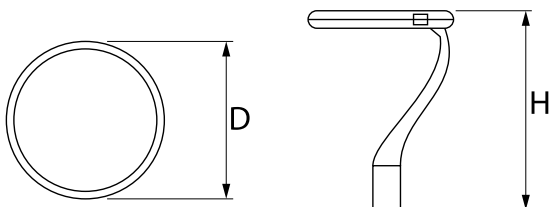

Product: PAREO ONE LED 4000 STREET-M E IP66 22 730

Index: 19.3266.0011.22

Description

Modernistic park and garden luminaire. Body made of cast aluminium. Transparent diffuser made of hardened glass. External coating provides high level of resistance to all weather conditions and aesthetic appearance of the luminaire during the whole lifetime (IP66 rating). The diameter of the fitting is 78 mm. The luminaire is especially recommended for squares, parks, open spaces.

Product information

Category	Outdoor luminaires
Family	PAREO ONE LED
Name	PAREO ONE LED 4000 STREET-M E IP66 22 730
Index	19.3266.0011.22

Light and electrical data

Light source	LED
Luminous flux LED [lm]	4523
LED power [W]	23,2
Luminaire luminous flux [lm]	3721
Power of luminaire [W]	26
Luminaire's light efficiency [lm/W]	143,1
Color of the light [K]	3000
CRI	>70
Beam angle [°]	street light distribution
Protection against electric shock	II
Protection degree	IP66
Voltage	220..240 V, 50..60 Hz
Lifetime of LED sources [h]	100000
Lx/By	L80/B10
Operating temperature range [°C]	-40 ÷ 40
Driver	standard on/off (E)
Power factor cos φ	>0,9
Circuit load capacity	15 (B10), 25 (B16), 25 (C10), 40 (C16)

Mechanical data

Assembly	mounted on poles
Material	aluminum
Color	RAL 9007 (dark gray)
Diffuser	hardened transparent glass
Impact resistant	IK09
Weight [kg]	5,55
Dimensions [mm]	Ø490 x 560

A graph of light