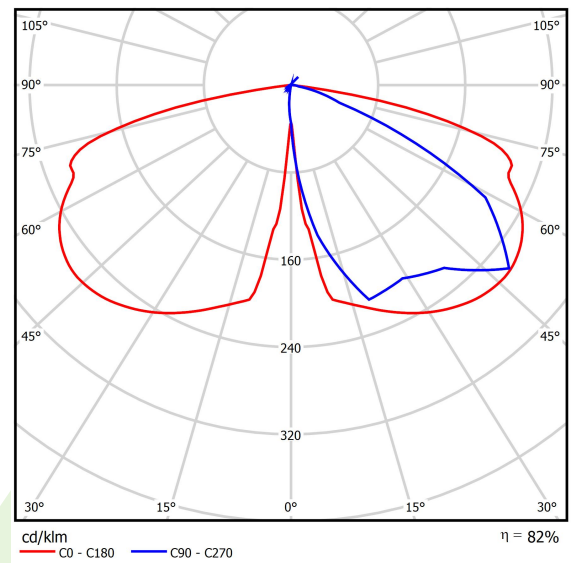

Product: PAREO ONE LED 4000 STREET-M E IP66 22 730

Index: 19.3266.0011.22

Description

Modernistic park and garden luminaire. Body made of cast aluminium. Transparent diffuser made of hardened glass. External coating provides high level of resistance to all weather conditions and aesthetic appearance of the luminaire during the whole lifetime (IP66 rating). The diameter of the fitting is 78 mm. The luminaire is especially recommended for squares, parks, open spaces.

Product information

Category	Outdoor luminaires
Family	PAREO ONE LED
Name	PAREO ONE LED 4000 STREET-M E IP66 22 730
Index	19.3266.0011.22

Light and electrical data

Light source	LED
Luminous flux LED [lm]	4523
LED power [W]	23,2
Luminaire luminous flux [lm]	3721
Power of luminaire [W]	26
Luminaire's light efficiency [lm/W]	143,1
Color of the light [K]	3000
CRI	>70
Beam angle [°]	street light distribution
Protection against electric shock	II
Protection degree	IP66
Voltage	220..240 V, 50..60 Hz
Lifetime of LED sources [h]	100000
Lx/By	L80/B10
Operating temperature range [°C]	-40 ÷ 40
Driver	standard on/off (E)
Power factor cos φ	>0,9
Circuit load capacity	15 (B10), 25 (B16), 25 (C10), 40 (C16)

Mechanical data

Assembly	mounted on poles
Material	aluminum
Color	RAL 9007 (dark grey)
Diffuser	hardened transparent glass
Impact resistant	IK09
Weight [kg]	5,55
Dimensions [mm]	Ø490 x 560

A graph of light