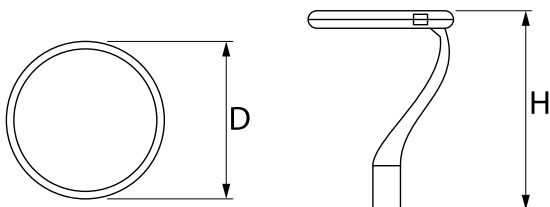

Product: PAREO ONE LED 4000 STREET-M E IP66 22 730

Index: 19.3266.0011.22

Description

Modernistic park and garden luminaire. Body made of cast aluminium. Transparent diffuser made of hardened glass. External coating provides high level of resistance to all weather conditions and aesthetic appearance of the luminaire during the whole lifetime (IP66 rating). The diameter of the fitting is 78 mm. The luminaire is especially recommended for squares, parks, open spaces.

Product information

Category	Outdoor luminaires
Family	PAREO ONE LED
Name	PAREO ONE LED 4000 STREET-M E IP66 22 730
Index	19.3266.0011.22

Light and electrical data

Light source	LED
Luminous flux LED [lm]	4523
LED power [W]	23,2
Luminaire luminous flux [lm]	3721
Power of luminaire [W]	26
Luminaire's light efficiency [lm/W]	143,1
Color of the light [K]	3000
CRI	>70
Beam angle [°]	street light distribution
Protection against electric shock	II
Protection degree	IP66
Voltage	220..240 V, 50..60 Hz
Lifetime of LED sources [h]	100000
Lx/By	L80/B10
Operating temperature range [°C]	-40 ÷ 40
Driver	standard on/off (E)
Power factor cos φ	>0,9
Circuit load capacity	15 (B10), 25 (B16), 25 (C10), 40 (C16)

Mechanical data

Assembly	mounted on poles
Material	aluminum
Color	RAL 9007 (dark grey)
Diffuser	hardened transparent glass
Impact resistant	IK09
Weight [kg]	5,55
Dimensions [mm]	Ø490 x 560

A graph of light