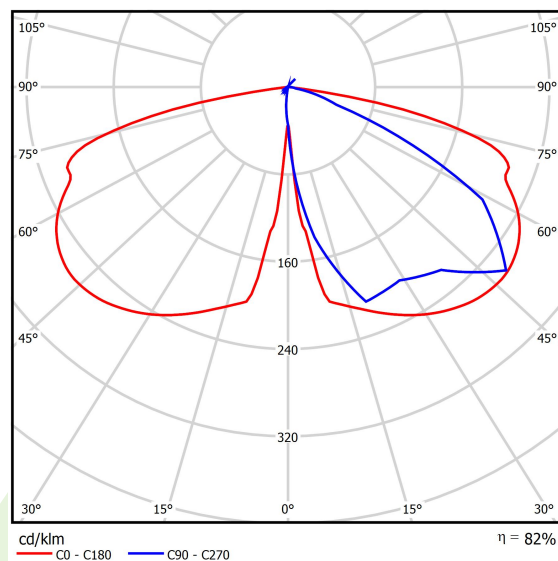

## Light and electrical data

Light source	LED
Luminous flux LED [lm]	3324
LED power [W]	16,2
Luminaire luminous flux [lm]	2734
Power of luminaire [W]	18,1
Luminaire's light efficiency [lm/W]	151
Color of the light [K]	3000
CRI	>70
Beam angle [°]	street light distribution
Protection against electric shock	II
Protection degree	IP66
Voltage	220..240 V, 50..60 Hz
Lifetime of LED sources [h]	100000
Lx/By	L80/B10
Operating temperature range [°C]	-40 ÷ 40
Driver	standard on/off (E)
Power factor cos φ	>0,9
Circuit load capacity	15 (B10), 25 (B16), 25 (C10), 40 (C16)

## A graph of light