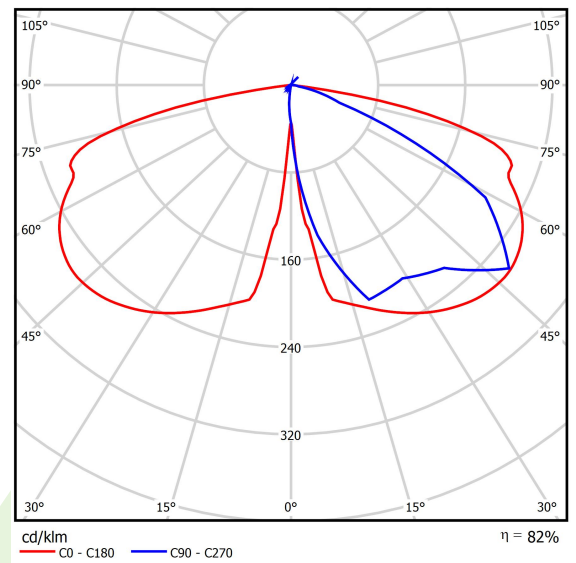

Product information

Category	Outdoor luminaires
Family	PAREO ONE LED
Name	PAREO ONE LED 3000 STREET-M E IP66 22 730
Index	19.3266.0010.22

Light and electrical data

Light source	LED
Luminous flux LED [lm]	3324
LED power [W]	16,2
Luminaire luminous flux [lm]	2734
Power of luminaire [W]	18,1
Luminaire's light efficiency [lm/W]	151
Color of the light [K]	3000
CRI	>70
Beam angle [°]	street light distribution
Protection against electric shock	II
Protection degree	IP66
Voltage	220..240 V, 50..60 Hz
Lifetime of LED sources [h]	100000
Lx/By	L80/B10
Operating temperature range [°C]	-40 ÷ 40
Driver	standard on/off (E)
Power factor cos φ	>0,9
Circuit load capacity	15 (B10), 25 (B16), 25 (C10), 40 (C16)

Mechanical data

Assembly	mounted on poles
Material	aluminum
Color	RAL 9007 (dark grey)
Diffuser	hardened transparent glass
Impact resistant	IK09
Weight [kg]	5,55
Dimensions [mm]	Ø490 x 560

A graph of light