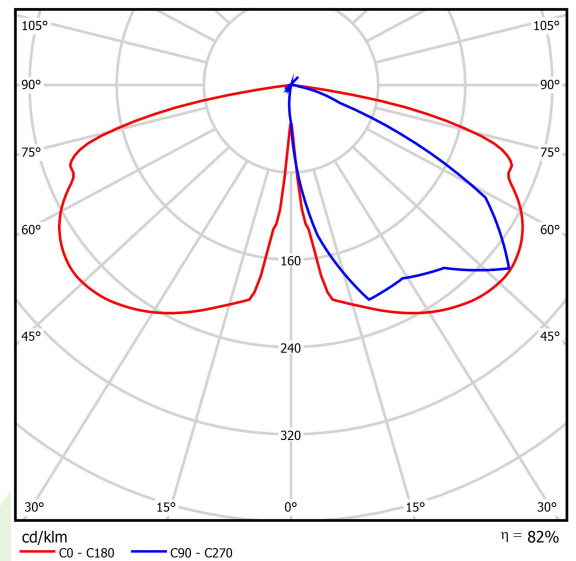

## Light and electrical data

Light source	LED
Luminous flux LED [lm]	3324
LED power [W]	16,2
Luminaire luminous flux [lm]	2734
Power of luminaire [W]	18,1
Luminaire's light efficiency [lm/W]	151
Color of the light [K]	3000
CRI	>70
Beam angle [°]	street light distribution
Protection against electric shock	II
Protection degree	IP66
Voltage	220..240 V, 50..60 Hz
Lifetime of LED sources [h]	100000
Lx/By	L80/B10
Operating temperature range [°C]	-40 ÷ 40
Driver	standard on/off (E)
Power factor cos φ	>0,9
Circuit load capacity	15 (B10), 25 (B16), 25 (C10), 40 (C16)

## A graph of light