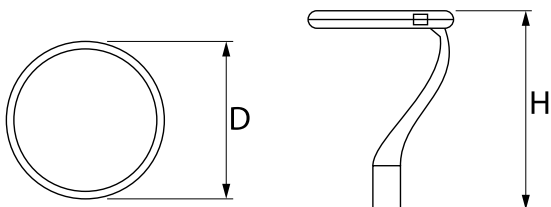

Product: PAREO ONE LED 6000 AREA E IP66 22 730

Index: 19.3266.0016.22

Description

Modernistic park and garden luminaire. Body made of cast aluminium. Transparent diffuser made of hardened glass. External coating provides high level of resistance to all weather conditions and aesthetic appearance of the luminaire during the whole lifetime (IP66 rating). The diameter of the fitting is 78 mm. The luminaire is especially recommended for squares, parks, open spaces.

Product information

Category	Outdoor luminaires
Family	PAREO ONE LED
Name	PAREO ONE LED 6000 AREA E IP66 22 730
Index	19.3266.0016.22

Light and electrical data

Light source	LED
Luminous flux LED [lm]	6418
LED power [W]	36,1
Luminaire luminous flux [lm]	5277
Power of luminaire [W]	40,5
Luminaire's light efficiency [lm/W]	130,3
Color of the light [K]	3000
CRI	>70
Beam angle [°]	(C0-C180) / (C90-C270) - 118,2° / 112,4°
Protection against electric shock	II
Protection degree	IP66
Voltage	220..240 V, 50..60 Hz
Lifetime of LED sources [h]	100000
Lx/By	L80/B10
Operating temperature range [°C]	-40 ÷ 40
Driver	standard on/off (E)
Power factor cos φ	>0,9
Circuit load capacity	15 (B10), 25 (B16), 25 (C10), 40 (C16)

Mechanical data

Assembly	mounted on poles
Material	aluminum
Color	RAL 9007 (dark grey)
Diffuser	hardened transparent glass
Impact resistant	IK09
Weight [kg]	5,55
Dimensions [mm]	Ø490 x 560

A graph of light