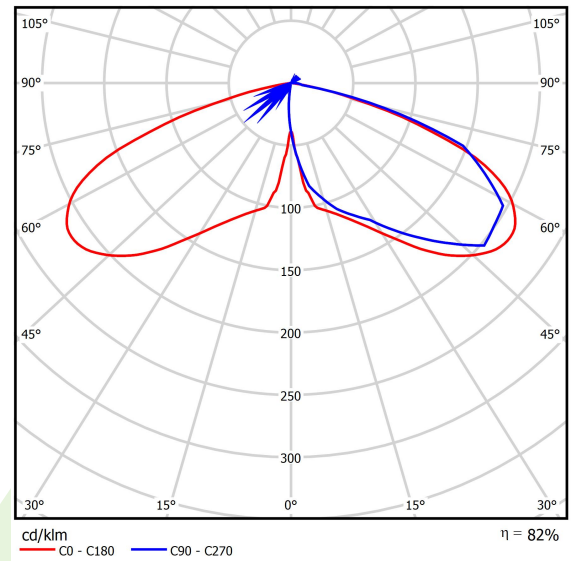

## Light and electrical data

|                                     |  |
|-------------------------------------|--|
| Light source                        | LED                                      |
| Luminous flux LED [lm]              | 6418                                     |
| LED power [W]                       | 36,1                                     |
| Luminaire luminous flux [lm]        | 5277                                     |
| Power of luminaire [W]              | 40,5                                     |
| Luminaire's light efficiency [lm/W] | 130,3                                    |
| Color of the light [K]              | 3000                                     |
| CRI                                 | >70                                      |
| Beam angle [°]                      | (C0-C180) / (C90-C270) - 118,2° / 112,4° |
| Protection against electric shock   | II                                       |
| Protection degree                   | IP66                                     |
| Voltage                             | 220..240 V, 50..60 Hz                    |
| Lifetime of LED sources [h]         | 100000                                   |
| Lx/By                               | L80/B10                                  |
| Operating temperature range [°C]    | -40 ÷ 40                                 |
| Driver                              | standard on/off (E)                      |
| Power factor cos φ                  | >0,9                                     |
| Circuit load capacity               | 15 (B10), 25 (B16), 25 (C10), 40 (C16)   |

## A graph of light