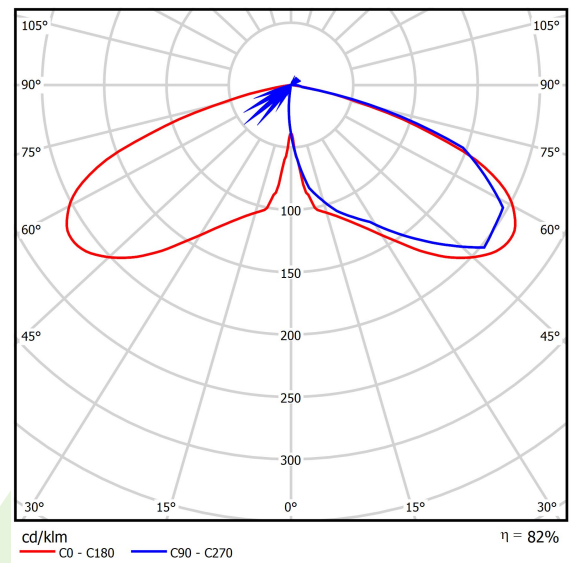

Product: PAREO ONE LED 6000 AREA E IP66 22 730

Index: 19.3266.0016.22

Description

Modernistic park and garden luminaire. Body made of cast aluminium. Transparent diffuser made of hardened glass. External coating provides high level of resistance to all weather conditions and aesthetic appearance of the luminaire during the whole lifetime (IP66 rating). The diameter of the fitting is 78 mm. The luminaire is especially recommended for squares, parks, open spaces.

Product information

Category	Outdoor luminaires
Family	PAREO ONE LED
Name	PAREO ONE LED 6000 AREA E IP66 22 730
Index	19.3266.0016.22

Light and electrical data

Light source	LED
Luminous flux LED [lm]	6418
LED power [W]	36,1
Luminaire luminous flux [lm]	5277
Power of luminaire [W]	40,5
Luminaire's light efficiency [lm/W]	130,3
Color of the light [K]	3000
CRI	>70
Beam angle [°]	(C0-C180) / (C90-C270) - 118,2° / 112,4°
Protection against electric shock	II
Protection degree	IP66
Voltage	220..240 V, 50..60 Hz
Lifetime of LED sources [h]	100000
Lx/By	L80/B10
Operating temperature range [°C]	-40 ÷ 40
Driver	standard on/off (E)
Power factor cos φ	>0,9
Circuit load capacity	15 (B10), 25 (B16), 25 (C10), 40 (C16)

Mechanical data

Assembly	mounted on poles
Material	aluminum
Color	RAL 9007 (dark grey)
Diffuser	hardened transparent glass
Impact resistant	IK09
Weight [kg]	5,55
Dimensions [mm]	Ø490 x 560

A graph of light