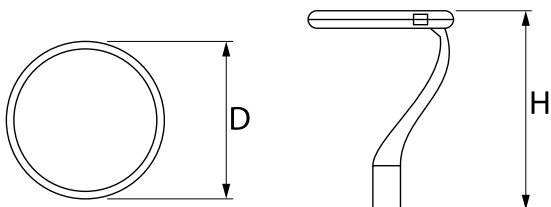

Product: PAREO ONE LED 4000 AREA E IP66 22 730

Index: 19.3266.0015.22

Description

Modernistic park and garden luminaire. Body made of cast aluminium. Transparent diffuser made of hardened glass. External coating provides high level of resistance to all weather conditions and aesthetic appearance of the luminaire during the whole lifetime (IP66 rating). The diameter of the fitting is 78 mm. The luminaire is especially recommended for squares, parks, open spaces.

Product information

Category	Outdoor luminaires
Family	PAREO ONE LED
Name	PAREO ONE LED 4000 AREA E IP66 22 730
Index	19.3266.0015.22

Light and electrical data

Light source	LED
Luminous flux LED [lm]	4523
LED power [W]	23,2
Luminaire luminous flux [lm]	3719
Power of luminaire [W]	26
Luminaire's light efficiency [lm/W]	143
Color of the light [K]	3000
CRI	>70
Beam angle [°]	(C0-C180) / (C90-C270) - 118,2° / 112,4°
Protection against electric shock	II
Protection degree	IP66
Voltage	220..240 V, 50..60 Hz
Lifetime of LED sources [h]	100000
Lx/By	L80/B10
Operating temperature range [°C]	-40 ÷ 40
Driver	standard on/off (E)
Power factor cos φ	>0,9
Circuit load capacity	15 (B10), 25 (B16), 25 (C10), 40 (C16)

Mechanical data

Assembly	mounted on poles
Material	aluminum
Color	RAL 9007 (dark gray)
Diffuser	hardened transparent glass
Impact resistant	IK09
Weight [kg]	5,55
Dimensions [mm]	Ø490 x 560

A graph of light