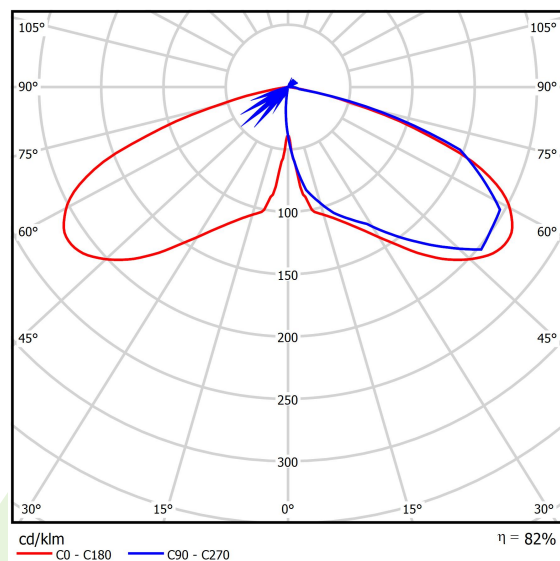

## Light and electrical data

Light source	LED
Luminous flux LED [lm]	4523
LED power [W]	23,2
Luminaire luminous flux [lm]	3719
Power of luminaire [W]	26
Luminaire's light efficiency [lm/W]	143
Color of the light [K]	3000
CRI	>70
Beam angle [°]	(C0-C180) / (C90-C270) - 118,2° / 112,4°
Protection against electric shock	II
Protection degree	IP66
Voltage	220..240 V, 50..60 Hz
Lifetime of LED sources [h]	100000
Lx/By	L80/B10
Operating temperature range [°C]	-40 ÷ 40
Driver	standard on/off (E)
Power factor cos φ	>0,9
Circuit load capacity	15 (B10), 25 (B16), 25 (C10), 40 (C16)

## A graph of light