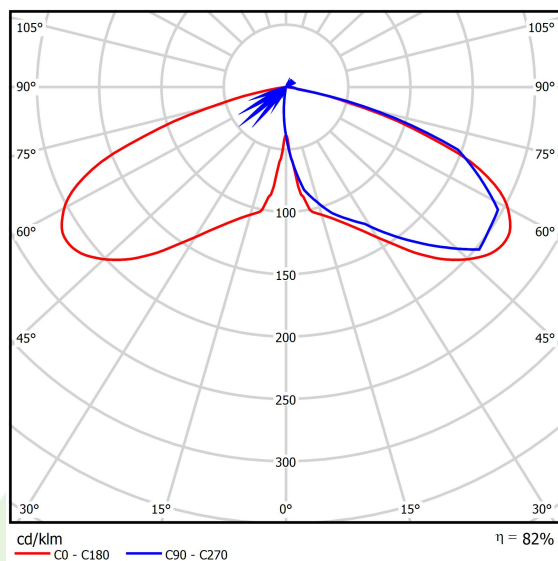

Product information

Category	Outdoor luminaires
Family	PAREO ONE LED
Name	PAREO ONE LED 4000 AREA E IP66 22 730
Index	19.3266.0015.22

Light and electrical data

Light source	LED
Luminous flux LED [lm]	4523
LED power [W]	23,2
Luminaire luminous flux [lm]	3719
Power of luminaire [W]	26
Luminaire's light efficiency [lm/W]	143
Color of the light [K]	3000
CRI	>70
Beam angle [°]	(C0-C180) / (C90-C270) - 118,2° / 112,4°
Protection against electric shock	II
Protection degree	IP66
Voltage	220..240 V, 50..60 Hz
Lifetime of LED sources [h]	100000
Lx/By	L80/B10
Operating temperature range [°C]	-40 ÷ 40
Driver	standard on/off (E)
Power factor cos φ	>0,9
Circuit load capacity	15 (B10), 25 (B16), 25 (C10), 40 (C16)

Mechanical data

Assembly	mounted on poles
Material	aluminum
Color	RAL 9007 (dark gray)
Diffuser	hardened transparent glass
Impact resistant	IK09
Weight [kg]	5,55
Dimensions [mm]	Ø490 x 560

A graph of light