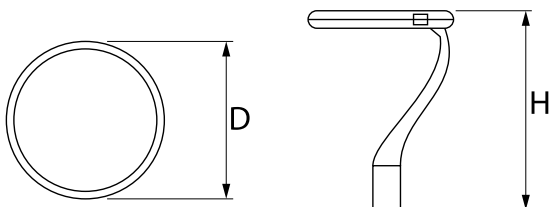

## Description

Modernistic park and garden luminaire. Body made of cast aluminium. Transparent diffuser made of hardened glass. External coating provides high level of resistance to all weather conditions and aesthetic appearance of the luminaire during the whole lifetime (IP66 rating). The diameter of the fitting is 78 mm. The luminaire is especially recommended for squares, parks, open spaces.

## Light and electrical data

Light source	LED
Luminous flux LED [lm]	4523
LED power [W]	23,2
Luminaire luminous flux [lm]	3719
Power of luminaire [W]	26
Luminaire's light efficiency [lm/W]	143
Color of the light [K]	3000
CRI	>70
Beam angle [°]	(C0-C180) / (C90-C270) - 118,2° / 112,4°
Protection against electric shock	II
Protection degree	IP66
Voltage	220..240 V, 50..60 Hz
Lifetime of LED sources [h]	100000
Lx/By	L80/B10
Operating temperature range [°C]	-40 ÷ 40
Driver	standard on/off (E)
Power factor cos φ	>0,9
Circuit load capacity	15 (B10), 25 (B16), 25 (C10), 40 (C16)

## Mechanical data

Assembly	mounted on poles
Material	aluminum
Color	RAL 9007 (dark grey)
Diffuser	hardened transparent glass
Impact resistant	IK09
Weight [kg]	5,55
Dimensions [mm]	Ø490 x 560