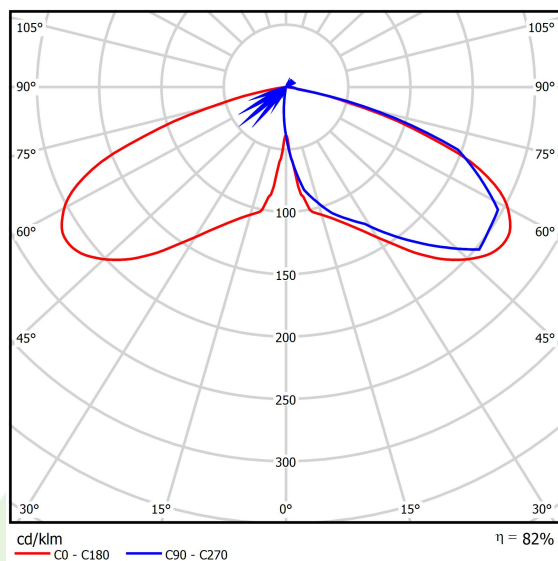

Product information

Category	Outdoor luminaires
Family	PAREO ONE LED
Name	PAREO ONE LED 3000 AREA E IP66 22 730
Index	19.3266.0014.22

Light and electrical data

Light source	LED
Luminous flux LED [lm]	3324
LED power [W]	16,2
Luminaire luminous flux [lm]	2733
Power of luminaire [W]	18,1
Luminaire's light efficiency [lm/W]	151
Color of the light [K]	3000
CRI	>70
Beam angle [°]	(C0-C180) / (C90-C270) - 118,2° / 112,4°
Protection against electric shock	II
Protection degree	IP66
Voltage	220..240 V, 50..60 Hz
Lifetime of LED sources [h]	100000
Lx/By	L80/B10
Operating temperature range [°C]	-40 ÷ 40
Driver	standard on/off (E)
Power factor cos φ	>0,9
Circuit load capacity	15 (B10), 25 (B16), 25 (C10), 40 (C16)

Mechanical data

Assembly	mounted on poles
Material	aluminum
Color	RAL 9007 (dark grey)
Diffuser	hardened transparent glass
Impact resistant	IK09
Weight [kg]	5,55
Dimensions [mm]	Ø490 x 560

A graph of light