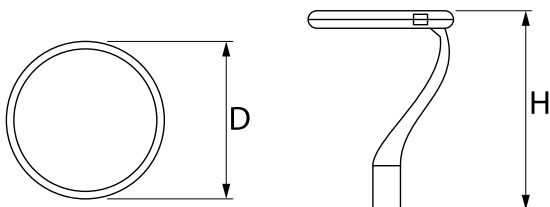

Product: PAREO ONE LED 3000 AREA E IP66 22 730

Index: 19.3266.0014.22

Description

Modernistic park and garden luminaire. Body made of cast aluminium. Transparent diffuser made of hardened glass. External coating provides high level of resistance to all weather conditions and aesthetic appearance of the luminaire during the whole lifetime (IP66 rating). The diameter of the fitting is 78 mm. The luminaire is especially recommended for squares, parks, open spaces.

Product information

Category	Outdoor luminaires
Family	PAREO ONE LED
Name	PAREO ONE LED 3000 AREA E IP66 22 730
Index	19.3266.0014.22

Light and electrical data

Light source	LED
Luminous flux LED [lm]	3324
LED power [W]	16,2
Luminaire luminous flux [lm]	2733
Power of luminaire [W]	18,1
Luminaire's light efficiency [lm/W]	151
Color of the light [K]	3000
CRI	>70
Beam angle [°]	(C0-C180) / (C90-C270) - 118,2° / 112,4°
Protection against electric shock	II
Protection degree	IP66
Voltage	220..240 V, 50..60 Hz
Lifetime of LED sources [h]	100000
Lx/By	L80/B10
Operating temperature range [°C]	-40 ÷ 40
Driver	standard on/off (E)
Power factor cos φ	>0,9
Circuit load capacity	15 (B10), 25 (B16), 25 (C10), 40 (C16)

Mechanical data

Assembly	mounted on poles
Material	aluminum
Color	RAL 9007 (dark gray)
Diffuser	hardened transparent glass
Impact resistant	IK09
Weight [kg]	5,55
Dimensions [mm]	Ø490 x 560

A graph of light