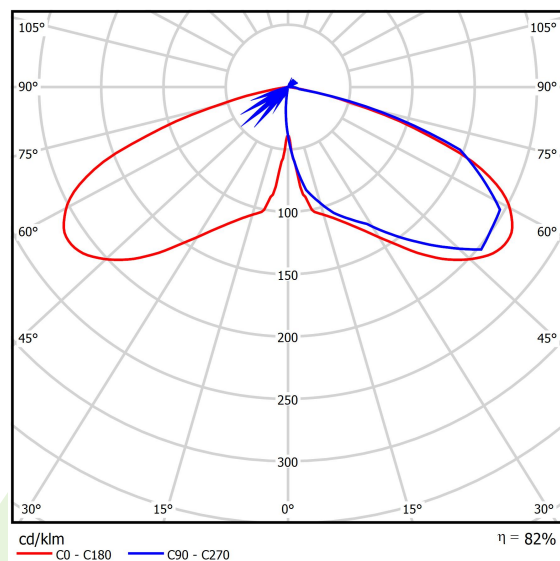

Product information

Category	Outdoor luminaires
Family	PAREO ONE LED
Name	PAREO ONE LED 3000 AREA E IP66 22 730
Index	19.3266.0014.22

Light and electrical data

Light source	LED
Luminous flux LED [lm]	3324
LED power [W]	16,2
Luminaire luminous flux [lm]	2733
Power of luminaire [W]	18,1
Luminaire's light efficiency [lm/W]	151
Color of the light [K]	3000
CRI	>70
Beam angle [°]	(C0-C180) / (C90-C270) - 118,2° / 112,4°
Protection against electric shock	II
Protection degree	IP66
Voltage	220..240 V, 50..60 Hz
Lifetime of LED sources [h]	100000
Lx/By	L80/B10
Operating temperature range [°C]	-40 ÷ 40
Driver	standard on/off (E)
Power factor cos φ	>0,9
Circuit load capacity	15 (B10), 25 (B16), 25 (C10), 40 (C16)

Mechanical data

Assembly	mounted on poles
Material	aluminum
Color	RAL 9007 (dark gray)
Diffuser	hardened transparent glass
Impact resistant	IK09
Weight [kg]	5,55
Dimensions [mm]	Ø490 x 560

A graph of light