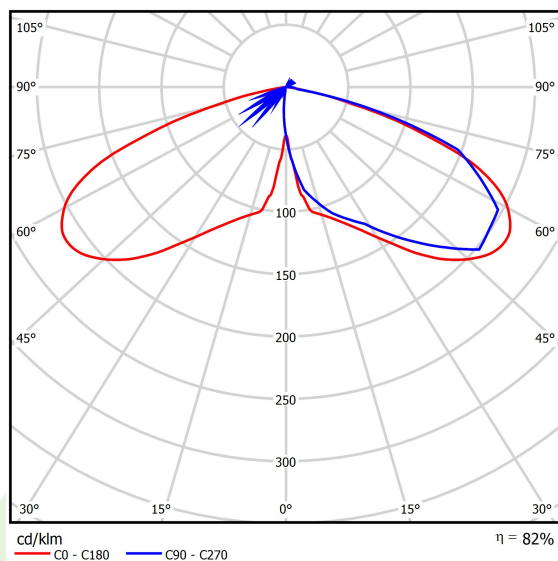

Product information

Category	Outdoor luminaires
Family	PAREO ONE LED
Name	PAREO ONE LED 3000 AREA E IP66 22 730
Index	19.3266.0014.22

Light and electrical data

Light source	LED
Luminous flux LED [lm]	3324
LED power [W]	16,2
Luminaire luminous flux [lm]	2733
Power of luminaire [W]	18,1
Luminaire's light efficiency [lm/W]	151
Color of the light [K]	3000
CRI	>70
Beam angle [°]	(C0-C180) / (C90-C270) - 118,2° / 112,4°
Protection against electric shock	II
Protection degree	IP66
Voltage	220..240 V, 50..60 Hz
Lifetime of LED sources [h]	100000
Lx/By	L80/B10
Operating temperature range [°C]	-40 ÷ 40
Driver	standard on/off (E)
Power factor cos φ	>0,9
Circuit load capacity	15 (B10), 25 (B16), 25 (C10), 40 (C16)

Mechanical data

Assembly	mounted on poles
Material	aluminum
Color	RAL 9007 (dark gray)
Diffuser	hardened transparent glass
Impact resistant	IK09
Weight [kg]	5,55
Dimensions [mm]	Ø490 x 560

A graph of light