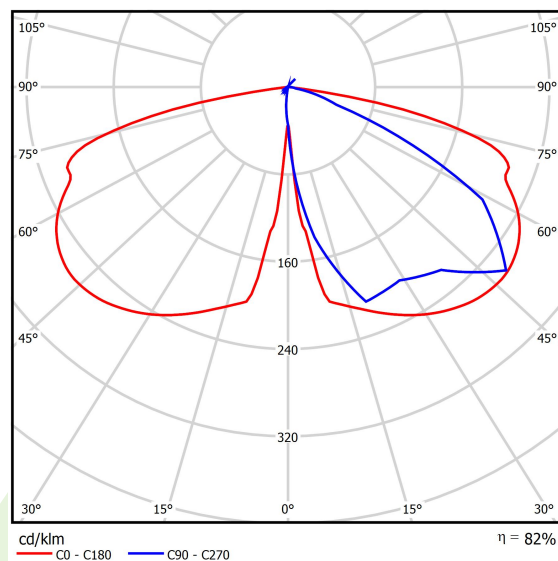

Product: PAREO ONE LED 4000 STREET-M E IP66 22 740

Index: 19.3266.0003.22

Description

Modernistic park and garden luminaire. Body made of cast aluminium. Transparent diffuser made of hardened glass. External coating provides high level of resistance to all weather conditions and aesthetic appearance of the luminaire during the whole lifetime (IP66 rating). The diameter of the fitting is 78 mm. The luminaire is especially recommended for squares, parks, open spaces.

Product information

Category	Outdoor luminaires
Family	PAREO ONE LED
Name	PAREO ONE LED 4000 STREET-M E IP66 22 740
Index	19.3266.0003.22

Light and electrical data

Light source	LED
Luminous flux LED [lm]	4615
LED power [W]	23,2
Luminaire luminous flux [lm]	3796
Power of luminaire [W]	26
Luminaire's light efficiency [lm/W]	146
Color of the light [K]	4000
CRI	>70
Beam angle [°]	street light distribution
Protection against electric shock	II
Protection degree	IP66
Voltage	220..240 V, 50..60 Hz
Lifetime of LED sources [h]	100000
Lx/By	L80/B10
Operating temperature range [°C]	-40 ÷ 40
Driver	standard on/off (E)
Power factor cos φ	>0,9
Circuit load capacity	15 (B10), 25 (B16), 25 (C10), 40 (C16)

Mechanical data

Assembly	mounted on poles
Material	aluminum
Color	RAL 9007 (dark gray)
Diffuser	hardened transparent glass
Impact resistant	IK09
Weight [kg]	5,55
Dimensions [mm]	Ø490 x 560

A graph of light