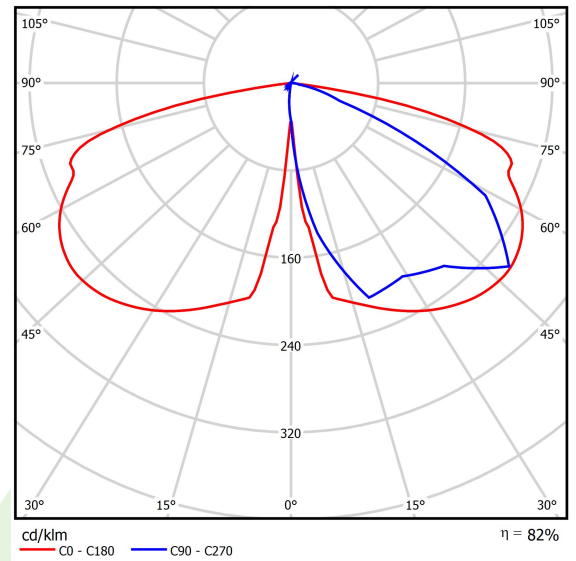

Product: PAREO ONE LED 4000 STREET-M E IP66 22 740

Index: 19.3266.0003.22

Description

Modernistic park and garden luminaire. Body made of cast aluminium. Transparent diffuser made of hardened glass. External coating provides high level of resistance to all weather conditions and aesthetic appearance of the luminaire during the whole lifetime (IP66 rating). The diameter of the fitting is 78 mm. The luminaire is especially recommended for squares, parks, open spaces.

Product information

Category	Outdoor luminaires
Family	PAREO ONE LED
Name	PAREO ONE LED 4000 STREET-M E IP66 22 740
Index	19.3266.0003.22

Light and electrical data

Light source	LED
Luminous flux LED [lm]	4615
LED power [W]	23,2
Luminaire luminous flux [lm]	3796
Power of luminaire [W]	26
Luminaire's light efficiency [lm/W]	146
Color of the light [K]	4000
CRI	>70
Beam angle [°]	street light distribution
Protection against electric shock	II
Protection degree	IP66
Voltage	220..240 V, 50..60 Hz
Lifetime of LED sources [h]	100000
Lx/By	L80/B10
Operating temperature range [°C]	-40 ÷ 40
Driver	standard on/off (E)
Power factor cos φ	>0,9
Circuit load capacity	15 (B10), 25 (B16), 25 (C10), 40 (C16)

Mechanical data

Assembly	mounted on poles
Material	aluminum
Color	RAL 9007 (dark gray)
Diffuser	hardened transparent glass
Impact resistant	IK09
Weight [kg]	5,55
Dimensions [mm]	Ø490 x 560

A graph of light