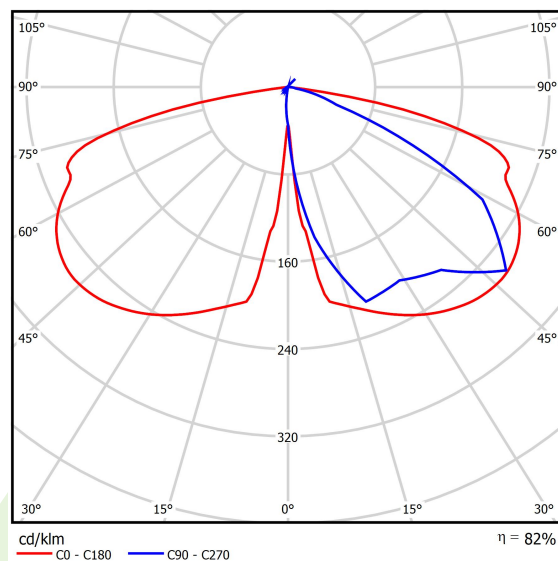

## Light and electrical data

|                                     |  |
|-------------------------------------|--|
| Light source                        | LED                                    |
| Luminous flux LED [lm]              | 3392                                   |
| LED power [W]                       | 16,2                                   |
| Luminaire luminous flux [lm]        | 2790                                   |
| Power of luminaire [W]              | 18,1                                   |
| Luminaire's light efficiency [lm/W] | 154,1                                  |
| Color of the light [K]              | 4000                                   |
| CRI                                 | >70                                    |
| Beam angle [°]                      | street light distribution              |
| Protection against electric shock   | II                                     |
| Protection degree                   | IP66                                   |
| Voltage                             | 220..240 V, 50..60 Hz                  |
| Lifetime of LED sources [h]         | 100000                                 |
| Lx/By                               | L80/B10                                |
| Operating temperature range [°C]    | -40 ÷ 40                               |
| Driver                              | standard on/off (E)                    |
| Power factor cos φ                  | >0,9                                   |
| Circuit load capacity               | 15 (B10), 25 (B16), 25 (C10), 40 (C16) |

## A graph of light