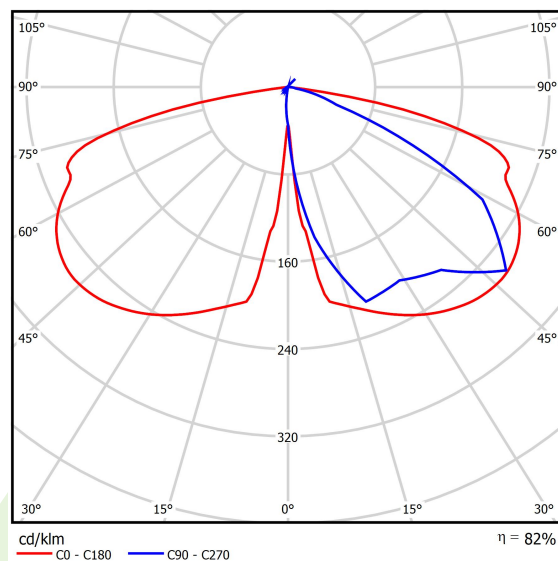

Product: PAREO ONE LED 2000 STREET-M E IP66 22 740

Index: 19.3266.0001.22

Description

Modernistic park and garden luminaire. Body made of cast aluminium. Transparent diffuser made of hardened glass. External coating provides high level of resistance to all weather conditions and aesthetic appearance of the luminaire during the whole lifetime (IP66 rating). The diameter of the fitting is 78 mm. The luminaire is especially recommended for squares, parks, open spaces.

Product information

Category	Outdoor luminaires
Family	PAREO ONE LED
Name	PAREO ONE LED 2000 STREET-M E IP66 22 740
Index	19.3266.0001.22

Light and electrical data

Light source	LED
Luminous flux LED [lm]	2440
LED power [W]	10,8
Luminaire luminous flux [lm]	2007
Power of luminaire [W]	12,1
Luminaire's light efficiency [lm/W]	165,9
Color of the light [K]	4000
CRI	>70
Beam angle [°]	street light distribution
Protection against electric shock	II
Protection degree	IP66
Voltage	220..240 V, 50..60 Hz
Lifetime of LED sources [h]	100000
Lx/By	L80/B10
Operating temperature range [°C]	-40 ÷ 40
Driver	standard on/off (E)
Power factor cos φ	>0,9
Circuit load capacity	15 (B10), 25 (B16), 25 (C10), 40 (C16)

Mechanical data

Assembly	mounted on poles
Material	aluminum
Color	RAL 9007 (dark gray)
Diffuser	hardened transparent glass
Impact resistant	IK09
Weight [kg]	5,55
Dimensions [mm]	Ø490 x 560

A graph of light