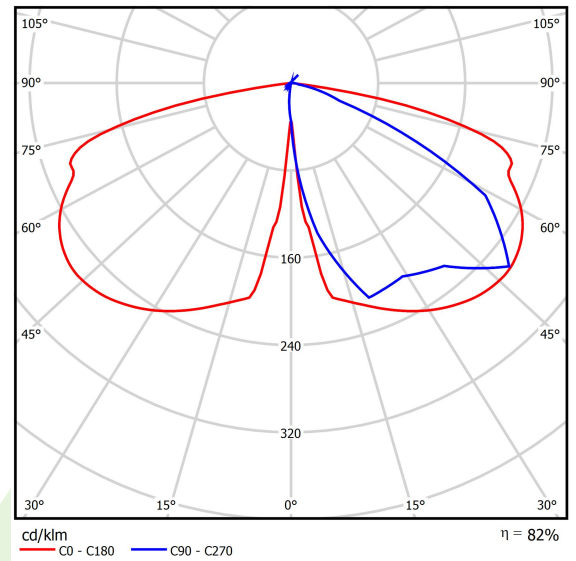

Product: PAREO ONE LED 2000 STREET-M E IP66 22 740

Index: 19.3266.0001.22

Description

Modernistic park and garden luminaire. Body made of cast aluminium. Transparent diffuser made of hardened glass. External coating provides high level of resistance to all weather conditions and aesthetic appearance of the luminaire during the whole lifetime (IP66 rating). The diameter of the fitting is 78 mm. The luminaire is especially recommended for squares, parks, open spaces.

Product information

Category	Outdoor luminaires
Family	PAREO ONE LED
Name	PAREO ONE LED 2000 STREET-M E IP66 22 740
Index	19.3266.0001.22

Light and electrical data

Light source	LED
Luminous flux LED [lm]	2440
LED power [W]	10,8
Luminaire luminous flux [lm]	2007
Power of luminaire [W]	12,1
Luminaire's light efficiency [lm/W]	165,9
Color of the light [K]	4000
CRI	>70
Beam angle [°]	street light distribution
Protection against electric shock	II
Protection degree	IP66
Voltage	220..240 V, 50..60 Hz
Lifetime of LED sources [h]	100000
Lx/By	L80/B10
Operating temperature range [°C]	-40 ÷ 40
Driver	standard on/off (E)
Power factor cos φ	>0,9
Circuit load capacity	15 (B10), 25 (B16), 25 (C10), 40 (C16)

Mechanical data

Assembly	mounted on poles
Material	aluminum
Color	RAL 9007 (dark gray)
Diffuser	hardened transparent glass
Impact resistant	IK09
Weight [kg]	5,55
Dimensions [mm]	Ø490 x 560

A graph of light