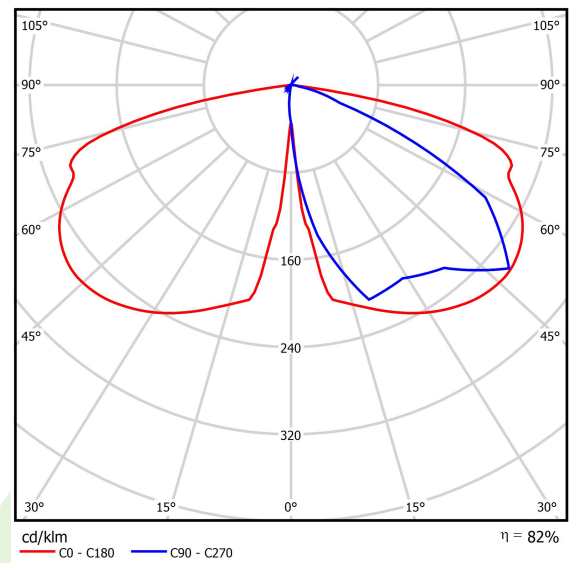

## Light and electrical data

|                                     |  |
|-------------------------------------|--|
| Light source                        | LED                                    |
| Luminous flux LED [lm]              | 2440                                   |
| LED power [W]                       | 10,8                                   |
| Luminaire luminous flux [lm]        | 2007                                   |
| Power of luminaire [W]              | 12,1                                   |
| Luminaire's light efficiency [lm/W] | 165,9                                  |
| Color of the light [K]              | 4000                                   |
| CRI                                 | >70                                    |
| Beam angle [°]                      | street light distribution              |
| Protection against electric shock   | II                                     |
| Protection degree                   | IP66                                   |
| Voltage                             | 220..240 V, 50..60 Hz                  |
| Lifetime of LED sources [h]         | 100000                                 |
| Lx/By                               | L80/B10                                |
| Operating temperature range [°C]    | -40 ÷ 40                               |
| Driver                              | standard on/off (E)                    |
| Power factor cos φ                  | >0,9                                   |
| Circuit load capacity               | 15 (B10), 25 (B16), 25 (C10), 40 (C16) |

## A graph of light