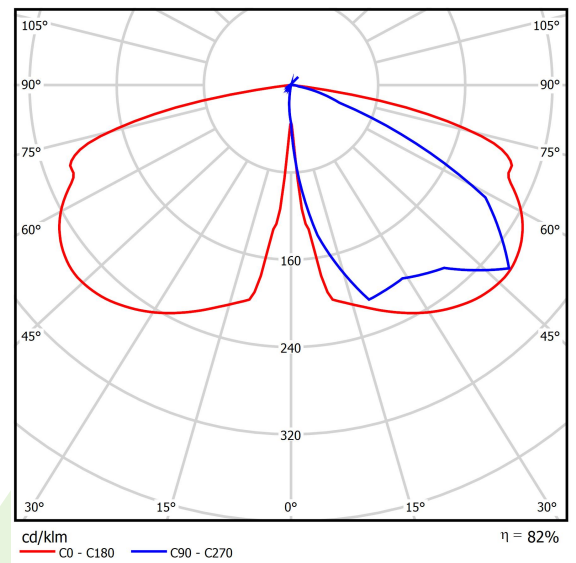

Product: PAREO ONE LED 2000 STREET-M E IP66 22 730

Index: 19.3266.0009.22

Description

Modernistic park and garden luminaire. Body made of cast aluminium. Transparent diffuser made of hardened glass. External coating provides high level of resistance to all weather conditions and aesthetic appearance of the luminaire during the whole lifetime (IP66 rating). The diameter of the fitting is 78 mm. The luminaire is especially recommended for squares, parks, open spaces.

Product information

Category	Outdoor luminaires
Family	PAREO ONE LED
Name	PAREO ONE LED 2000 STREET-M E IP66 22 730
Index	19.3266.0009.22

Light and electrical data

Light source	LED
Luminous flux LED [lm]	2409
LED power [W]	10,8
Luminaire luminous flux [lm]	1982
Power of luminaire [W]	12,1
Luminaire's light efficiency [lm/W]	163,8
Color of the light [K]	3000
CRI	>70
Beam angle [°]	street light distribution
Protection against electric shock	II
Protection degree	IP66
Voltage	220..240 V, 50..60 Hz
Lifetime of LED sources [h]	100000
Lx/By	L80/B10
Operating temperature range [°C]	-40 ÷ 40
Driver	standard on/off (E)
Power factor cos φ	>0,9
Circuit load capacity	15 (B10), 25 (B16), 25 (C10), 40 (C16)

Mechanical data

Assembly	mounted on poles
Material	aluminum
Color	RAL 9007 (dark grey)
Diffuser	hardened transparent glass
Impact resistant	IK09
Weight [kg]	5,55
Dimensions [mm]	Ø490 x 560

A graph of light