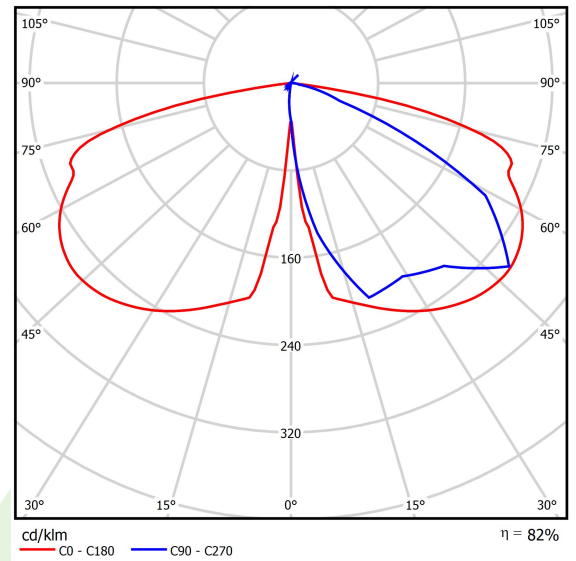

Product: PAREO ONE LED 2000 STREET-M E IP66 22 730

Index: 19.3266.0009.22

Description

Modernistic park and garden luminaire. Body made of cast aluminium. Transparent diffuser made of hardened glass. External coating provides high level of resistance to all weather conditions and aesthetic appearance of the luminaire during the whole lifetime (IP66 rating). The diameter of the fitting is 78 mm. The luminaire is especially recommended for squares, parks, open spaces.

Product information

Category	Outdoor luminaires
Family	PAREO ONE LED
Name	PAREO ONE LED 2000 STREET-M E IP66 22 730
Index	19.3266.0009.22

Light and electrical data

Light source	LED
Luminous flux LED [lm]	2409
LED power [W]	10,8
Luminaire luminous flux [lm]	1982
Power of luminaire [W]	12,1
Luminaire's light efficiency [lm/W]	163,8
Color of the light [K]	3000
CRI	>70
Beam angle [°]	street light distribution
Protection against electric shock	II
Protection degree	IP66
Voltage	220..240 V, 50..60 Hz
Lifetime of LED sources [h]	100000
Lx/By	L80/B10
Operating temperature range [°C]	-40 ÷ 40
Driver	standard on/off (E)
Power factor cos φ	>0,9
Circuit load capacity	15 (B10), 25 (B16), 25 (C10), 40 (C16)

Mechanical data

Assembly	mounted on poles
Material	aluminum
Color	RAL 9007 (dark gray)
Diffuser	hardened transparent glass
Impact resistant	IK09
Weight [kg]	5,55
Dimensions [mm]	Ø490 x 560

A graph of light