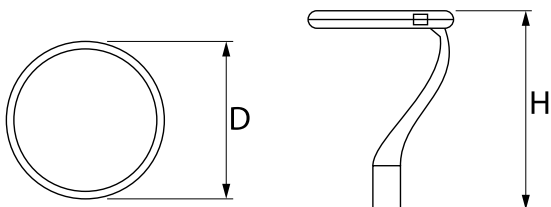

## Description

Modernistic park and garden luminaire. Body made of cast aluminium. Transparent diffuser made of hardened glass. External coating provides high level of resistance to all weather conditions and aesthetic appearance of the luminaire during the whole lifetime (IP66 rating). The diameter of the fitting is 78 mm. The luminaire is especially recommended for squares, parks, open spaces.

## Light and electrical data

Light source	LED
Luminous flux LED [lm]	2409
LED power [W]	10,8
Luminaire luminous flux [lm]	1982
Power of luminaire [W]	12,1
Luminaire's light efficiency [lm/W]	163,8
Color of the light [K]	3000
CRI	>70
Beam angle [°]	street light distribution
Protection against electric shock	II
Protection degree	IP66
Voltage	220..240 V, 50..60 Hz
Lifetime of LED sources [h]	100000
Lx/By	L80/B10
Operating temperature range [°C]	-40 ÷ 40
Driver	standard on/off (E)
Power factor cos φ	>0,9
Circuit load capacity	15 (B10), 25 (B16), 25 (C10), 40 (C16)

## Mechanical data

Assembly	mounted on poles
Material	aluminum
Color	RAL 9007 (dark gray)
Diffuser	hardened transparent glass
Impact resistant	IK09
Weight [kg]	5,55
Dimensions [mm]	Ø490 x 560