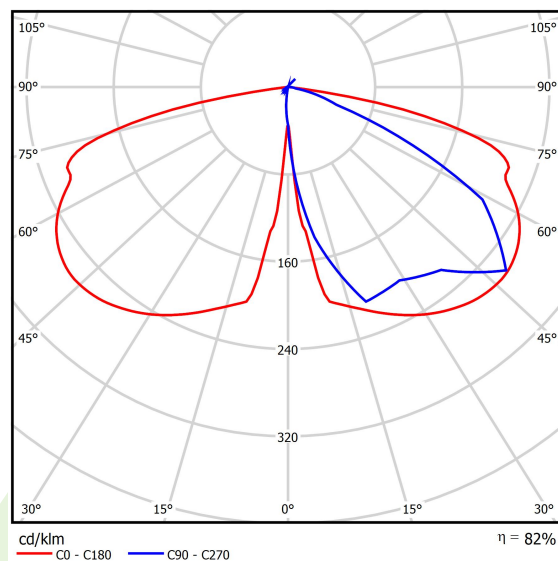

## Light and electrical data

Light source	LED
Luminous flux LED [lm]	2409
LED power [W]	10,8
Luminaire luminous flux [lm]	1982
Power of luminaire [W]	12,1
Luminaire's light efficiency [lm/W]	163,8
Color of the light [K]	3000
CRI	>70
Beam angle [°]	street light distribution
Protection against electric shock	II
Protection degree	IP66
Voltage	220..240 V, 50..60 Hz
Lifetime of LED sources [h]	100000
Lx/By	L80/B10
Operating temperature range [°C]	-40 ÷ 40
Driver	standard on/off (E)
Power factor cos φ	>0,9
Circuit load capacity	15 (B10), 25 (B16), 25 (C10), 40 (C16)

## A graph of light