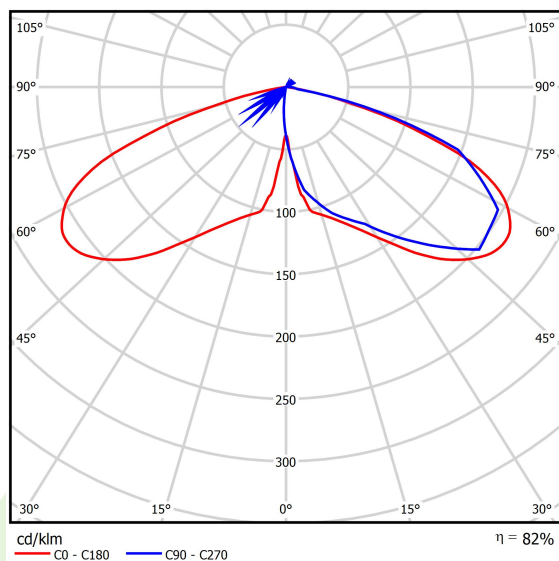

## Light and electrical data

Light source	LED
Luminous flux LED [lm]	6549
LED power [W]	36,1
Luminaire luminous flux [lm]	5385
Power of luminaire [W]	40,5
Luminaire's light efficiency [lm/W]	133
Color of the light [K]	4000
CRI	>70
Beam angle [°]	(C0-C180) / (C90-C270) - 118,2° / 112,4°
Protection against electric shock	II
Protection degree	IP66
Voltage	220..240 V, 50..60 Hz
Lifetime of LED sources [h]	100000
Lx/By	L80/B10
Operating temperature range [°C]	-40 ÷ 40
Driver	standard on/off (E)
Power factor cos φ	>0,9
Circuit load capacity	15 (B10), 25 (B16), 25 (C10), 40 (C16)

## A graph of light