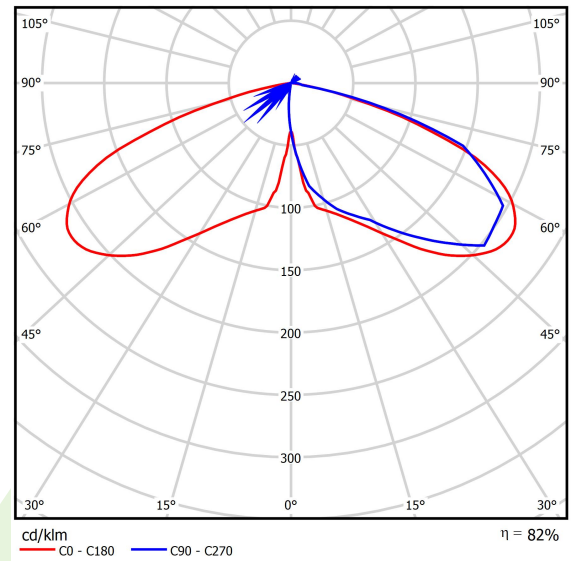

## Light and electrical data

Light source	LED
Luminous flux LED [lm]	6549
LED power [W]	36,1
Luminaire luminous flux [lm]	5385
Power of luminaire [W]	40,5
Luminaire's light efficiency [lm/W]	133
Color of the light [K]	4000
CRI	>70
Beam angle [°]	(C0-C180) / (C90-C270) - 118,2° / 112,4°
Protection against electric shock	II
Protection degree	IP66
Voltage	220..240 V, 50..60 Hz
Lifetime of LED sources [h]	100000
Lx/By	L80/B10
Operating temperature range [°C]	-40 ÷ 40
Driver	standard on/off (E)
Power factor cos φ	>0,9
Circuit load capacity	15 (B10), 25 (B16), 25 (C10), 40 (C16)

## A graph of light