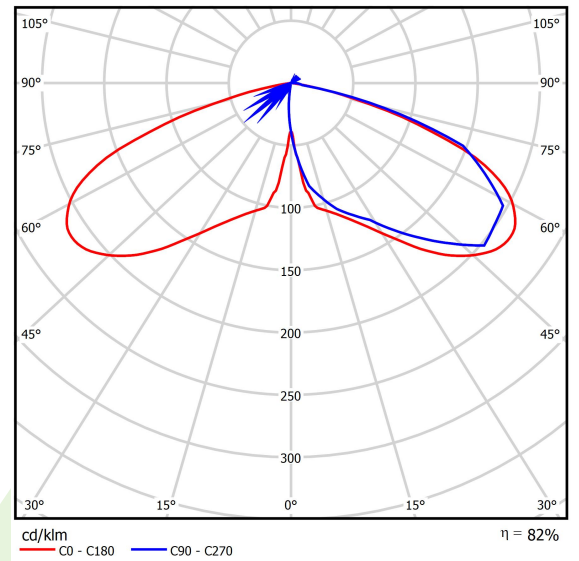

Product information

Category	Outdoor luminaires
Family	PAREO ONE LED
Name	PAREO ONE LED 4000 AREA E IP66 22 740
Index	19.3266.0007.22

Light and electrical data

Light source	LED
Luminous flux LED [lm]	4615
LED power [W]	23,2
Luminaire luminous flux [lm]	3794
Power of luminaire [W]	26
Luminaire's light efficiency [lm/W]	145,9
Color of the light [K]	4000
CRI	>70
Beam angle [°]	(C0-C180) / (C90-C270) - 118,2° / 112,4°
Protection against electric shock	II
Protection degree	IP66
Voltage	220..240 V, 50..60 Hz
Lifetime of LED sources [h]	100000
Lx/By	L80/B10
Operating temperature range [°C]	-40 ÷ 40
Driver	standard on/off (E)
Power factor cos φ	>0,9
Circuit load capacity	15 (B10), 25 (B16), 25 (C10), 40 (C16)

Mechanical data

Assembly	mounted on poles
Material	aluminum
Color	RAL 9007 (dark gray)
Diffuser	hardened transparent glass
Impact resistant	IK09
Weight [kg]	5,55
Dimensions [mm]	Ø490 x 560

A graph of light