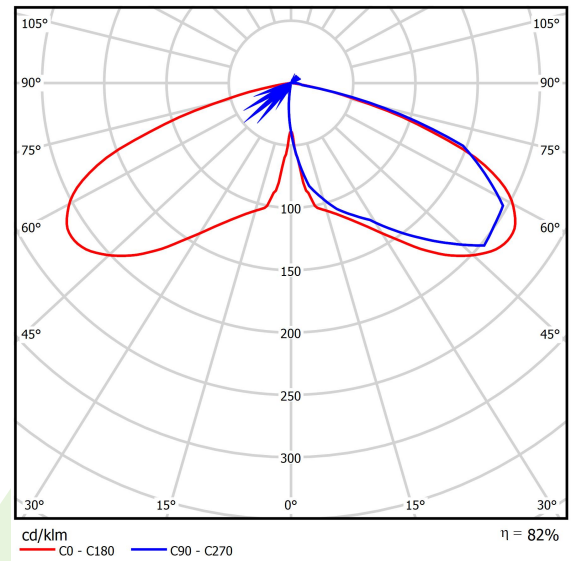

## Light and electrical data

Light source	LED
Luminous flux LED [lm]	4615
LED power [W]	23,2
Luminaire luminous flux [lm]	3794
Power of luminaire [W]	26
Luminaire's light efficiency [lm/W]	145,9
Color of the light [K]	4000
CRI	>70
Beam angle [°]	(C0-C180) / (C90-C270) - 118,2° / 112,4°
Protection against electric shock	II
Protection degree	IP66
Voltage	220..240 V, 50..60 Hz
Lifetime of LED sources [h]	100000
Lx/By	L80/B10
Operating temperature range [°C]	-40 ÷ 40
Driver	standard on/off (E)
Power factor cos φ	>0,9
Circuit load capacity	15 (B10), 25 (B16), 25 (C10), 40 (C16)

## A graph of light