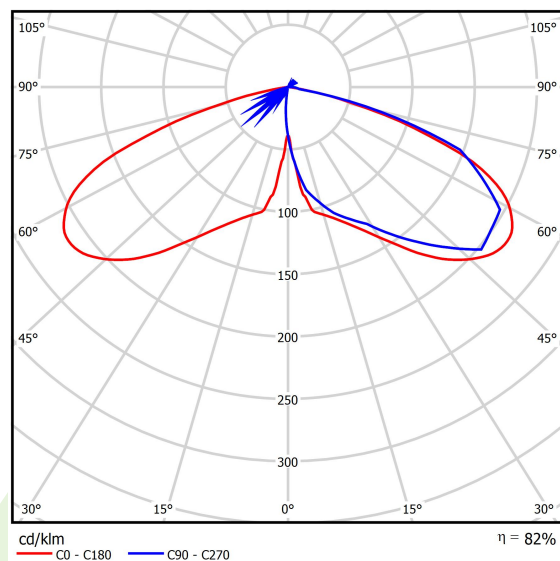

Product: PAREO ONE LED 4000 AREA E IP66 22 740

Index: 19.3266.0007.22

Description

Modernistic park and garden luminaire. Body made of cast aluminium. Transparent diffuser made of hardened glass. External coating provides high level of resistance to all weather conditions and aesthetic appearance of the luminaire during the whole lifetime (IP66 rating). The diameter of the fitting is 78 mm. The luminaire is especially recommended for squares, parks, open spaces.

Product information

Category	Outdoor luminaires
Family	PAREO ONE LED
Name	PAREO ONE LED 4000 AREA E IP66 22 740
Index	19.3266.0007.22

Light and electrical data

Light source	LED
Luminous flux LED [lm]	4615
LED power [W]	23,2
Luminaire luminous flux [lm]	3794
Power of luminaire [W]	26
Luminaire's light efficiency [lm/W]	145,9
Color of the light [K]	4000
CRI	>70
Beam angle [°]	(C0-C180) / (C90-C270) - 118,2° / 112,4°
Protection against electric shock	II
Protection degree	IP66
Voltage	220..240 V, 50..60 Hz
Lifetime of LED sources [h]	100000
Lx/By	L80/B10
Operating temperature range [°C]	-40 ÷ 40
Driver	standard on/off (E)
Power factor cos φ	>0,9
Circuit load capacity	15 (B10), 25 (B16), 25 (C10), 40 (C16)

Mechanical data

Assembly	mounted on poles
Material	aluminum
Color	RAL 9007 (dark gray)
Diffuser	hardened transparent glass
Impact resistant	IK09
Weight [kg]	5,55
Dimensions [mm]	Ø490 x 560

A graph of light