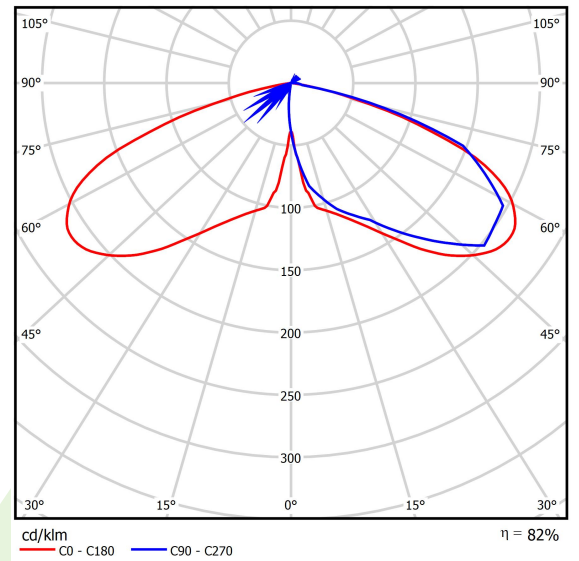

## Light and electrical data

Light source	LED
Luminous flux LED [lm]	3392
LED power [W]	16,2
Luminaire luminous flux [lm]	2789
Power of luminaire [W]	18,1
Luminaire's light efficiency [lm/W]	154,1
Color of the light [K]	4000
CRI	>70
Beam angle [°]	(C0-C180) / (C90-C270) - 118,2° / 112,4°
Protection against electric shock	II
Protection degree	IP66
Voltage	220..240 V, 50..60 Hz
Lifetime of LED sources [h]	100000
Lx/By	L80/B10
Operating temperature range [°C]	-40 ÷ 40
Driver	standard on/off (E)
Power factor cos φ	>0,9
Circuit load capacity	15 (B10), 25 (B16), 25 (C10), 40 (C16)

## A graph of light