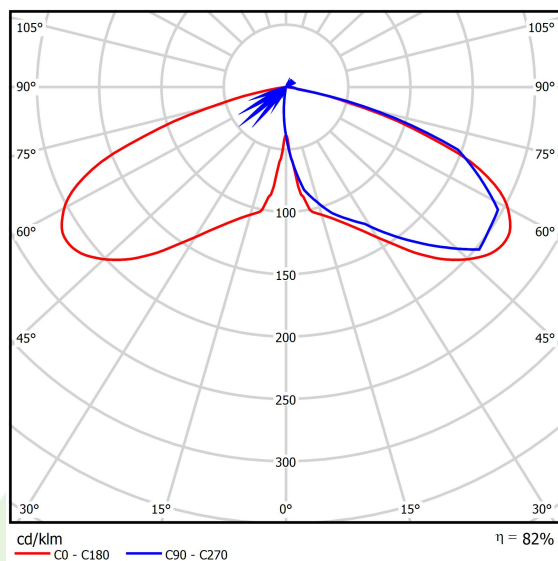

Product information

Category	Outdoor luminaires
Family	PAREO ONE LED
Name	PAREO ONE LED 3000 AREA E IP66 22 740
Index	19.3266.0006.22

Light and electrical data

Light source	LED
Luminous flux LED [lm]	3392
LED power [W]	16,2
Luminaire luminous flux [lm]	2789
Power of luminaire [W]	18,1
Luminaire's light efficiency [lm/W]	154,1
Color of the light [K]	4000
CRI	>70
Beam angle [°]	(C0-C180) / (C90-C270) - 118,2° / 112,4°
Protection against electric shock	II
Protection degree	IP66
Voltage	220..240 V, 50..60 Hz
Lifetime of LED sources [h]	100000
Lx/By	L80/B10
Operating temperature range [°C]	-40 ÷ 40
Driver	standard on/off (E)
Power factor cos φ	>0,9
Circuit load capacity	15 (B10), 25 (B16), 25 (C10), 40 (C16)

Mechanical data

Assembly	mounted on poles
Material	aluminum
Color	RAL 9007 (dark gray)
Diffuser	hardened transparent glass
Impact resistant	IK09
Weight [kg]	5,55
Dimensions [mm]	Ø490 x 560

A graph of light