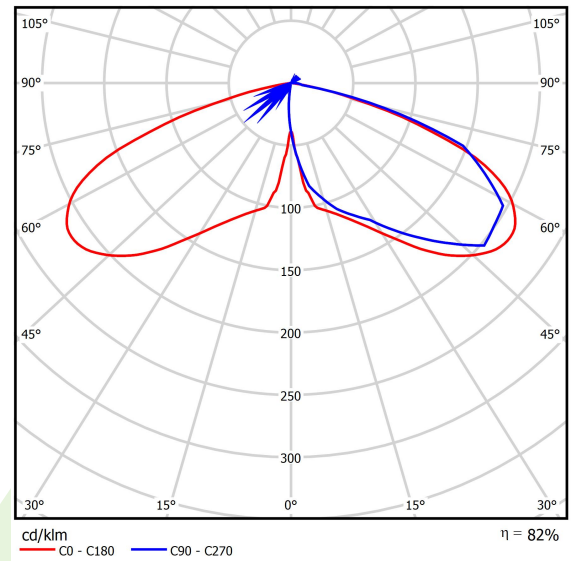

## Light and electrical data

Light source	LED
Luminous flux LED [lm]	2440
LED power [W]	10,8
Luminaire luminous flux [lm]	2006
Power of luminaire [W]	12,1
Luminaire's light efficiency [lm/W]	165,8
Color of the light [K]	4000
CRI	>70
Beam angle [°]	(C0-C180) / (C90-C270) - 118,2° / 112,4°
Protection against electric shock	II
Protection degree	IP66
Voltage	220..240 V, 50..60 Hz
Lifetime of LED sources [h]	100000
Lx/By	L80/B10
Operating temperature range [°C]	-40 ÷ 40
Driver	standard on/off (E)
Power factor cos φ	>0,9
Circuit load capacity	15 (B10), 25 (B16), 25 (C10), 40 (C16)

## A graph of light