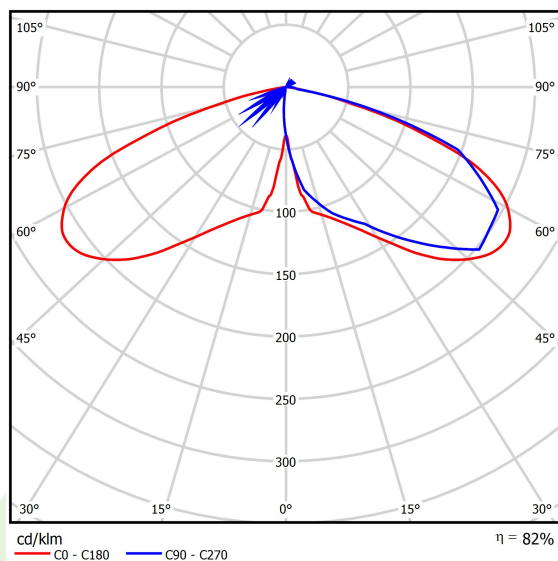

Product information

Category	Outdoor luminaires
Family	PAREO ONE LED
Name	PAREO ONE LED 2000 AREA E IP66 22 740
Index	19.3266.0005.22

Light and electrical data

Light source	LED
Luminous flux LED [lm]	2440
LED power [W]	10,8
Luminaire luminous flux [lm]	2006
Power of luminaire [W]	12,1
Luminaire's light efficiency [lm/W]	165,8
Color of the light [K]	4000
CRI	>70
Beam angle [°]	(C0-C180) / (C90-C270) - 118,2° / 112,4°
Protection against electric shock	II
Protection degree	IP66
Voltage	220..240 V, 50..60 Hz
Lifetime of LED sources [h]	100000
Lx/By	L80/B10
Operating temperature range [°C]	-40 ÷ 40
Driver	standard on/off (E)
Power factor cos φ	>0,9
Circuit load capacity	15 (B10), 25 (B16), 25 (C10), 40 (C16)

Mechanical data

Assembly	mounted on poles
Material	aluminum
Color	RAL 9007 (dark grey)
Diffuser	hardened transparent glass
Impact resistant	IK09
Weight [kg]	5,55
Dimensions [mm]	Ø490 x 560

A graph of light