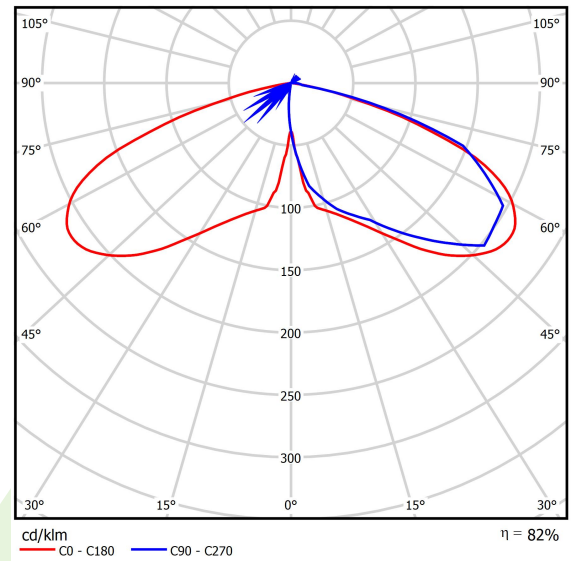

Product information

Category	Outdoor luminaires
Family	PAREO ONE LED
Name	PAREO ONE LED 2000 AREA E IP66 22 740
Index	19.3266.0005.22

Light and electrical data

Light source	LED
Luminous flux LED [lm]	2440
LED power [W]	10,8
Luminaire luminous flux [lm]	2006
Power of luminaire [W]	12,1
Luminaire's light efficiency [lm/W]	165,8
Color of the light [K]	4000
CRI	>70
Beam angle [°]	(C0-C180) / (C90-C270) - 118,2° / 112,4°
Protection against electric shock	II
Protection degree	IP66
Voltage	220..240 V, 50..60 Hz
Lifetime of LED sources [h]	100000
Lx/By	L80/B10
Operating temperature range [°C]	-40 ÷ 40
Driver	standard on/off (E)
Power factor cos φ	>0,9
Circuit load capacity	15 (B10), 25 (B16), 25 (C10), 40 (C16)

Mechanical data

Assembly	mounted on poles
Material	aluminum
Color	RAL 9007 (dark gray)
Diffuser	hardened transparent glass
Impact resistant	IK09
Weight [kg]	5,55
Dimensions [mm]	Ø490 x 560

A graph of light