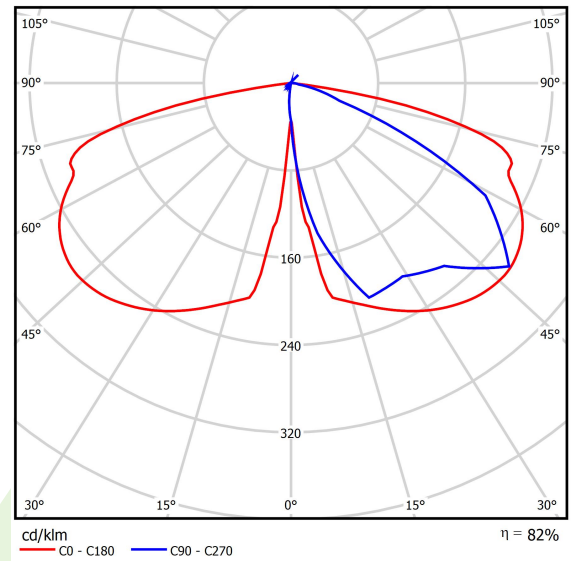

A graph of light