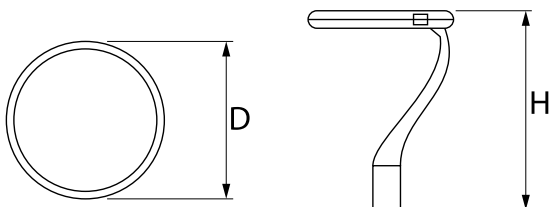

Product: PAREO ONE LED 6000 STREET-M E IP66 22 740

Index: 19.3266.0004.22

Description

Modernistic park and garden luminaire. Body made of cast aluminium. Transparent diffuser made of hardened glass. External coating provides high level of resistance to all weather conditions and aesthetic appearance of the luminaire during the whole lifetime (IP66 rating). The diameter of the fitting is 78 mm. The luminaire is especially recommended for squares, parks, open spaces.

Product information

Category	Outdoor luminaires
Family	PAREO ONE LED
Name	PAREO ONE LED 6000 STREET-M E IP66 22 740
Index	19.3266.0004.22

Light and electrical data

Light source	LED
Luminous flux LED [lm]	6549
LED power [W]	36,1
Luminaire luminous flux [lm]	5387
Power of luminaire [W]	40,5
Luminaire's light efficiency [lm/W]	133
Color of the light [K]	4000
CRI	>70
Beam angle [°]	street light distribution
Protection against electric shock	II
Protection degree	IP66
Voltage	220..240 V, 50..60 Hz
Lifetime of LED sources [h]	100000
Lx/By	L80/B10
Operating temperature range [°C]	-40 ÷ 40
Driver	standard on/off (E)
Power factor cos φ	>0,9
Circuit load capacity	15 (B10), 25 (B16), 25 (C10), 40 (C16)

Mechanical data

Assembly	mounted on poles
Material	aluminum
Color	RAL 9007 (dark gray)
Diffuser	hardened transparent glass
Impact resistant	IK09
Weight [kg]	5,55
Dimensions [mm]	Ø490 x 560

A graph of light