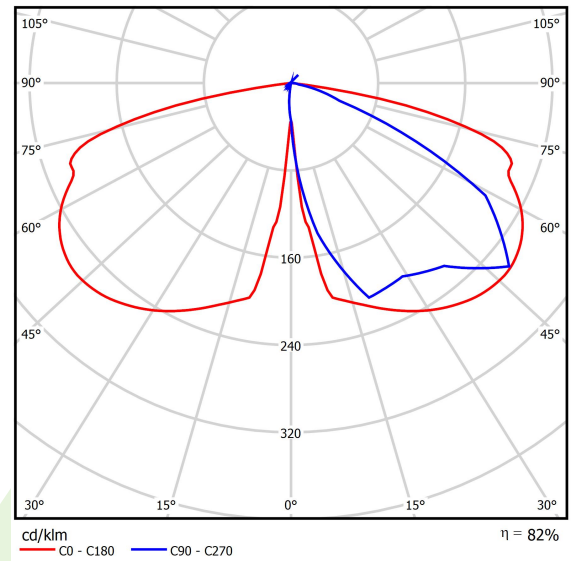

Product: PAREO ONE LED 6000 STREET-M E IP66 22 740

Index: 19.3266.0004.22

Description

Modernistic park and garden luminaire. Body made of cast aluminium. Transparent diffuser made of hardened glass. External coating provides high level of resistance to all weather conditions and aesthetic appearance of the luminaire during the whole lifetime (IP66 rating). The diameter of the fitting is 78 mm. The luminaire is especially recommended for squares, parks, open spaces.

Product information

Category	Outdoor luminaires
Family	PAREO ONE LED
Name	PAREO ONE LED 6000 STREET-M E IP66 22 740
Index	19.3266.0004.22

Light and electrical data

Light source	LED
Luminous flux LED [lm]	6549
LED power [W]	36,1
Luminaire luminous flux [lm]	5387
Power of luminaire [W]	40,5
Luminaire's light efficiency [lm/W]	133
Color of the light [K]	4000
CRI	>70
Beam angle [°]	street light distribution
Protection against electric shock	II
Protection degree	IP66
Voltage	220..240 V, 50..60 Hz
Lifetime of LED sources [h]	100000
Lx/By	L80/B10
Operating temperature range [°C]	-40 ÷ 40
Driver	standard on/off (E)
Power factor cos φ	>0,9
Circuit load capacity	15 (B10), 25 (B16), 25 (C10), 40 (C16)

Mechanical data

Assembly	mounted on poles
Material	aluminum
Color	RAL 9007 (dark gray)
Diffuser	hardened transparent glass
Impact resistant	IK09
Weight [kg]	5,55
Dimensions [mm]	Ø490 x 560

A graph of light