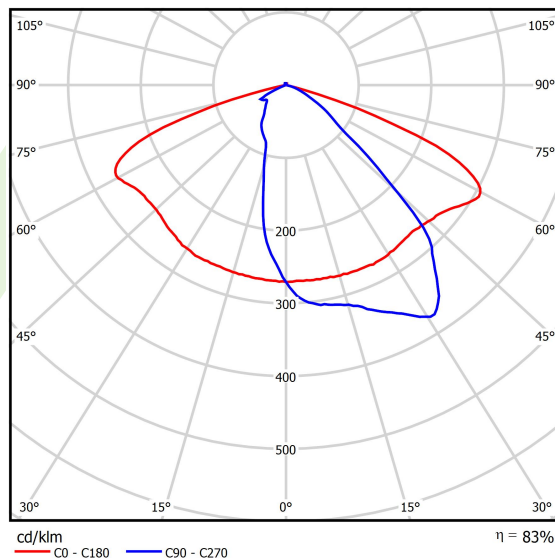

Mechanical data

Assembly	mounted on poles
Material	aluminum
Color	RAL 9006 (grey)
Diffuser	hardened transparent glass
Impact resistant	IK09
Dimensions [mm]	507 x 209 x 144

A graph of light