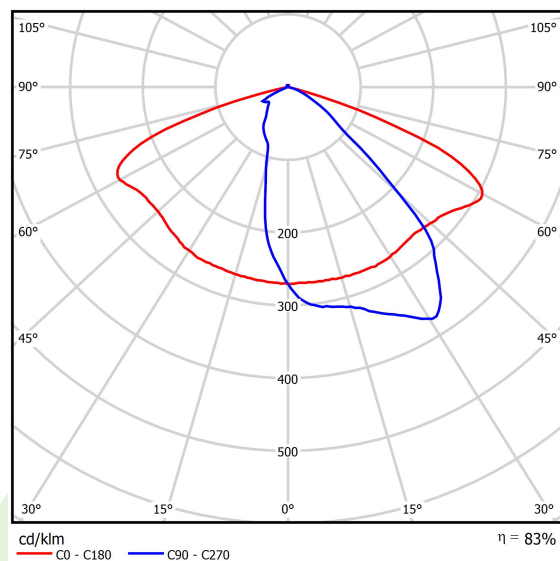

## Light and electrical data

Light source	<b>LED</b>
Luminous flux LED [lm]	<b>8090</b>
LED power [W]	<b>49</b>
Luminaire luminous flux [lm]	<b>6678</b>
Power of luminaire [W]	<b>55</b>
Luminaire's light efficiency [lm/W]	<b>121,4</b>
Color of the light [K]	<b>4000</b>
CRI	<b>&gt;70</b>
SDCM (LED sources)	<b>5</b>
Beam angle [°]	<b>street light distribution</b>
Protection against electric shock	<b>I</b>
Protection degree	<b>IP66</b>
Voltage	<b>220..240 V, 50..60 Hz</b>
Lifetime of LED sources [h]	<b>100000</b>
Lx/By	<b>L80/B10</b>
Operating temperature range [°C]	<b>-40 ÷ 40</b>
Driver	<b>standard on/off (E)</b>
Power factor cos φ	<b>&gt;0,95</b>
Circuit load capacity	<b>6 (B10), 10 (B16), 10 (C10), 17 (C16)</b>

## A graph of light