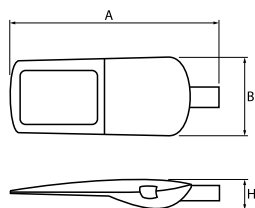

## Description

Powder painted aluminum cast housing highly weather proof. Luminaire is equipped with adjustable handle designed for mounting on posts and arms of 48 mm diameter. Level of tightness IP66. Diffuser is made of hardened glass. Following color temperatures are available: 4000 K. It is possible to program an autonomous multi-level or manual power reduction for specific customer needs by using a specialized power supply in the luminaire.

## Mechanical data

Assembly	<b>mounted on poles</b>
Material	<b>aluminum</b>
Color	<b>RAL 9006 (grey)</b>
Diffuser	<b>hardened transparent glass</b>
Impact resistant	<b>IK09</b>
Dimensions [mm]	<b>507 x 209 x 144</b>