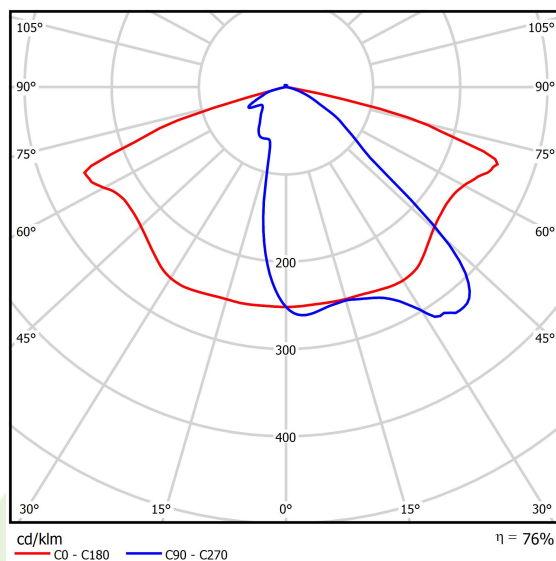

Product: STREETPARK S LED COMPACT HO 5000 STREET-M E IP66 22 757

Index: 19.3250.0002.22

Description

Powder painted aluminum cast housing highly weather proof. Luminaire is equipped with adjustable handle designed for mounting on posts and arms of 60 mm diameter. Level of tightness IP66. Diffuser is made of hardened glass. Following color temperatures are available: 5700 K.

Product information

Category	Compact
Family	STREETPARK LED COMPACT
Name	STREETPARK S LED COMPACT HO 5000 STREET-M E IP66 22 757
Index	19.3250.0002.22

Light and electrical data

Light source	LED
Luminous flux LED [lm]	5588
LED power [W]	38
Luminaire luminous flux [lm]	4255
Power of luminaire [W]	42
Luminaire's light efficiency [lm/W]	101,3
Color of the light [K]	5700
CRI	>70
SDCM (LED sources)	5
Beam angle [°]	street light distribution
Protection against electric shock	I
Protection degree	IP66
Voltage	220..240 V, 50..60 Hz
Lifetime of LED sources [h]	100000
Lx/By	L80/B10
Operating temperature range [°C]	-40 ÷ 40
Driver	standard on/off (E)
Power factor cos φ	>0,95
Circuit load capacity	22 (B10), 35 (B16), 37 (C10), 59 (C16)

Mechanical data

Assembly	mounted on poles
Material	aluminum
Color	RAL 9007 (dark grey)
Diffuser	hardened transparent glass
Impact resistant	IK09
Weight [kg]	4,6
Dimensions [mm]	628 x 266 x 99

A graph of light