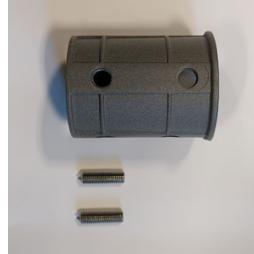

Product: STREETPARK S LED COMPACT HO 5000 STREET-M E IP66 22 757

Index: 19.3250.0002.22

Description

Powder painted aluminum cast housing highly weather proof. Luminaire is equipped with adjustable handle designed for mounting on posts and arms of 60 mm diameter. Level of tightness IP66. Diffuser is made of hardened glass. Following color temperatures are available: 5700 K.

Mechanical data

Assembly	mounted on poles
Material	aluminum
Color	RAL 9007 (dark grey)
Diffuser	hardened transparent glass
Impact resistant	IK09
Weight [kg]	4,6
Dimensions [mm]	628 x 266 x 99

A graph of light

Accessories

Index 50ELR76/60

Name REDUKTOR R76/60x100

Index 27LBD-REDUCTION LBD

Name [A] STREETPARK pole reduction
LBD-S05S & LBD-S05M

Index 6BW-M8X40DIN914

Name WKREĆ M8x40 DIN 914 A2
DOCISKOWY NIERDZEWNY
IMBUS Z KOŃCEM STOZKOWYM
NA KLUCZ IMBUSOWY

Index 27LBD-Holder Fi76

Name STREETPARK Holder Fi 76 mm,
RAL7021

Index 27LBD-HOLDER FI35

Name STREETPARK Holder Fi 35 mm
(arm Fi32) , RAL7021

Index 19.3100.0001.21

Name Pole Mounting Bracket for
STREETPARK Fi 50