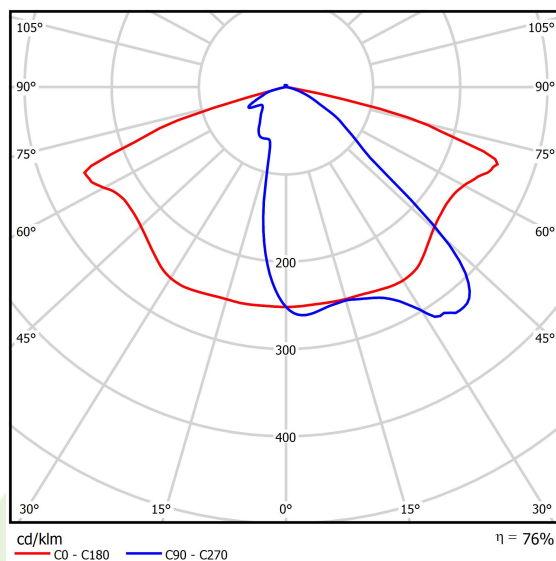

Product: STREETPARK S LED COMPACT HO 5000 STREET-M E IP66 22 757

Index: 19.3250.0002.22

Description

Powder painted aluminum cast housing highly weather proof. Luminaire is equipped with adjustable handle designed for mounting on posts and arms of 60 mm diameter. Level of tightness IP66. Diffuser is made of hardened glass. Following color temperatures are available: 5700 K.

Product information

Category	Compact
Family	STREETPARK LED COMPACT
Name	STREETPARK S LED COMPACT HO 5000 STREET-M E IP66 22 757
Index	19.3250.0002.22

Light and electrical data

Light source	LED
Luminous flux LED [lm]	5588
LED power [W]	38
Luminaire luminous flux [lm]	4255
Power of luminaire [W]	42
Luminaire's light efficiency [lm/W]	101,3
Color of the light [K]	5700
CRI	>70
SDCM (LED sources)	5
Beam angle [°]	street light distribution
Protection against electric shock	I
Protection degree	IP66
Voltage	220..240 V, 50..60 Hz
Lifetime of LED sources [h]	100000
Lx/By	L80/B10
Operating temperature range [°C]	-40 ÷ 40
Driver	standard on/off (E)
Power factor cos φ	>0,95
Circuit load capacity	22 (B10), 35 (B16), 37 (C10), 59 (C16)

Mechanical data

Assembly	mounted on poles
Material	aluminum
Color	RAL 9007 (dark gray)
Diffuser	hardened transparent glass
Impact resistant	IK09
Weight [kg]	4,6
Dimensions [mm]	628 x 266 x 99

A graph of light