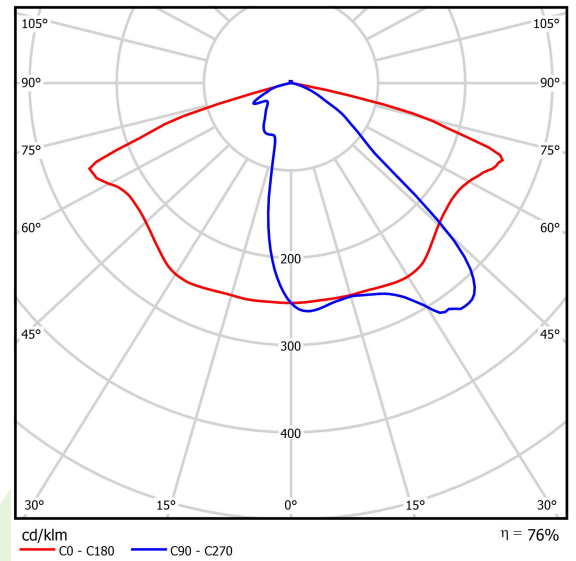

Product: STREETPARK S LED COMPACT HO 10000 STREET-M E IP66 22 757

Index: 19.3250.0004.22

Description

Powder painted aluminum cast housing highly weather proof. Luminaire is equipped with adjustable handle designed for mounting on posts and arms of 60 mm diameter. Level of tightness IP66. Diffuser is made of hardened glass. Following color temperatures are available: 5700 K.

Product information

Category	Compact
Family	STREETPARK LED COMPACT
Name	STREETPARK S LED COMPACT HO 10000 STREET-M E IP66 22 757
Index	19.3250.0004.22

Light and electrical data

Light source	LED
Luminous flux LED [lm]	11175
LED power [W]	76
Luminaire luminous flux [lm]	8509
Power of luminaire [W]	83
Luminaire's light efficiency [lm/W]	102,5
Color of the light [K]	5700
CRI	>70
SDCM (LED sources)	5
Beam angle [°]	street light distribution
Protection against electric shock	I
Protection degree	IP66
Voltage	220..240 V, 50..60 Hz
Lifetime of LED sources [h]	100000
Lx/By	L80/B10
Operating temperature range [°C]	-40 ÷ 40
Driver	standard on/off (E)
Power factor cos φ	>0,95
Circuit load capacity	6 (B10), 10 (B16), 10 (C10), 17 (C16)

Mechanical data

Assembly	mounted on poles
Material	aluminum
Color	RAL 9007 (dark gray)
Diffuser	hardened transparent glass
Impact resistant	IK09
Weight [kg]	5
Dimensions [mm]	628 x 266 x 99

A graph of light