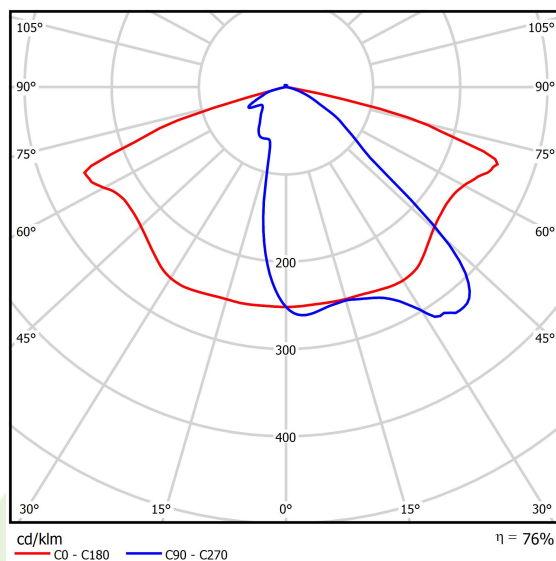

A graph of light