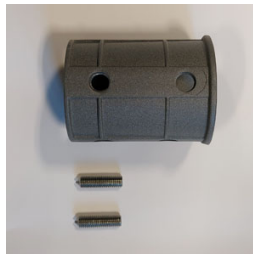

Product: STREETPARK S LED COMPACT HO 10000 STREET-M E IP66 22 757**Index:** 19.3250.0004.22

Description

Powder painted aluminum cast housing highly weather proof. Luminaire is equipped with adjustable handle designed for mounting on posts and arms of 60 mm diameter. Level of tightness IP66. Diffuser is made of hardened glass. Following color temperatures are available: 5700 K.

Mechanical data

Assembly	mounted on poles
Material	aluminum
Color	RAL 9007 (dark grey)
Diffuser	hardened transparent glass
Impact resistant	IK09
Weight [kg]	5
Dimensions [mm]	628 x 266 x 99

A graph of light

Accessories

Index 50ELR76/60

Name REDUKTOR R76/60x100

Index 27LBD-REDUCTION LBD

Name [A] STREETPARK pole reduction
LBD-S05S & LBD-S05M

Index 6BW-M8X40DIN914

Name WKREĆ M8x40 DIN 914 A2
DOCISKOWY NIERDZEWNY
IMBUS Z KOŃCEM STOZKOWYM
NA KLUCZ IMBUSOWY

Index 27LBD-Holder Fi76

Name STREETPARK Holder Fi 76 mm,
RAL7021

Index 27LBD-HOLDER FI35

Name STREETPARK Holder Fi 35 mm
(arm Fi32) , RAL7021

Index 19.3100.0001.21

Name Pole Mounting Bracket for
STREETPARK Fi 50