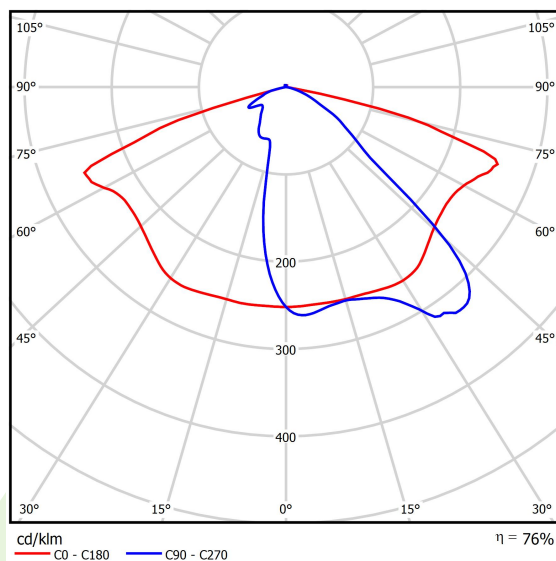

Product: STREETPARK S LED COMPACT HO 10000 STREET-M E IP66 22 757

Index: 19.3250.0004.22

Description

Powder painted aluminum cast housing highly weather proof. Luminaire is equipped with adjustable handle designed for mounting on posts and arms of 60 mm diameter. Level of tightness IP66. Diffuser is made of hardened glass. Following color temperatures are available: 5700 K.

Product information

Category	Compact
Family	STREETPARK LED COMPACT
Name	STREETPARK S LED COMPACT HO 10000 STREET-M E IP66 22 757
Index	19.3250.0004.22

Light and electrical data

Light source	LED
Luminous flux LED [lm]	11175
LED power [W]	76
Luminaire luminous flux [lm]	8509
Power of luminaire [W]	83
Luminaire's light efficiency [lm/W]	102,5
Color of the light [K]	5700
CRI	>70
SDCM (LED sources)	5
Beam angle [°]	street light distribution
Protection against electric shock	I
Protection degree	IP66
Voltage	220..240 V, 50..60 Hz
Lifetime of LED sources [h]	100000
Lx/By	L80/B10
Operating temperature range [°C]	-40 ÷ 40
Driver	standard on/off (E)
Power factor cos φ	>0,95
Circuit load capacity	6 (B10), 10 (B16), 10 (C10), 17 (C16)

Mechanical data

Assembly	mounted on poles
Material	aluminum
Color	RAL 9007 (dark gray)
Diffuser	hardened transparent glass
Impact resistant	IK09
Weight [kg]	5
Dimensions [mm]	628 x 266 x 99

A graph of light