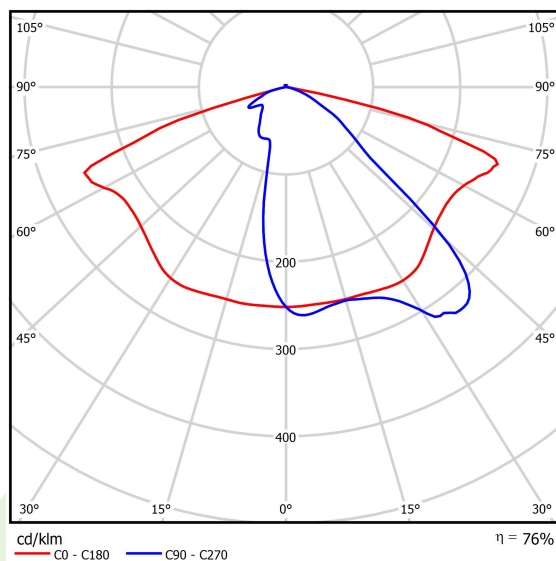

Product: STREETPARK S LED COMPACT HO 10000 STREET-M E IP66 22 757**Index:** 19.3250.0004.22

Description

Powder painted aluminum cast housing highly weather proof. Luminaire is equipped with adjustable handle designed for mounting on posts and arms of 60 mm diameter. Level of tightness IP66. Diffuser is made of hardened glass. Following color temperatures are available: 5700 K.

Product information

Category	Compact
Family	STREETPARK LED COMPACT
Name	STREETPARK S LED COMPACT HO 10000 STREET-M E IP66 22 757
Index	19.3250.0004.22

Light and electrical data

Light source	LED
Luminous flux LED [lm]	11175
LED power [W]	76
Luminaire luminous flux [lm]	8509
Power of luminaire [W]	83
Luminaire's light efficiency [lm/W]	102,5
Color of the light [K]	5700
CRI	>70
SDCM (LED sources)	5
Beam angle [°]	street light distribution
Protection against electric shock	I
Protection degree	IP66
Voltage	220..240 V, 50..60 Hz
Lifetime of LED sources [h]	100000
Lx/By	L80/B10
Operating temperature range [°C]	-40 ÷ 40
Driver	standard on/off (E)
Power factor cos φ	>0,95
Circuit load capacity	6 (B10), 10 (B16), 10 (C10), 17 (C16)

Mechanical data

Assembly	mounted on poles
Material	aluminum
Color	RAL 9007 (dark grey)
Diffuser	hardened transparent glass
Impact resistant	IK09
Weight [kg]	5
Dimensions [mm]	628 x 266 x 99

A graph of light