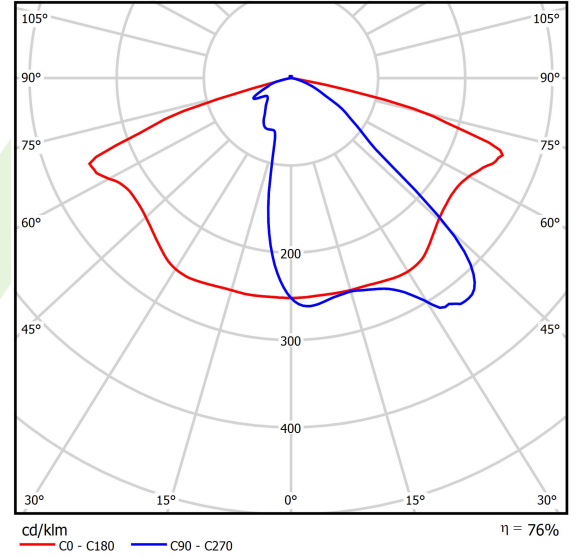

Product: STREETPARK S LED COMPACT HO 10000 STREET-M E IP66 22 757

Index: 19.3250.0004.22

Description

Powder painted aluminum cast housing highly weather proof. Luminaire is equipped with adjustable handle designed for mounting on posts and arms of 60 mm diameter. Level of tightness IP66. Diffuser is made of hardened glass. Following color temperatures are available: 5700 K.

Product information

Category	Compact
Family	STREETPARK LED COMPACT
Name	STREETPARK S LED COMPACT HO 10000 STREET-M E IP66 22 757
Index	19.3250.0004.22
EAN	5902107208196

Light and electrical data

Light source	LED
Luminous flux LED [lm]	11175
LED power [W]	76
Luminaire luminous flux [lm]	8509
Power of luminaire [W]	83
Luminaire's light efficiency [lm/W]	102,5
Color of the light [K]	5700
CRI	>70
Beam angle [°]	street light distribution
Protection against electric shock	I
Protection degree	IP66
Voltage	220..240 V, 50..60 Hz
Lifetime of LED sources [h]	100000
Lx/By	L80/B10
Operating temperature range [°C]	-40 ÷ 40
Driver	standard on/off (E)
Power factor cos φ	>0,95
Circuit load capacity	6 (B10), 10 (B16), 10 (C10), 17 (C16)

Mechanical data

Assembly	mounted on poles
Material	aluminum
Color	RAL 9007 (dark grey)
Diffuser	hardened transparent glass
Impact resistant	IK09
Weight [kg]	5
Dimensions [mm]	628 x 266 x 99

A graph of light