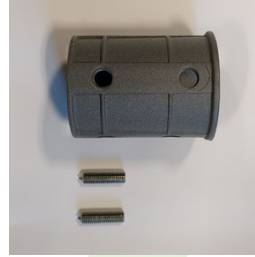

Product: STREETPARK S LED COMPACT HO 10000 STREET-M E IP66 22 757**Index:** 19.3250.0004.22

Description

Powder painted aluminum cast housing highly weather proof. Luminaire is equipped with adjustable handle designed for mounting on posts and arms of 60 mm diameter. Level of tightness IP66. Diffuser is made of hardened glass. Following color temperatures are available: 5700 K.

Mechanical data

| | |
|------------------|-----------------------------------|
| Assembly | mounted on poles |
| Material | aluminum |
| Color | RAL 9007 (dark gray) |
| Diffuser | hardened transparent glass |
| Impact resistant | IK09 |
| Weight [kg] | 5 |
| Dimensions [mm] | 628 x 266 x 99 |

A graph of light

Accessories

Index 50ELR76/60

Name REDUKTOR R76/60x100

Index 27LBD-REDUCTION LBD

Name [A] STREETPARK pole reduction
LBD-S05S & LBD-S05M

Index 6BW-M8X40DIN914

Name WKREŃ M8x40 DIN 914 A2
DOCISKOWY NIERDZEWNY
IMBUS Z KOŃCEM STOZKOWYM
NA KLUCZ IMBUSOWY

Index 27LBD-Holder Fi76

Name STREETPARK Holder Fi 76 mm,
RAL7021

Index 27LBD-HOLDER FI35

Name STREETPARK Holder Fi 35 mm
(arm Fi32) , RAL7021