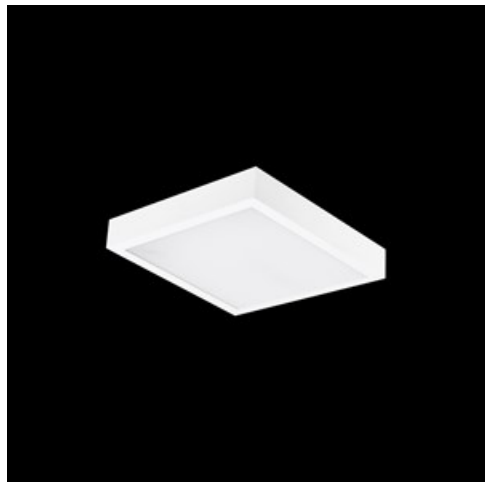

Product: RUBIN LOOK LED SMOOTH COMPACT 3000 PLX E 34 840

Index: 19.3249.0010.34

Description

Surface mounted luminaire for LED sources. Luminaire body made from steel sheet, powder coated. Luminaire recommended for: wards and hospital bathrooms.

Product information

Category	Compact
Family	RUBIN LOOK LED SMOOTH COMPACT
Name	RUBIN LOOK LED SMOOTH COMPACT 3000 PLX E 34 840
Index	19.3249.0010.34

Light and electrical data

Light source	LED
Luminous flux LED [lm]	3381
LED power [W]	15,3
Luminaire luminous flux [lm]	2558
Power of luminaire [W]	20,1
Luminaire's light efficiency [lm/W]	127,3
Color of the light [K]	4000
CRI	>80
SDCM (LED sources)	5
Beam angle [°]	(C0-C180) / (C90-C270) - 111,6° / 112,4°
Photobiological risk class (IEC/EN 62471)	RG0
Protection against electric shock	I
Protection degree	IP40
Voltage	220..240 V, 50..60 Hz
Lifetime of LED sources [h]	100000 (1) / 80000 (2)
Lx/By	L70/B10 (1) / L80/B10 (2)
Operating temperature range [°C]	5 ÷ 30
Driver	standard on/off (E)
Power factor cos φ	>0,95
Circuit load capacity	45 (B10), 75 (B16), 45 (C10), 75 (C16)