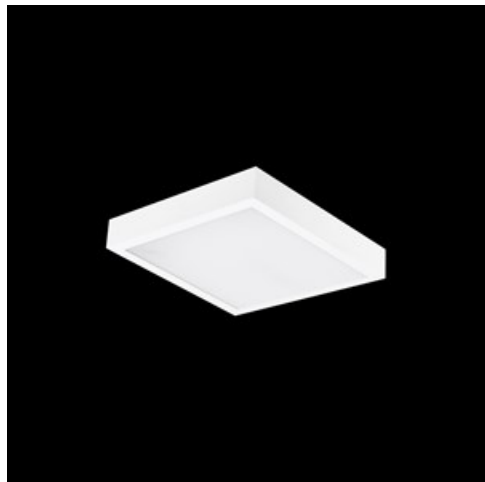

Product: RUBIN LOOK LED SMOOTH COMPACT 3000 PLX E 34 840

Index: 19.3249.0010.34

Description

Surface mounted luminaire for LED sources. Luminaire body made from steel sheet, powder coated. Luminaire recommended for: wards and hospital bathrooms.

Product information

Category	Compact
Family	RUBIN LOOK LED SMOOTH COMPACT
Name	RUBIN LOOK LED SMOOTH COMPACT 3000 PLX E 34 840
Index	19.3249.0010.34

Light and electrical data

Light source	LED
Luminous flux LED [lm]	3381
LED power [W]	15,3
Luminaire luminous flux [lm]	2558
Power of luminaire [W]	20,1
Luminaire's light efficiency [lm/W]	127,3
Color of the light [K]	4000
CRI	>80
SDCM (LED sources)	5
Beam angle [°]	(C0-C180) / (C90-C270) - 111,6° / 112,4°
Photobiological risk class (IEC/EN 62471)	RG0
Protection against electric shock	I
Protection degree	IP40
Voltage	220..240 V, 50..60 Hz
Lifetime of LED sources [h]	100000 (1) / 80000 (2)
Lx/By	L70/B10 (1) / L80/B10 (2)
Operating temperature range [°C]	5 ÷ 30
Driver	standard on/off (E)
Power factor cos φ	>0,95
Circuit load capacity	45 (B10), 75 (B16), 45 (C10), 75 (C16)

Mechanical data

Assembly	surface mounted on ceiling
Material	steel sheet
Color	RAL 9016 (white)
Diffuser	PLX (PMMA opal)
Impact resistant	IK04
Weight [kg]	2,11
Dimensions [mm]	365 x 365 x 50

A graph of light