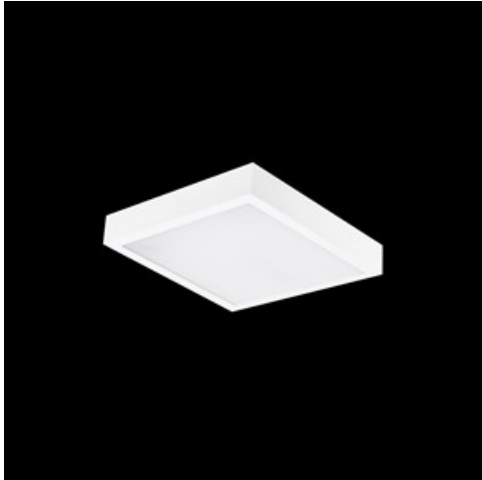

Product: RUBIN LOOK LED SMOOTH COMPACT 4000 PLX E 34 830

Index: 19.3249.0015.34

Description

Surface mounted luminaire for LED sources. Luminary body made from steel sheet, powder coated. Luminary recommended for: wards and hospital bathrooms.

Product information

Category	Compact
Family	RUBIN LOOK LED SMOOTH COMPACT
Name	RUBIN LOOK LED SMOOTH COMPACT 4000 PLX E 34 830
Index	19.3249.0015.34

Light and electrical data

Light source	LED
Luminous flux LED [lm]	4433
LED power [W]	21,4
Luminaire luminous flux [lm]	3354
Power of luminaire [W]	28,9
Luminaire's light efficiency [lm/W]	116
Color of the light [K]	3000
CRI	>80
SDCM (LED sources)	5
Beam angle [°]	(C0-C180) / (C90-C270) - 111,6° / 112,4°
Photobiological risk class (IEC/EN 62471)	RG0
Protection against electric shock	I
Protection degree	IP40
Voltage	220..240 V, 50..60 Hz
Lifetime of LED sources [h]	100000 (1) / 80000 (2)
Lx/By	L70/B10 (1) / L80/B10 (2)
Operating temperature range [°C]	5 ÷ 30
Driver	standard on/off (E)
Power factor cos φ	>0,95
Circuit load capacity	35 (B10), 65 (B16), 35 (C10), 65 (C16)

Mechanical data

Assembly	surface mounted on ceiling
Material	steel sheet
Color	RAL 9016 (white)
Diffuser	PLX (PMMA opal)
Impact resistant	IK04
Dimensions [mm]	365 x 365 x 50

A graph of light