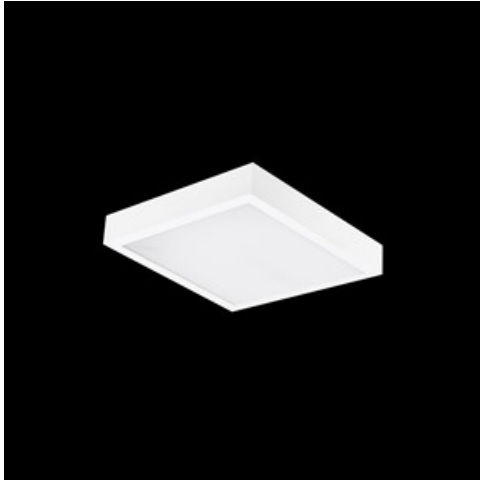

Product: RUBIN LOOK LED SMOOTH COMPACT 3000 MICRO-PRM E 34 840

Index: 19.3249.0008.34

Description

Surface mounted luminary for LED sources. Luminary body made from steel sheet, powder coated. Luminary recommended for: wards and hospital bathrooms.

Product information

Category	Compact
Family	RUBIN LOOK LED SMOOTH COMPACT
Name	RUBIN LOOK LED SMOOTH COMPACT 3000 MICRO-PRM E 34 840
Index	19.3249.0008.34

Light and electrical data

Light source	LED
Luminous flux LED [lm]	3381
LED power [W]	15,3
Luminaire luminous flux [lm]	2709
Power of luminaire [W]	20,1
Luminaire's light efficiency [lm/W]	134,8
Color of the light [K]	4000
CRI	>80
SDCM (LED sources)	5
Beam angle [°]	(C0-C180) / (C90-C270) - 95,2° / 94,6°
Photobiological risk class (IEC/EN 62471)	RG0
Protection against electric shock	I
Protection degree	IP40
Voltage	220..240 V, 50..60 Hz
Lifetime of LED sources [h]	100000 (1) / 80000 (2)
Lx/By	L70/B10 (1) / L80/B10 (2)
Operating temperature range [°C]	5 ÷ 30
Driver	standard on/off (E)
Power factor cos φ	>0,95
Circuit load capacity	45 (B10), 75 (B16), 45 (C10), 75 (C16)

Mechanical data

Assembly	surface mounted on ceiling
Material	steel sheet
Color	RAL 9016 (white)
Diffuser	Micro-PRM (micro-prismatic diffuser PMMA)
Impact resistant	IK04
Weight [kg]	2,2
Dimensions [mm]	365 x 365 x 50