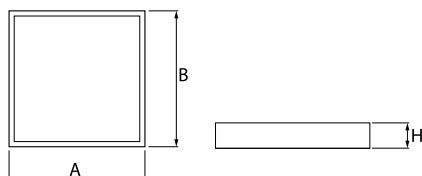

Product information

Category	Compact
Family	RUBIN LOOK LED COMPACT
Name	RUBIN LOOK LED COMPACT 8000 PLX E 21 840 / 600X600
Index	19.3248.0002.21

Light and electrical data

Light source	LED
Luminous flux LED [lm]	8236
LED power [W]	49
Luminaire luminous flux [lm]	5890
Power of luminaire [W]	55
Luminaire's light efficiency [lm/W]	107,1
Color of the light [K]	4000
CRI	>80
SDCM (LED sources)	3
Beam angle [°]	(C0-C180) / (C90-C270) - 108,2° / 107,2°
Protection against electric shock	I
Protection degree	IP40
Voltage	220..240 V, 50..60 Hz
Lifetime of LED sources [h]	60000
Lx/By	L80/B10
Operating temperature range [°C]	5 ÷ 30
Driver	standard on/off (E)
Power factor cos φ	>0,95
Circuit load capacity	16 (B10), 26 (B16), 23 (C10), 37 (C16)

Mechanical data

Assembly	surface mounted on ceiling
Material	steel sheet
Color	RAL 9006 (gray, metallic, fine structure)
Diffuser	PLX (PMMA opal)
Impact resistant	IK04
Weight [kg]	4,1
Dimensions [mm]	595 x 595 x 54