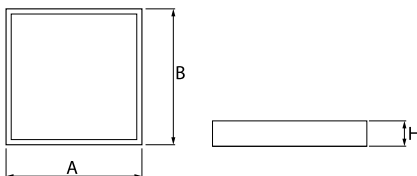

Product information

Category	Compact
Family	RUBIN LOOK LED COMPACT
Name	RUBIN LOOK LED COMPACT 4000 PLX E 34 840 / 600X300
Index	19.3248.0001.34

Light and electrical data

Light source	LED
Luminous flux LED [lm]	4118
LED power [W]	25
Luminaire luminous flux [lm]	2945
Power of luminaire [W]	27
Luminaire's light efficiency [lm/W]	109,1
Color of the light [K]	4000
CRI	>80
SDCM (LED sources)	3
Beam angle [°]	(C0-C180) / (C90-C270) - 108,2° / 107,2°
Protection against electric shock	I
Protection degree	IP40
Voltage	220..240 V, 50..60 Hz
Lifetime of LED sources [h]	60000
Lx/By	L80/B10
Operating temperature range [°C]	5 ÷ 30
Driver	standard on/off (E)
Power factor cos φ	>0,95
Circuit load capacity	22 (B10), 34 (B16), 33 (C10), 54 (C16)

Mechanical data

Assembly	surface mounted on ceiling
Material	steel sheet
Color	RAL 9016 (white)
Diffuser	PLX (PMMA opal)
Impact resistant	IK04
Weight [kg]	2,1
Dimensions [mm]	595 x 295 x 54

A graph of light