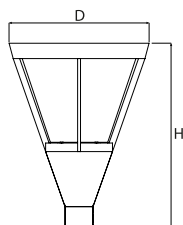

Product: PAREO COMPACT E27 1X MAX 60W IP54 04

Index: 19.3246.0001.04

Description

Park and garden dedicated luminaire for lamps of general use on the popular E27 base. Body made of die cast aluminum. Light source shielded by aluminum raster glare limiting. Polycarbonate outer coat with high degree of mechanical factors resistance. Outer coat ensures high weather conditions resistance. It gives aesthetic look for whole time of exploitation. PAREO is especially recommended to illuminate squares, circuses, parks and open spaces.

Product information

Category	Compact
Family	PAREO COMPACT
Name	PAREO COMPACT E27 1X MAX 60W IP54 04
Index	19.3246.0001.04

Light and electrical data

Light source	RETROFIT E27 (not included)
Luminous flux LED [lm]	depending on applied light source
LED power [W]	depending on applied light source
Luminaire luminous flux [lm]	depending on applied light source
Power of luminaire [W]	depending on applied light source
Luminaire's light efficiency [lm/W]	depending on applied light source
Color of the light [K]	depending on applied light source
CRI	depending on applied light source
SDCM (LED sources)	depending on applied light source
Beam angle [°]	(C0-C180) / (C90-C270) - 93,8° / 96,6°
Protection against electric shock	I
Protection degree	IP54
Voltage	220..240 V, 50..60 Hz
Lifetime of LED sources [h]	depending on applied light source
Lx/By	depending on applied light source
Driver	none
Power factor cos φ	>0,95

Mechanical data

Assembly	mounted on poles
Material	aluminum
Color	RAL 9005 (black)
Diffuser	transparent polycarbonate
Impact resistant	IK09
Weight [kg]	3,95
Dimensions [mm]	Ø440 x 630

A graph of light