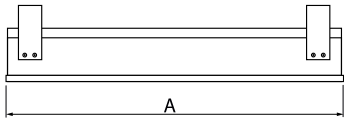

Light source	LED
Luminous flux LED [lm]	31059
LED power [W]	175
Luminaire luminous flux [lm]	22872
Power of luminaire [W]	177
Luminaire's light efficiency [lm/W]	129,2
Color of the light [K]	4000
CRI	>80
SDCM (LED sources)	3
Beam angle [°]	asymmetric light distribution - Imax=-54°
Protection against electric shock	I
Protection degree	IP65
Voltage	220..240 V, 50..60 Hz
Lifetime of LED sources [h]	83000
Lx/By	L90/B10
Operating temperature range [°C]	-25 ÷ 40
Driver	standard on/off (E)
Power factor cos φ	>0,95
Circuit load capacity	7 (B10), 11 (B16), 7 (C10), 11 (C16)

Mechanical data

Assembly	mounted on poles; directly mounted to ceiling construction or surface mounted on slings
Material	aluminum
Color	RAL 9005 (black)
Diffuser	SH (transparent hardened glass)
Impact resistant	IK08
Dimensions [mm]	588 x 201 x 150