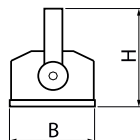

Light source	LED
Luminous flux LED [lm]	37819
LED power [W]	208
Luminaire luminous flux [lm]	27850
Power of luminaire [W]	210
Luminaire's light efficiency [lm/W]	132,6
Color of the light [K]	5000
CRI	>80
SDCM (LED sources)	3
Beam angle [°]	asymmetric light distribution - Imax=-54°
Protection against electric shock	I
Protection degree	IP65
Voltage	220..240 V, 50..60 Hz
Lifetime of LED sources [h]	83000
Lx/By	L90/B10
Operating temperature range [°C]	-25 ÷ 40
Driver	standard on/off (E)
Power factor cos φ	>0,95
Circuit load capacity	7 (B10), 11 (B16), 7 (C10), 11 (C16)

Mechanical data

Assembly	mounted on poles; directly mounted to ceiling construction or surface mounted on slings
Material	aluminum
Color	RAL 9005 (black)
Diffuser	SH (transparent hardened glass)
Impact resistant	IK08
Weight [kg]	9,35
Dimensions [mm]	680 x 201 x 190