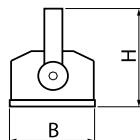

Light source	LED
Luminous flux LED [lm]	37271
LED power [W]	208
Luminaire luminous flux [lm]	27446
Power of luminaire [W]	210
Luminaire's light efficiency [lm/W]	130,7
Color of the light [K]	4000
CRI	>80
SDCM (LED sources)	3
Beam angle [°]	asymmetric light distribution - Imax=-54°
Protection against electric shock	I
Protection degree	IP65
Voltage	220..240 V, 50..60 Hz
Lifetime of LED sources [h]	83000
Lx/By	L90/B10
Operating temperature range [°C]	-25 ÷ 40
Driver	standard on/off (E)
Power factor cos φ	>0,95
Circuit load capacity	7 (B10), 11 (B16), 7 (C10), 11 (C16)

Mechanical data

Assembly	mounted on poles; directly mounted to ceiling construction or surface mounted on slings
Material	aluminum
Color	RAL 9005 (black)
Diffuser	SH (transparent hardened glass)
Impact resistant	IK08
Weight [kg]	5,7
Dimensions [mm]	680 x 201 x 190