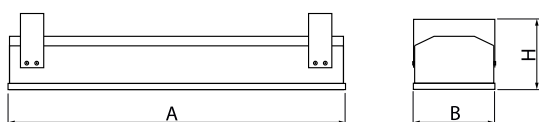

Light source	LED
Luminous flux LED [lm]	18635
LED power [W]	103
Luminaire luminous flux [lm]	13723
Power of luminaire [W]	105
Luminaire's light efficiency [lm/W]	130,7
Color of the light [K]	4000
CRI	>80
SDCM (LED sources)	3
Beam angle [°]	asymmetric light distribution - Imax=-54°
Protection against electric shock	I
Protection degree	IP65
Voltage	220..240 V, 50..60 Hz
Lifetime of LED sources [h]	83000
Lx/By	L90/B10
Operating temperature range [°C]	-25 ÷ 40
Driver	standard on/off (E)
Power factor cos φ	>0,95
Circuit load capacity	14 (B10), 22 (B16), 14 (C10), 22 (C16)

Mechanical data

Assembly	mounted on poles; directly mounted to ceiling construction or surface mounted on slings
Material	aluminum
Color	RAL 9005 (black)
Diffuser	SH (transparent hardened glass)
Impact resistant	IK08
Dimensions [mm]	430 x 201 x 150