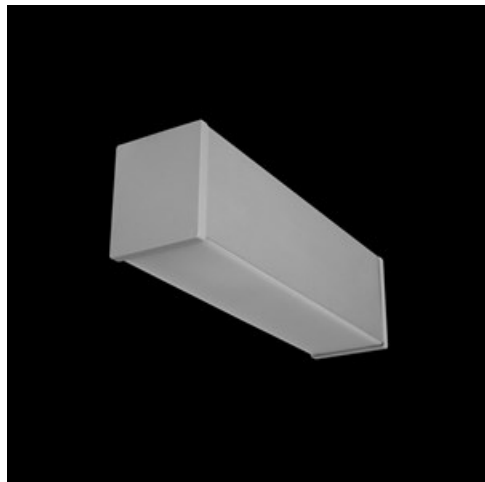

Product: X-LINE SURFACE 1x E27 PLX 24 / POD ŹRÓDŁO PARATHOM STICK

Index: 19.3101.0002.24

Description

Luminaire for replaceable sources with a popular E27 base made of aluminum profile equipped with a opal diffuser. Installation depending on the version is ceiling mounted (X-Line Surface) or on the wall (X-Line Kinkiet). The luminaire must be equipped with a Parathome Stick source for the E27 base.

Product information

| | |
|----------|--|
| Category | Surface mounted luminaires |
| Family | X-LINE E27 |
| Name | X-LINE SURFACE 1x E27 PLX 24 / POD ŹRÓDŁO PARATHOM STICK |
| Index | 19.3101.0002.24 |
| EAN | 5902107254117 |

Mechanical data

| | |
|------------------|----------------------------|
| Assembly | surface mounted on ceiling |
| Material | aluminum |
| Color | anodised aluminum |
| Diffuser | PLX (PMMA opal) |
| Impact resistant | IK04 |
| Weight [kg] | 0,8 |
| Dimensions [mm] | 250 x 63 x 74 |