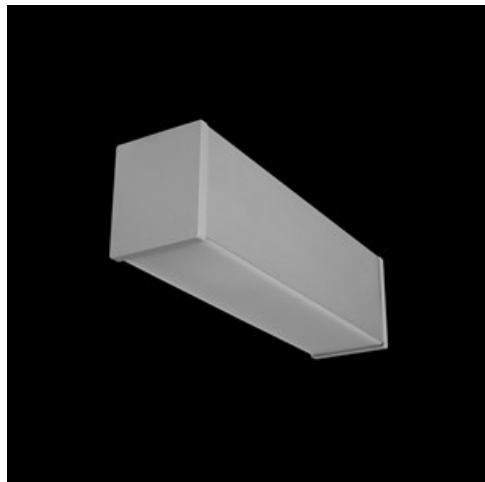

Product: X-LINE WALL 1x E27 PLX 34 / POD ŹRÓDŁO PARATHOM STICK

Index: 19.3101.0001.34

Description

Luminaire for replaceable sources with a popular E27 base made of aluminum profile equipped with a opal diffuser. Installation depending on the version is ceiling mounted (X-Line Surface) or on the wall (X-Line Kinkiet). The luminaire must be equipped with a Parathome Stick source for the E27 base.

Product information

Category	Surface mounted luminaires
Family	X-LINE E27
Name	X-LINE WALL 1x E27 PLX 34 / POD ŹRÓDŁO PARATHOM STICK
Index	19.3101.0001.34

Light and electrical data

Light source	LED E27 PARATHOM STICK (not included)
Luminous flux LED [lm]	depending on applied light source
LED power [W]	depending on applied light source
Luminaire luminous flux [lm]	depending on applied light source
Power of luminaire [W]	depending on applied light source
Luminaire's light efficiency [lm/W]	depending on applied light source
Color of the light [K]	depending on applied light source
CRI	depending on applied light source
SDCM (LED sources)	depending on applied light source
Beam angle [°]	(C0-C180) / (C90-C270) - 113,2° / 114,4°
Protection against electric shock	I
Protection degree	IP44
Voltage	220..240 V, 50..60 Hz
Lifetime of LED sources [h]	depending on applied light source
Lx/By	depending on applied light source
Driver	none

Mechanical data

Assembly	mounted on wall
Material	aluminum
Color	RAL 9016 (white)
Diffuser	PLX (PMMA opal)
Impact resistant	IK04
Weight [kg]	0,4
Dimensions [mm]	250 x 63 x 74

A graph of light