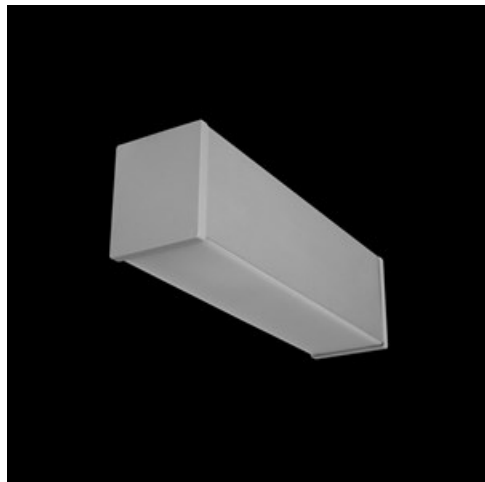

Product: X-LINE WALL 1x E27 PLX 34 / POD ŹRÓDŁO PARATHOM STICK

Index: 19.3101.0001.34

Description

Luminaire for replaceable sources with a popular E27 base made of aluminum profile equipped with a opal diffuser. Installation depending on the version is ceiling mounted (X-Line Surface) or on the wall (X-Line Kinkiet). The luminaire must be equipped with a Parathome Stick source for the E27 base.

Product information

Category	Surface mounted luminaires
Family	X-LINE E27
Name	X-LINE WALL 1x E27 PLX 34 / POD ŹRÓDŁO PARATHOM STICK
Index	19.3101.0001.34
EAN	5902107260507

Light and electrical data

Light source	LED E27 PARATHOM STICK (not included)
Luminous flux LED [lm]	depending on source
LED power [W]	depending on source
Luminaire luminous flux [lm]	depending on source
Power of luminaire [W]	depending on source
Luminaire's light efficiency [lm/W]	depending on source
Color of the light [K]	depending on source
CRI	depending on source
SDCM (LED sources)	depending on source
Beam angle [°]	(C0-C180) / (C90-C270) - 113,2° / 114,4°
Protection against electric shock	I
Protection degree	IP44
Voltage	220..240 V, 50..60 Hz
Lifetime of LED sources [h]	depending on source
Lx/By	depending on source
Driver	none

Mechanical data

Assembly	mounted on wall
Material	aluminum
Color	RAL 9016 (white)
Diffuser	PLX (PMMA opal)
Impact resistant	IK04
Weight [kg]	0,4
Dimensions [mm]	250 x 63 x 74

A graph of light