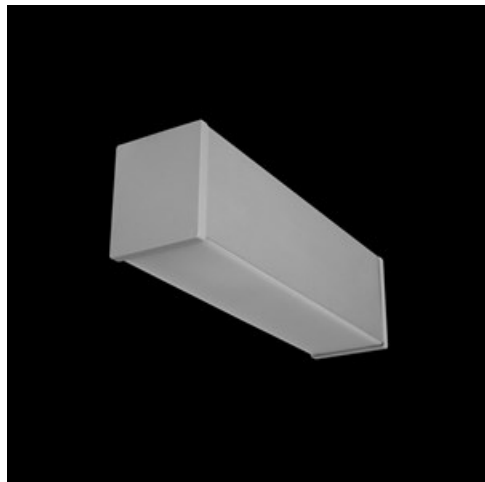

**Product:** X-LINE WALL 1x E27 PLX 24 / POD ŹRÓDŁO PARATHOM STICK

**Index:** 19.3101.0001.24

## Description

Luminaire for replaceable sources with a popular E27 base made of aluminum profile equipped with a opal diffuser. Installation depending on the version is ceiling mounted (X-Line Surface) or on the wall (X-Line Kinkiet). The luminaire must be equipped with a Parathome Stick source for the E27 base.

## Product information

Category	Surface mounted luminaires
Family	X-LINE E27
Name	X-LINE WALL 1x E27 PLX 24 / POD ŹRÓDŁO PARATHOM STICK
Index	19.3101.0001.24
EAN	5902107260484

**Mechanical data**

Assembly	<b>mounted on wall</b>
Material	<b>aluminum</b>
Color	<b>anodised aluminum</b>
Diffuser	<b>PLX (PMMA opal)</b>
Impact resistant	<b>IK04</b>
Weight [kg]	<b>0,3</b>
Dimensions [mm]	<b>250 x 63 x 74</b>