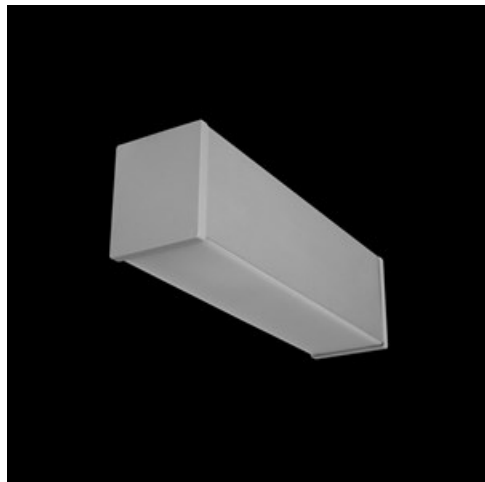

Product: X-LINE WALL 1x E27 PLX 24 / POD ŹRÓDŁO PARATHOM STICK

Index: 19.3101.0001.24

Description

Luminaire for replaceable sources with a popular E27 base made of aluminum profile equipped with a opal diffuser. Installation depending on the version is ceiling mounted (X-Line Surface) or on the wall (X-Line Kinkiet). The luminaire must be equipped with a Parathome Stick source for the E27 base.

Product information

Category	Surface mounted luminaires
Family	X-LINE E27
Name	X-LINE WALL 1x E27 PLX 24 / POD ŹRÓDŁO PARATHOM STICK
Index	19.3101.0001.24
EAN	5902107260484

Light and electrical data

Light source	LED E27 PARATHOM STICK (not included)
Luminous flux LED [lm]	depending on source
LED power [W]	depending on source
Luminaire luminous flux [lm]	depending on source
Power of luminaire [W]	depending on source
Luminaire's light efficiency [lm/W]	depending on source
Color of the light [K]	depending on source
CRI	depending on source
SDCM (LED sources)	depending on source
Beam angle [°]	(C0-C180) / (C90-C270) - 113,2° / 114,4°
Protection against electric shock	I
Protection degree	IP44
Voltage	220..240 V, 50..60 Hz
Lifetime of LED sources [h]	depending on source
Lx/By	depending on source
Driver	none

Mechanical data

Assembly	mounted on wall
Material	aluminum
Color	anodised aluminum
Diffuser	PLX (PMMA opal)
Impact resistant	IK04
Weight [kg]	0,3
Dimensions [mm]	250 x 63 x 74

A graph of light