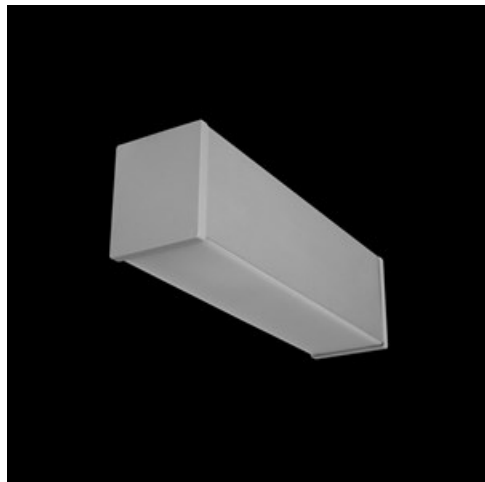

Product: X-LINE WALL 1x E27 PLX 04 / POD ŹRÓDŁO PARATHOM STICK

Index: 19.3101.0001.04

Description

Luminaire for replaceable sources with a popular E27 base made of aluminum profile equipped with a opal diffuser. Installation depending on the version is ceiling mounted (X-Line Surface) or on the wall (X-Line Kinkiet). The luminaire must be equipped with a Parathome Stick source for the E27 base.

Product information

Category	Surface mounted luminaires
Family	X-LINE E27
Name	X-LINE WALL 1x E27 PLX 04 / POD ŹRÓDŁO PARATHOM STICK
Index	19.3101.0001.04
EAN	5902107260491

Light and electrical data

Light source	LED E27 PARATHOM STICK (not included)
Luminous flux LED [lm]	depending on source
LED power [W]	depending on source
Luminaire luminous flux [lm]	depending on source
Power of luminaire [W]	depending on source
Luminaire's light efficiency [lm/W]	depending on source
Color of the light [K]	depending on source
CRI	depending on source
SDCM (LED sources)	depending on source
Beam angle [°]	(C0-C180) / (C90-C270) - 113,2° / 114,4°
Protection against electric shock	I
Protection degree	IP44
Voltage	220..240 V, 50..60 Hz
Lifetime of LED sources [h]	depending on source
Lx/By	depending on source
Driver	none

Mechanical data

Assembly	mounted on wall
Material	aluminum
Color	RAL 9005 (black)
Diffuser	PLX (PMMA opal)
Impact resistant	IK04
Weight [kg]	0,4
Dimensions [mm]	250 x 63 x 74

A graph of light