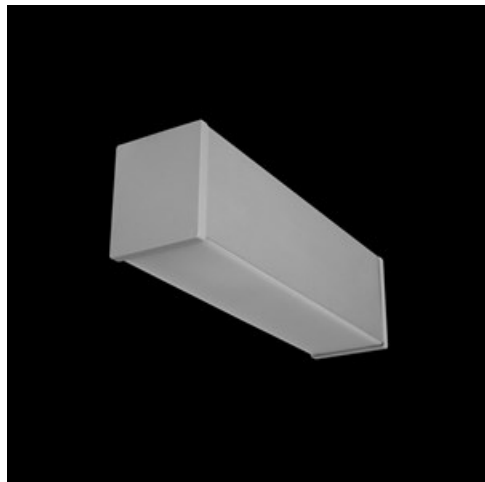

Product: X-LINE WALL 1x E27 PLX 04 / POD ŹRÓDŁO PARATHOM STICK

Index: 19.3101.0001.04

Description

Luminaire for replaceable sources with a popular E27 base made of aluminum profile equipped with a opal diffuser. Installation depending on the version is ceiling mounted (X-Line Surface) or on the wall (X-Line Kinkiet). The luminaire must be equipped with a Parathome Stick source for the E27 base.

Product information

| | |
|----------|---|
| Category | Surface mounted luminaires |
| Family | X-LINE E27 |
| Name | X-LINE WALL 1x E27 PLX 04 / POD ŹRÓDŁO PARATHOM STICK |
| Index | 19.3101.0001.04 |
| EAN | 5902107260491 |

Mechanical data

| | |
|------------------|-------------------------|
| Assembly | mounted on wall |
| Material | aluminum |
| Color | RAL 9005 (black) |
| Diffuser | PLX (PMMA opal) |
| Impact resistant | IK04 |
| Weight [kg] | 0,4 |
| Dimensions [mm] | 250 x 63 x 74 |