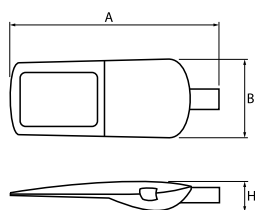

Product: STREETPARK SMALL LED PREMIUM HO 15000 NARROW E IP66 21 740

Index: 19.3177.0013.21

Description

Powder painted aluminum cast housing highly weather proof. Luminaire is equipped with adjustable handle designed for mounting on posts and arms of 60 mm diameter. Level of tightness IP66. Diffuser is made of hardened glass. Following color temperatures are available: 4000 K. It is possible to program an autonomous multi-level or manual power reduction for specific customer needs by using a specialized power supply in the luminaire.

Product information

Category	Outdoor luminaires
Family	STREETPARK SMALL LED PREMIUM
Name	STREETPARK SMALL LED PREMIUM HO 15000 NARROW E IP66 21 740
Index	19.3177.0013.21

Light and electrical data

Light source	LED
Luminous flux LED [lm]	15350
LED power [W]	99
Luminaire luminous flux [lm]	12214
Power of luminaire [W]	111
Luminaire's light efficiency [lm/W]	110
Color of the light [K]	4000
CRI	>70
SDCM (LED sources)	5
Beam angle [°]	(C0-C180) / (C90-C270) - 48° / 44,2°
Protection against electric shock	I
Protection degree	IP66
Voltage	220..240 V, 50..60 Hz
Lifetime of LED sources [h]	100000
Lx/By	L80/B10
Operating temperature range [°C]	-40 ÷ 40
Driver	standard on/off (E)
Power factor cos φ	>0,95
Circuit load capacity	6 (B10), 10 (B16), 10 (C10), 17 (C16)

Mechanical data

Assembly	mounted on poles
Material	aluminum
Color	RAL 9006 (grey)
Diffuser	hardened transparent glass
Impact resistant	IK09
Dimensions [mm]	620 x 260 x 188

A graph of light

Accessories

Index 19.3100.0001.21