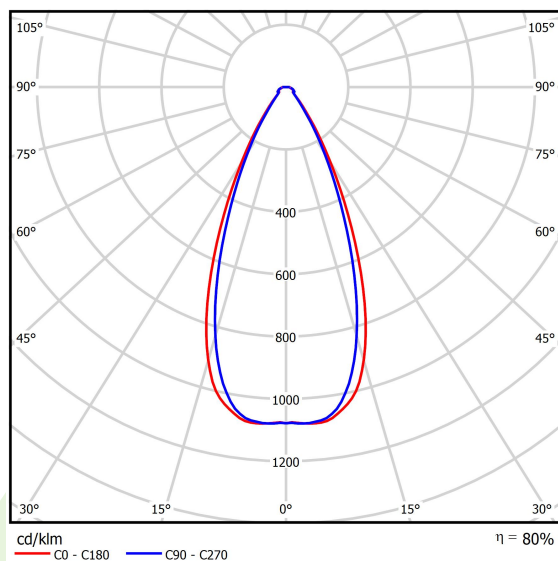

Product: STREETPARK SMALL LED PREMIUM HO 15000 NARROW E IP66 21 740

Index: 19.3177.0013.21

Description

Powder painted aluminum cast housing highly weather proof. Luminaire is equipped with adjustable handle designed for mounting on posts and arms of 60 mm diameter. Level of tightness IP66. Diffuser is made of hardened glass. Following color temperatures are available: 4000 K. It is possible to program an autonomous multi-level or manual power reduction for specific customer needs by using a specialized power supply in the luminaire.

Product information

Category	Outdoor luminaires
Family	STREETPARK SMALL LED PREMIUM
Name	STREETPARK SMALL LED PREMIUM HO 15000 NARROW E IP66 21 740
Index	19.3177.0013.21

Light and electrical data

Light source	LED
Luminous flux LED [lm]	15350
LED power [W]	99
Luminaire luminous flux [lm]	12214
Power of luminaire [W]	111
Luminaire's light efficiency [lm/W]	110
Color of the light [K]	4000
CRI	>70
SDCM (LED sources)	5
Beam angle [°]	(C0-C180) / (C90-C270) - 48° / 44,2°
Protection against electric shock	I
Protection degree	IP66
Voltage	220..240 V, 50..60 Hz
Lifetime of LED sources [h]	100000
Lx/By	L80/B10
Operating temperature range [°C]	-40 ÷ 40
Driver	standard on/off (E)
Power factor cos φ	>0,95
Circuit load capacity	6 (B10), 10 (B16), 10 (C10), 17 (C16)

Mechanical data

Assembly	mounted on poles
Material	aluminum
Color	RAL 9006 (grey)
Diffuser	hardened transparent glass
Impact resistant	IK09
Dimensions [mm]	620 x 260 x 188

A graph of light

Accessories

Index 19.3100.0001.21