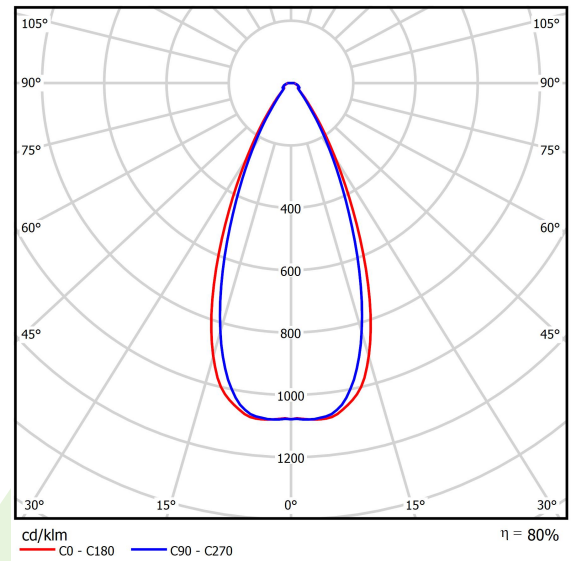

## Light and electrical data

Light source	LED
Luminous flux LED [lm]	15350
LED power [W]	99
Luminaire luminous flux [lm]	12214
Power of luminaire [W]	111
Luminaire's light efficiency [lm/W]	110
Color of the light [K]	4000
CRI	>70
SDCM (LED sources)	5
Beam angle [°]	(C0-C180) / (C90-C270) - 48° / 44,2°
Protection against electric shock	I
Protection degree	IP66
Voltage	220..240 V, 50..60 Hz
Lifetime of LED sources [h]	54000
Lx/By	L80/B10
Operating temperature range [°C]	-40 ÷ 40
Driver	standard on/off (E)
Power factor cos φ	>0,95
Circuit load capacity	6 (B10), 10 (B16), 10 (C10), 17 (C16)

## A graph of light

Luminous flux tolerance +/- 10%. Power tolerance +/- 10%.  
Technical data may be changed. Photos of the luminaires may differ from reality.  
Date of last update: 10-08-2022