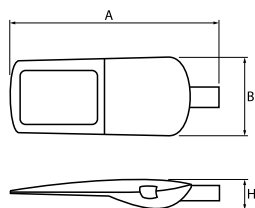

## Description

Powder painted aluminum cast housing highly weather proof. Luminaire is equipped with adjustable handle designed for mounting on posts and arms of 60 mm diameter. Level of tightness IP66. Diffuser is made of hardened glass. Following color temperatures are available: 4000 K. It is possible to program an autonomous multi-level or manual power reduction for specific customer needs by using a specialized power supply in the luminaire.

## Light and electrical data

Light source	LED
Luminous flux LED [lm]	15350
LED power [W]	99
Luminaire luminous flux [lm]	12214
Power of luminaire [W]	111
Luminaire's light efficiency [lm/W]	110
Color of the light [K]	4000
CRI	>70
SDCM (LED sources)	5
Beam angle [°]	(C0-C180) / (C90-C270) - 48° / 44,2°
Protection against electric shock	I
Protection degree	IP66
Voltage	220..240 V, 50..60 Hz
Lifetime of LED sources [h]	54000
Lx/By	L80/B10
Operating temperature range [°C]	-40 ÷ 40
Driver	standard on/off (E)
Power factor cos φ	>0,95
Circuit load capacity	6 (B10), 10 (B16), 10 (C10), 17 (C16)

## Mechanical data

Assembly	mounted on poles
Material	aluminum
Color	RAL 9006 (grey)
Diffuser	hardened transparent glass
Impact resistant	IK09
Dimensions [mm]	620 x 260 x 188