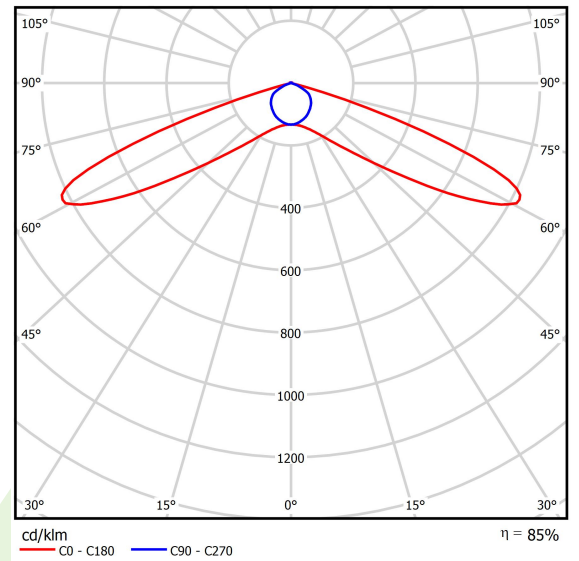

Product: STREETPARK SMALL LED PREMIUM HE 11000 STREET-S E IP66 21 740

Index: 19.3177.0010.21

Description

Powder painted aluminum cast housing highly weather proof. Luminaire is equipped with adjustable handle designed for mounting on posts and arms of 60 mm diameter. Level of tightness IP66. Diffuser is made of hardened glass. Following color temperatures are available: 4000 K. It is possible to program an autonomous multi-level or manual power reduction for specific customer needs by using a specialized power supply in the luminaire.

Product information

Category	Outdoor luminaires
Family	STREETPARK SMALL LED PREMIUM
Name	STREETPARK SMALL LED PREMIUM HE 11000 STREET-S E IP66 21 740
Index	19.3177.0010.21

Light and electrical data

Light source	LED
Luminous flux LED [lm]	10780
LED power [W]	64
Luminaire luminous flux [lm]	9133
Power of luminaire [W]	71
Luminaire's light efficiency [lm/W]	128,6
Color of the light [K]	4000
CRI	>70
SDCM (LED sources)	5
Beam angle [°]	street light distribution
Protection against electric shock	I
Protection degree	IP66
Voltage	220..240 V, 50..60 Hz
Lifetime of LED sources [h]	100000
Lx/By	L80/B10
Operating temperature range [°C]	-40 ÷ 40
Driver	standard on/off (E)
Power factor cos φ	>0,95
Circuit load capacity	6 (B10), 10 (B16), 10 (C10), 17 (C16)

Mechanical data

Assembly	mounted on poles
Material	aluminum
Color	RAL 9006 (grey)
Diffuser	hardened transparent glass
Impact resistant	IK09
Dimensions [mm]	620 x 260 x 188

A graph of light

Accessories

Index 19.3100.0001.21