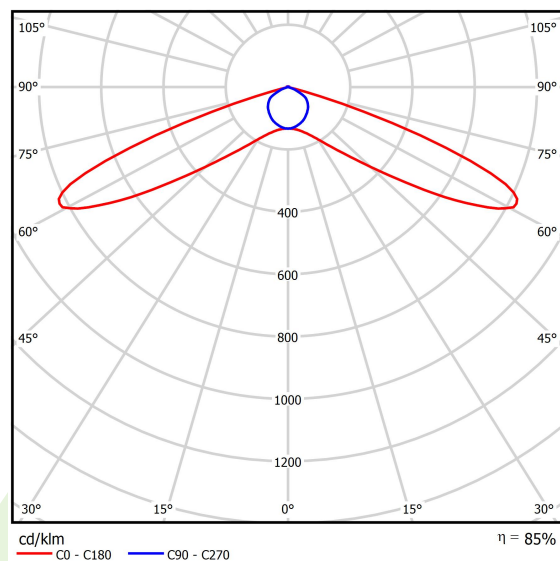

## Light and electrical data

Light source	LED
Luminous flux LED [lm]	10780
LED power [W]	64
Luminaire luminous flux [lm]	9133
Power of luminaire [W]	71
Luminaire's light efficiency [lm/W]	128,6
Color of the light [K]	4000
CRI	>70
SDCM (LED sources)	5
Beam angle [°]	street light distribution
Protection against electric shock	I
Protection degree	IP66
Voltage	220..240 V, 50..60 Hz
Lifetime of LED sources [h]	100000
Lx/By	L80/B10
Operating temperature range [°C]	-40 ÷ 40
Driver	standard on/off (E)
Power factor cos φ	>0,95
Circuit load capacity	6 (B10), 10 (B16), 10 (C10), 17 (C16)

## A graph of light