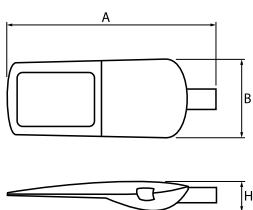

## Description

Powder painted aluminum cast housing highly weather proof. Luminaire is equipped with adjustable handle designed for mounting on posts and arms of 60 mm diameter. Level of tightness IP66. Diffuser is made of hardened glass. Following color temperatures are available: 4000 K. It is possible to program an autonomous multi-level or manual power reduction for specific customer needs by using a specialized power supply in the luminaire.

## Light and electrical data

Light source	LED
Luminous flux LED [lm]	10780
LED power [W]	64
Luminaire luminous flux [lm]	9133
Power of luminaire [W]	71
Luminaire's light efficiency [lm/W]	128,6
Color of the light [K]	4000
CRI	>70
SDCM (LED sources)	5
Beam angle [°]	street light distribution
Protection against electric shock	I
Protection degree	IP66
Voltage	220..240 V, 50..60 Hz
Lifetime of LED sources [h]	100000
Lx/By	L80/B10
Operating temperature range [°C]	-40 ÷ 40
Driver	standard on/off (E)
Power factor cos φ	>0,95
Circuit load capacity	6 (B10), 10 (B16), 10 (C10), 17 (C16)

## Mechanical data

Assembly	mounted on poles
Material	aluminum
Color	RAL 9006 (grey)
Diffuser	hardened transparent glass
Impact resistant	IK09
Dimensions [mm]	620 x 260 x 188