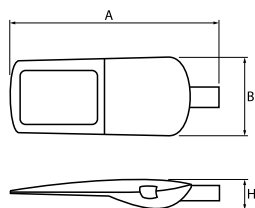

## Description

Powder painted aluminum cast housing highly weather proof. Luminaire is equipped with adjustable handle designed for mounting on posts and arms of 60 mm diameter. Level of tightness IP66. Diffuser is made of hardened glass. Following color temperatures are available: 4000 K. It is possible to program an autonomous multi-level or manual power reduction for specific customer needs by using a specialized power supply in the luminaire.

## Light and electrical data

Light source	LED
Luminous flux LED [lm]	15350
LED power [W]	99
Luminaire luminous flux [lm]	13005
Power of luminaire [W]	111
Luminaire's light efficiency [lm/W]	117,2
Color of the light [K]	4000
CRI	>70
SDCM (LED sources)	5
Beam angle [°]	street light distribution
Protection against electric shock	I
Protection degree	IP66
Voltage	220..240 V, 50..60 Hz
Lifetime of LED sources [h]	54000
Lx/By	L80/B10
Operating temperature range [°C]	-40 ÷ 40
Driver	standard on/off (E)
Power factor cos φ	>0,95
Circuit load capacity	6 (B10), 10 (B16), 10 (C10), 17 (C16)

## Mechanical data

Assembly	mounted on poles
Material	aluminum
Color	RAL 9006 (grey)
Diffuser	hardened transparent glass
Impact resistant	IK09
Dimensions [mm]	620 x 260 x 188