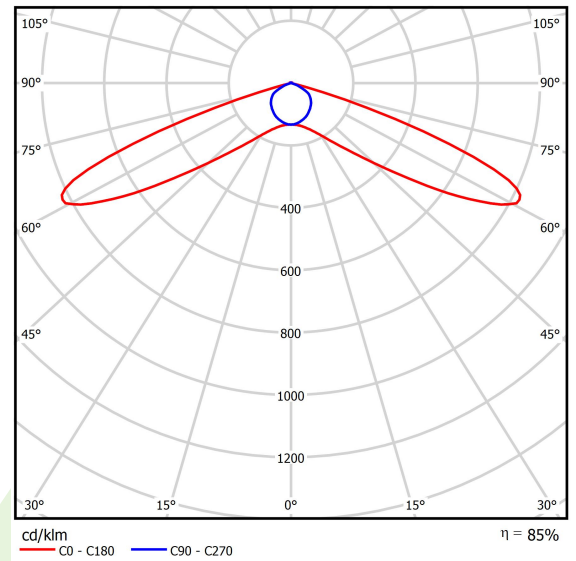

## Light and electrical data

Light source	LED
Luminous flux LED [lm]	15350
LED power [W]	99
Luminaire luminous flux [lm]	13005
Power of luminaire [W]	111
Luminaire's light efficiency [lm/W]	117,2
Color of the light [K]	4000
CRI	>70
SDCM (LED sources)	5
Beam angle [°]	street light distribution
Protection against electric shock	I
Protection degree	IP66
Voltage	220..240 V, 50..60 Hz
Lifetime of LED sources [h]	54000
Lx/By	L80/B10
Operating temperature range [°C]	-40 ÷ 40
Driver	standard on/off (E)
Power factor cos φ	>0,95
Circuit load capacity	6 (B10), 10 (B16), 10 (C10), 17 (C16)

## A graph of light

Luminous flux tolerance +/- 10%. Power tolerance +/- 10%.  
Technical data may be changed. Photos of the luminaires may differ from reality.  
Date of last update: 02-07-2022