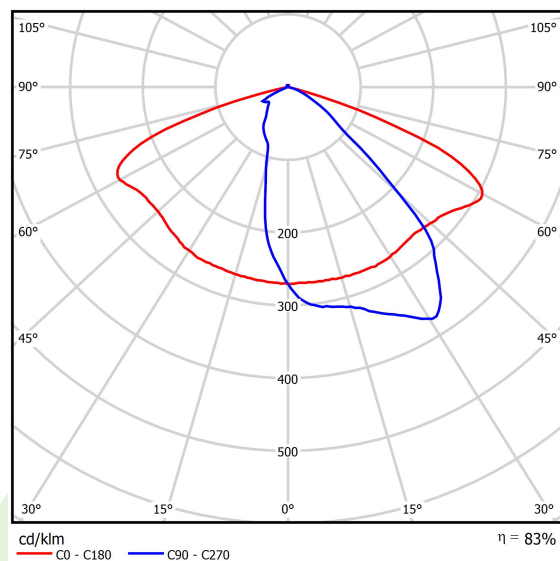

Product: STREETPARK SMALL LED PREMIUM HO 15000 STREET-M E IP66 21 740

Index: 19.3177.0014.21

Description

Powder painted aluminum cast housing highly weather proof. Luminaire is equipped with adjustable handle designed for mounting on posts and arms of 60 mm diameter. Level of tightness IP66. Diffuser is made of hardened glass. Following color temperatures are available: 4000 K. It is possible to program an autonomous multi-level or manual power reduction for specific customer needs by using a specialized power supply in the luminaire.

Product information

Category	Outdoor luminaires
Family	STREETPARK SMALL LED PREMIUM
Name	STREETPARK SMALL LED PREMIUM HO 15000 STREET-M E IP66 21 740
Index	19.3177.0014.21

Light and electrical data

Light source	LED
Luminous flux LED [lm]	15350
LED power [W]	99
Luminaire luminous flux [lm]	12671
Power of luminaire [W]	111
Luminaire's light efficiency [lm/W]	114,2
Color of the light [K]	4000
CRI	>70
SDCM (LED sources)	5
Beam angle [°]	street light distribution
Protection against electric shock	I
Protection degree	IP66
Voltage	220..240 V, 50..60 Hz
Lifetime of LED sources [h]	100000
Lx/By	L80/B10
Operating temperature range [°C]	-40 ÷ 40
Driver	standard on/off (E)
Power factor cos φ	>0,95
Circuit load capacity	6 (B10), 10 (B16), 10 (C10), 17 (C16)

Mechanical data

Assembly	mounted on poles
Material	aluminum
Color	RAL 9006 (grey)
Diffuser	hardened transparent glass
Impact resistant	IK09
Dimensions [mm]	620 x 260 x 188

A graph of light

Accessories

Index 19.3100.0001.21