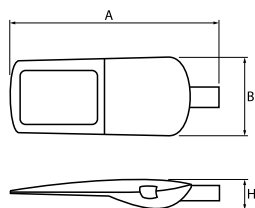

Product: STREETPARK SMALL LED PREMIUM HO 15000 STREET-M E IP66 21 740

Index: 19.3177.0014.21

Description

Powder painted aluminum cast housing highly weather proof. Luminaire is equipped with adjustable handle designed for mounting on posts and arms of 60 mm diameter. Level of tightness IP66. Diffuser is made of hardened glass. Following color temperatures are available: 4000 K. It is possible to program an autonomous multi-level or manual power reduction for specific customer needs by using a specialized power supply in the luminaire.

Product information

Category	Outdoor luminaires
Family	STREETPARK SMALL LED PREMIUM
Name	STREETPARK SMALL LED PREMIUM HO 15000 STREET-M E IP66 21 740
Index	19.3177.0014.21

Light and electrical data

Light source	LED
Luminous flux LED [lm]	15350
LED power [W]	99
Luminaire luminous flux [lm]	12671
Power of luminaire [W]	111
Luminaire's light efficiency [lm/W]	114,2
Color of the light [K]	4000
CRI	>70
SDCM (LED sources)	5
Beam angle [°]	street light distribution
Protection against electric shock	I
Protection degree	IP66
Voltage	220..240 V, 50..60 Hz
Lifetime of LED sources [h]	100000
Lx/By	L80/B10
Operating temperature range [°C]	-40 ÷ 40
Driver	standard on/off (E)
Power factor cos φ	>0,95
Circuit load capacity	6 (B10), 10 (B16), 10 (C10), 17 (C16)

Mechanical data

Assembly	mounted on poles
Material	aluminum
Color	RAL 9006 (grey)
Diffuser	hardened transparent glass
Impact resistant	IK09
Dimensions [mm]	620 x 260 x 188

A graph of light

Accessories

Index 19.3100.0001.21