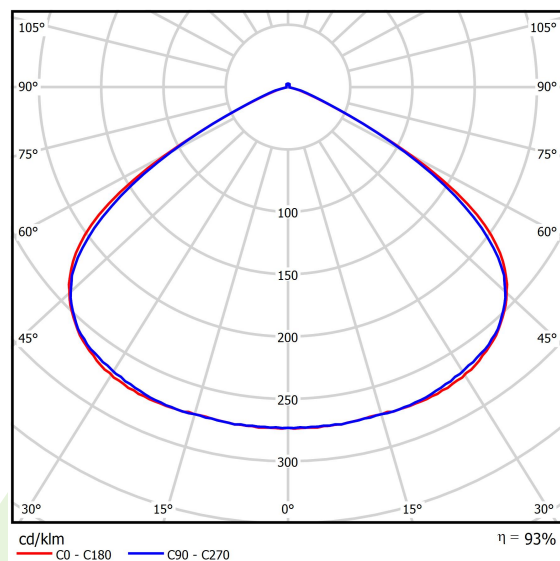

## Light and electrical data

|                                     |  |
|-------------------------------------|--|
| Light source                        | LED                                    |
| Luminous flux LED [lm]              | 7675                                   |
| LED power [W]                       | 49                                     |
| Luminaire luminous flux [lm]        | 7152                                   |
| Power of luminaire [W]              | 71                                     |
| Luminaire's light efficiency [lm/W] | 100,7                                  |
| Color of the light [K]              | 4000                                   |
| CRI                                 | >70                                    |
| SDCM (LED sources)                  | 5                                      |
| Beam angle [°]                      | (C0-C180) / (C90-C270) - 119° / 117,6° |
| Protection against electric shock   | I                                      |
| Protection degree                   | IP66                                   |
| Voltage                             | 220..240 V, 50..60 Hz                  |
| Lifetime of LED sources [h]         | 100000                                 |
| Lx/By                               | L80/B10                                |
| Operating temperature range [°C]    | -40 ÷ 40                               |
| Driver                              | standard on/off (E)                    |
| Power factor cos φ                  | >0,95                                  |
| Circuit load capacity               | 6 (B10), 11 (B16), 11 (C10), 18 (C16)  |

## A graph of light