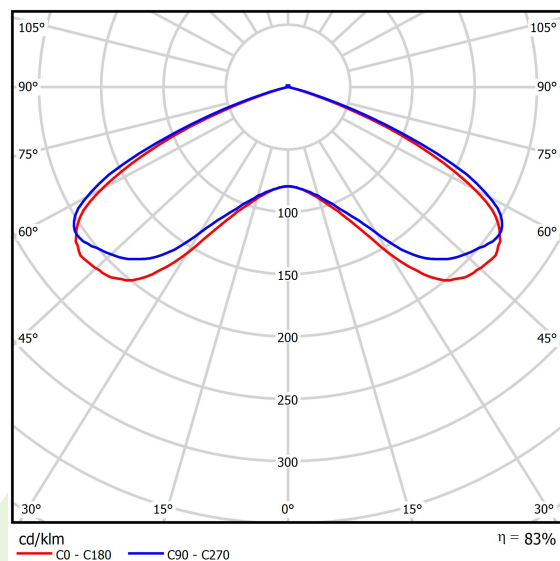

## Light and electrical data

Light source	<b>LED</b>
Luminous flux LED [lm]	<b>7675</b>
LED power [W]	<b>49</b>
Luminaire luminous flux [lm]	<b>6342</b>
Power of luminaire [W]	<b>55</b>
Luminaire's light efficiency [lm/W]	<b>115,3</b>
Color of the light [K]	<b>4000</b>
CRI	<b>&gt;70</b>
SDCM (LED sources)	<b>5</b>
Beam angle [°]	<b>(C0-C180) / (C90-C270) - 132,8° / 135,2°</b>
Protection against electric shock	<b>I</b>
Protection degree	<b>IP66</b>
Voltage	<b>220..240 V, 50..60 Hz</b>
Lifetime of LED sources [h]	<b>100000</b>
Lx/By	<b>L80/B10</b>
Operating temperature range [°C]	<b>-40 ÷ 40</b>
Driver	<b>standard on/off (E)</b>
Power factor cos φ	<b>&gt;0,95</b>
Circuit load capacity	<b>6 (B10), 11 (B16), 11 (C10), 18 (C16)</b>

## A graph of light