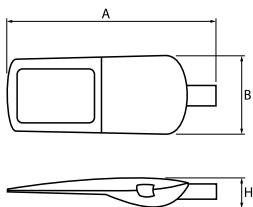

## Description

Powder painted aluminum cast housing highly weather proof. Luminaire is equipped with adjustable handle designed for mounting on posts and arms of 60 mm diameter. Level of tightness IP66. Diffuser is made of hardened glass. Following color temperatures are available: 4000 K. It is possible to program an autonomous multi-level or manual power reduction for specific customer needs by using a specialized power supply in the luminaire.

## Light and electrical data

Light source	<b>LED</b>
Luminous flux LED [lm]	<b>7675</b>
LED power [W]	<b>49</b>
Luminaire luminous flux [lm]	<b>6342</b>
Power of luminaire [W]	<b>55</b>
Luminaire's light efficiency [lm/W]	<b>115,3</b>
Color of the light [K]	<b>4000</b>
CRI	<b>&gt;70</b>
SDCM (LED sources)	<b>5</b>
Beam angle [°]	<b>(C0-C180) / (C90-C270) - 132,8° / 135,2°</b>
Protection against electric shock	<b>I</b>
Protection degree	<b>IP66</b>
Voltage	<b>220..240 V, 50..60 Hz</b>
Lifetime of LED sources [h]	<b>100000</b>
Lx/By	<b>L80/B10</b>
Operating temperature range [°C]	<b>-40 ÷ 40</b>
Driver	<b>standard on/off (E)</b>
Power factor cos φ	<b>&gt;0,95</b>
Circuit load capacity	<b>6 (B10), 11 (B16), 11 (C10), 18 (C16)</b>

## Mechanical data

Assembly	<b>mounted on poles</b>
Material	<b>aluminum</b>
Color	<b>RAL 9006 (grey)</b>
Diffuser	<b>hardened transparent glass</b>
Impact resistant	<b>IK09</b>
Weight [kg]	<b>5,2</b>
Dimensions [mm]	<b>620 x 260 x 188</b>