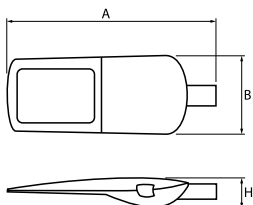

## Description

Powder painted aluminum cast housing highly weather proof. Luminaire is equipped with adjustable handle designed for mounting on posts and arms of 60 mm diameter. Level of tightness IP66. Diffuser is made of hardened glass. Following color temperatures are available: 4000 K. It is possible to program an autonomous multi-level or manual power reduction for specific customer needs by using a specialized power supply in the luminaire.

## Light and electrical data

Light source	<b>LED</b>
Luminous flux LED [lm]	<b>7675</b>
LED power [W]	<b>49</b>
Luminaire luminous flux [lm]	<b>6342</b>
Power of luminaire [W]	<b>55</b>
Luminaire's light efficiency [lm/W]	<b>115,3</b>
Color of the light [K]	<b>4000</b>
CRI	<b>&gt;70</b>
SDCM (LED sources)	<b>5</b>
Beam angle [°]	<b>(C0-C180) / (C90-C270) - 132,8° / 135,2°</b>
Protection against electric shock	<b>I</b>
Protection degree	<b>IP66</b>
Voltage	<b>220..240 V, 50..60 Hz</b>
Lifetime of LED sources [h]	<b>100000</b>
Lx/By	<b>L80/B10</b>
Operating temperature range [°C]	<b>-40 ÷ 40</b>
Driver	<b>standard on/off (E)</b>
Power factor cos φ	<b>&gt;0,95</b>
Circuit load capacity	<b>6 (B10), 11 (B16), 11 (C10), 18 (C16)</b>

## Mechanical data

Assembly	<b>mounted on poles</b>
Material	<b>aluminum</b>
Color	<b>RAL 9006 (grey)</b>
Diffuser	<b>hardened transparent glass</b>
Impact resistant	<b>IK09</b>
Weight [kg]	<b>5,2</b>
Dimensions [mm]	<b>620 x 260 x 188</b>