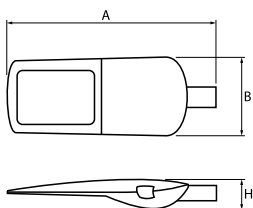

Product: STREETPARK SMALL LED PREMIUM HE 11000 STREET-M E IP66 21 740

Index: 19.3177.0009.21

Description

Powder painted aluminum cast housing highly weather proof. Luminaire is equipped with adjustable handle designed for mounting on posts and arms of 60 mm diameter. Level of tightness IP66. Diffuser is made of hardened glass. Following color temperatures are available: 4000 K. It is possible to program an autonomous multi-level or manual power reduction for specific customer needs by using a specialized power supply in the luminaire.

Product information

Category	Outdoor luminaires
Family	STREETPARK SMALL LED PREMIUM
Name	STREETPARK SMALL LED PREMIUM HE 11000 STREET-M E IP66 21 740
Index	19.3177.0009.21

Light and electrical data

Light source	LED
Luminous flux LED [lm]	10780
LED power [W]	64
Luminaire luminous flux [lm]	8899
Power of luminaire [W]	71
Luminaire's light efficiency [lm/W]	125,3
Color of the light [K]	4000
CRI	>70
SDCM (LED sources)	5
Beam angle [°]	street light distribution
Protection against electric shock	I
Protection degree	IP66
Voltage	220..240 V, 50..60 Hz
Lifetime of LED sources [h]	100000
Lx/By	L80/B10
Operating temperature range [°C]	-40 ÷ 40
Driver	standard on/off (E)
Power factor cos φ	>0,95
Circuit load capacity	6 (B10), 10 (B16), 10 (C10), 17 (C16)

Mechanical data

Assembly	mounted on poles
Material	aluminum
Color	RAL 9006 (grey)
Diffuser	hardened transparent glass
Impact resistant	IK09
Weight [kg]	5,61
Dimensions [mm]	620 x 260 x 188

A graph of light