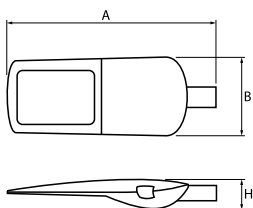

Mechanical data

Assembly	mounted on poles
Material	aluminum
Color	RAL 9006 (grey)
Diffuser	hardened transparent glass
Impact resistant	IK09
Dimensions [mm]	620 x 260 x 188