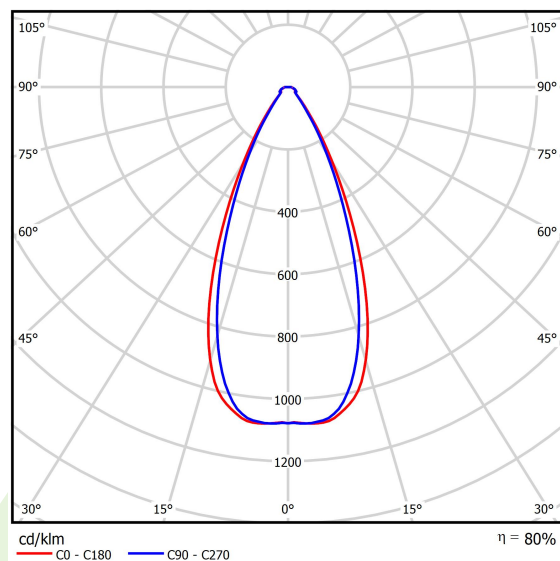

A graph of light