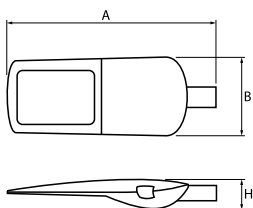

## Description

Powder painted aluminum cast housing highly weather proof. Luminaire is equipped with adjustable handle designed for mounting on posts and arms of 60 mm diameter. Level of tightness IP66. Diffuser is made of hardened glass. Following color temperatures are available: 4000 K. It is possible to program an autonomous multi-level or manual power reduction for specific customer needs by using a specialized power supply in the luminaire.

## Light and electrical data

Light source	<b>LED</b>
Luminous flux LED [lm]	<b>10780</b>
LED power [W]	<b>64</b>
Luminaire luminous flux [lm]	<b>8578</b>
Power of luminaire [W]	<b>71</b>
Luminaire's light efficiency [lm/W]	<b>120,8</b>
Color of the light [K]	<b>4000</b>
CRI	<b>&gt;70</b>
SDCM (LED sources)	<b>5</b>
Beam angle [°]	<b>(C0-C180) / (C90-C270) - 48° / 44,2°</b>
Protection against electric shock	<b>I</b>
Protection degree	<b>IP66</b>
Voltage	<b>220..240 V, 50..60 Hz</b>
Lifetime of LED sources [h]	<b>100000</b>
Lx/By	<b>L80/B10</b>
Operating temperature range [°C]	<b>-40 ÷ 40</b>
Driver	<b>standard on/off (E)</b>
Power factor cos φ	<b>&gt;0,95</b>
Circuit load capacity	<b>6 (B10), 10 (B16), 10 (C10), 17 (C16)</b>

## Mechanical data

Assembly	<b>mounted on poles</b>
Material	<b>aluminum</b>
Color	<b>RAL 9006 (grey)</b>
Diffuser	<b>hardened transparent glass</b>
Impact resistant	<b>IK09</b>
Dimensions [mm]	<b>620 x 260 x 188</b>