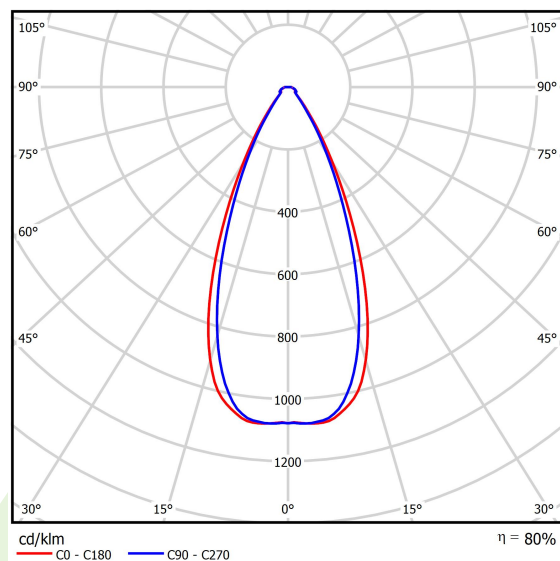

## Light and electrical data

Light source	<b>LED</b>
Luminous flux LED [lm]	<b>10780</b>
LED power [W]	<b>64</b>
Luminaire luminous flux [lm]	<b>8578</b>
Power of luminaire [W]	<b>71</b>
Luminaire's light efficiency [lm/W]	<b>120,8</b>
Color of the light [K]	<b>4000</b>
CRI	<b>&gt;70</b>
SDCM (LED sources)	<b>5</b>
Beam angle [°]	<b>(C0-C180) / (C90-C270) - 48° / 44,2°</b>
Protection against electric shock	<b>I</b>
Protection degree	<b>IP66</b>
Voltage	<b>220..240 V, 50..60 Hz</b>
Lifetime of LED sources [h]	<b>100000</b>
Lx/By	<b>L80/B10</b>
Operating temperature range [°C]	<b>-40 ÷ 40</b>
Driver	<b>standard on/off (E)</b>
Power factor cos φ	<b>&gt;0,95</b>
Circuit load capacity	<b>6 (B10), 10 (B16), 10 (C10), 17 (C16)</b>

## A graph of light