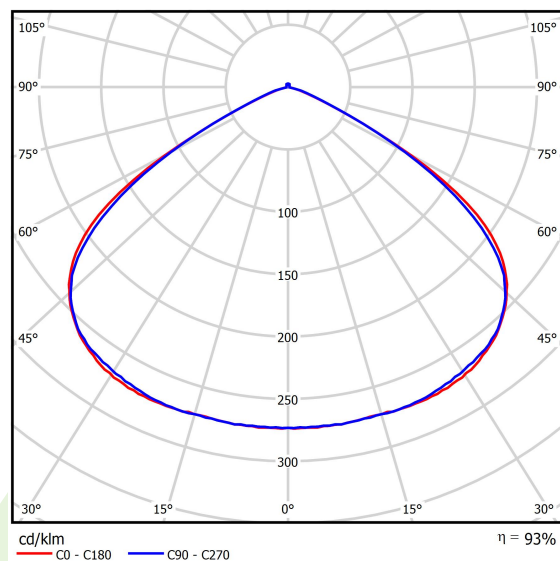

## Light and electrical data

Light source	<b>LED</b>
Luminous flux LED [lm]	<b>10780</b>
LED power [W]	<b>64</b>
Luminaire luminous flux [lm]	<b>10045</b>
Power of luminaire [W]	<b>71</b>
Luminaire's light efficiency [lm/W]	<b>141,5</b>
Color of the light [K]	<b>4000</b>
CRI	<b>&gt;70</b>
SDCM (LED sources)	<b>5</b>
Beam angle [°]	<b>(C0-C180) / (C90-C270) - 119° / 117,6°</b>
Protection against electric shock	<b>I</b>
Protection degree	<b>IP66</b>
Voltage	<b>220..240 V, 50..60 Hz</b>
Lifetime of LED sources [h]	<b>100000</b>
Lx/By	<b>L80/B10</b>
Operating temperature range [°C]	<b>-40 ÷ 40</b>
Driver	<b>standard on/off (E)</b>
Power factor cos φ	<b>&gt;0,95</b>
Circuit load capacity	<b>6 (B10), 10 (B16), 10 (C10), 17 (C16)</b>

## A graph of light