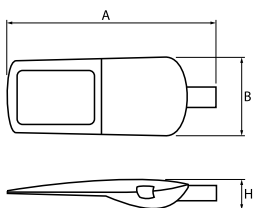

## Description

Powder painted aluminum cast housing highly weather proof. Luminaire is equipped with adjustable handle designed for mounting on posts and arms of 60 mm diameter. Level of tightness IP66. Diffuser is made of hardened glass. Following color temperatures are available: 4000 K. It is possible to program an autonomous multi-level or manual power reduction for specific customer needs by using a specialized power supply in the luminaire.

## Product information

Category	<b>Outdoor luminaires</b>
Family	<b>STREETPARK SMALL LED PREMIUM</b>
Name	<b>STREETPARK SMALL LED PREMIUM HE 11000 FLOOD E IP66 21 740</b>
Index	<b>19.3177.0007.21</b>

## Light and electrical data

Light source	<b>LED</b>
Luminous flux LED [lm]	<b>10780</b>
LED power [W]	<b>64</b>
Luminaire luminous flux [lm]	<b>10045</b>
Power of luminaire [W]	<b>71</b>
Luminaire's light efficiency [lm/W]	<b>141,5</b>
Color of the light [K]	<b>4000</b>
CRI	<b>&gt;70</b>
SDCM (LED sources)	<b>5</b>
Beam angle [°]	<b>(C0-C180) / (C90-C270) - 119° / 117,6°</b>
Protection against electric shock	<b>I</b>
Protection degree	<b>IP66</b>
Voltage	<b>220..240 V, 50..60 Hz</b>
Lifetime of LED sources [h]	<b>100000</b>
Lx/By	<b>L80/B10</b>
Operating temperature range [°C]	<b>-40 ÷ 40</b>
Driver	<b>standard on/off (E)</b>
Power factor cos φ	<b>&gt;0,95</b>
Circuit load capacity	<b>6 (B10), 10 (B16), 10 (C10), 17 (C16)</b>

## Mechanical data

Assembly	<b>mounted on poles</b>
Material	<b>aluminum</b>
Color	<b>RAL 9006 (grey)</b>
Diffuser	<b>hardened transparent glass</b>
Impact resistant	<b>IK09</b>
Weight [kg]	<b>5,03</b>
Dimensions [mm]	<b>620 x 260 x 188</b>