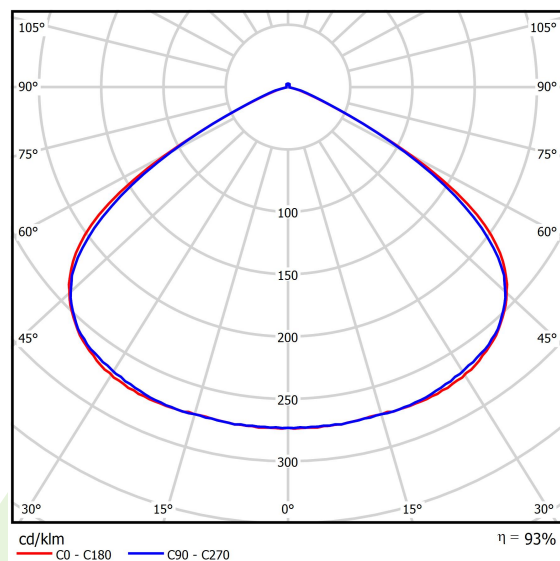

Product: STREETPARK SMALL LED PREMIUM HE 11000 FLOOD E IP66 21 740

Index: 19.3177.0007.21

Description

Powder painted aluminum cast housing highly weather proof. Luminaire is equipped with adjustable handle designed for mounting on posts and arms of 60 mm diameter. Level of tightness IP66. Diffuser is made of hardened glass. Following color temperatures are available: 4000 K. It is possible to program an autonomous multi-level or manual power reduction for specific customer needs by using a specialized power supply in the luminaire.

Product information

Category	Outdoor luminaires
Family	STREETPARK SMALL LED PREMIUM
Name	STREETPARK SMALL LED PREMIUM HE 11000 FLOOD E IP66 21 740
Index	19.3177.0007.21

Light and electrical data

Light source	LED
Luminous flux LED [lm]	10780
LED power [W]	64
Luminaire luminous flux [lm]	10045
Power of luminaire [W]	71
Luminaire's light efficiency [lm/W]	141,5
Color of the light [K]	4000
CRI	>70
SDCM (LED sources)	5
Beam angle [°]	(C0-C180) / (C90-C270) - 119° / 117,6°
Protection against electric shock	I
Protection degree	IP66
Voltage	220..240 V, 50..60 Hz
Lifetime of LED sources [h]	100000
Lx/By	L80/B10
Operating temperature range [°C]	-40 ÷ 40
Driver	standard on/off (E)
Power factor cos φ	>0,95
Circuit load capacity	6 (B10), 10 (B16), 10 (C10), 17 (C16)

Mechanical data

Assembly	mounted on poles
Material	aluminum
Color	RAL 9006 (grey)
Diffuser	hardened transparent glass
Impact resistant	IK09
Weight [kg]	5,03
Dimensions [mm]	620 x 260 x 188

A graph of light