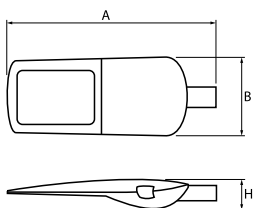

Mechanical data

Assembly	mounted on poles
Material	aluminum
Color	RAL 9006 (grey)
Diffuser	hardened transparent glass
Impact resistant	IK09
Weight [kg]	5,16
Dimensions [mm]	620 x 260 x 188