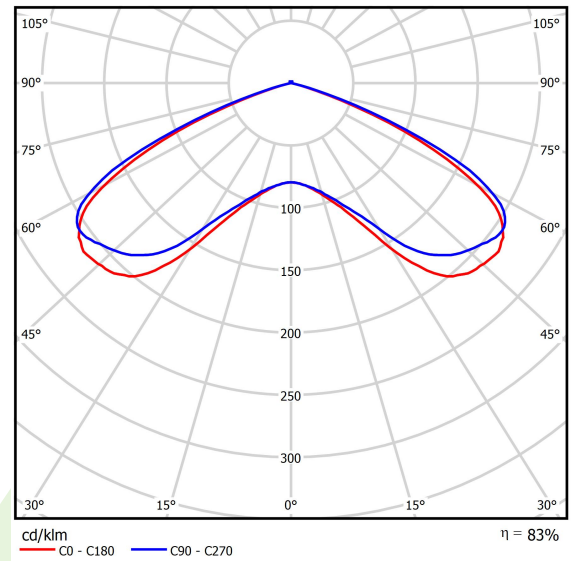

## Light and electrical data

Light source	LED
Luminous flux LED [lm]	10780
LED power [W]	64
Luminaire luminous flux [lm]	8908
Power of luminaire [W]	71
Luminaire's light efficiency [lm/W]	125,5
Color of the light [K]	4000
CRI	>70
SDCM (LED sources)	5
Beam angle [°]	(C0-C180) / (C90-C270) - 132,8° / 135,2°
Protection against electric shock	I
Protection degree	IP66
Voltage	220..240 V, 50..60 Hz
Lifetime of LED sources [h]	72000
Lx/By	L80/B10
Operating temperature range [°C]	-40 ÷ 40
Driver	standard on/off (E)
Power factor cos φ	>0,95
Circuit load capacity	6 (B10), 10 (B16), 10 (C10), 17 (C16)

## A graph of light

Luminous flux tolerance +/- 10%. Power tolerance +/- 10%.  
Technical data may be changed. Photos of the luminaires may differ from reality.  
Date of last update: 10-08-2022