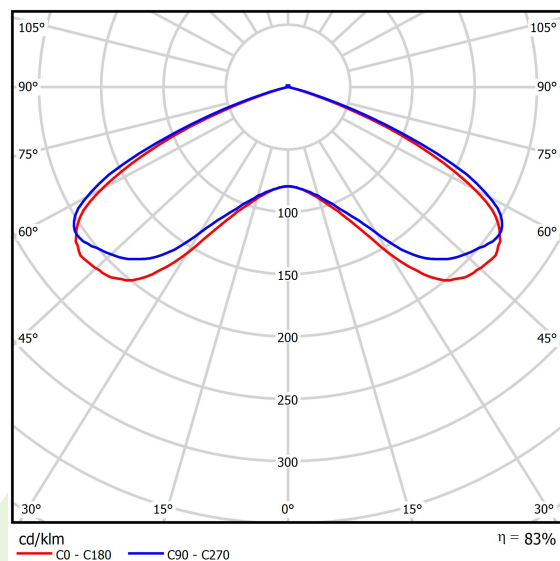

Product: STREETPARK SMALL LED PREMIUM HE 11000 AREA E IP66 21 740

Index: 19.3177.0006.21

Description

Powder painted aluminum cast housing highly weather proof. Luminaire is equipped with adjustable handle designed for mounting on posts and arms of 60 mm diameter. Level of tightness IP66. Diffuser is made of hardened glass. Following color temperatures are available: 4000 K. It is possible to program an autonomous multi-level or manual power reduction for specific customer needs by using a specialized power supply in the luminaire.

Product information

Category	Outdoor luminaires
Family	STREETPARK SMALL LED PREMIUM
Name	STREETPARK SMALL LED PREMIUM HE 11000 AREA E IP66 21 740
Index	19.3177.0006.21

Light and electrical data

Light source	LED
Luminous flux LED [lm]	10780
LED power [W]	64
Luminaire luminous flux [lm]	8908
Power of luminaire [W]	71
Luminaire's light efficiency [lm/W]	125,5
Color of the light [K]	4000
CRI	>70
SDCM (LED sources)	5
Beam angle [°]	(C0-C180) / (C90-C270) - 132,8° / 135,2°
Protection against electric shock	I
Protection degree	IP66
Voltage	220..240 V, 50..60 Hz
Lifetime of LED sources [h]	100000
Lx/By	L80/B10
Operating temperature range [°C]	-40 ÷ 40
Driver	standard on/off (E)
Power factor cos φ	>0,95
Circuit load capacity	6 (B10), 10 (B16), 10 (C10), 17 (C16)

Mechanical data

Assembly	mounted on poles
Material	aluminum
Color	RAL 9006 (grey)
Diffuser	hardened transparent glass
Impact resistant	IK09
Weight [kg]	5,16
Dimensions [mm]	620 x 260 x 188

A graph of light