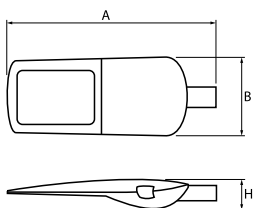

Product: STREETPARK SMALL LED PREMIUM HE 11000 AREA E IP66 21 740

Index: 19.3177.0006.21

Description

Powder painted aluminum cast housing highly weather proof. Luminaire is equipped with adjustable handle designed for mounting on posts and arms of 60 mm diameter. Level of tightness IP66. Diffuser is made of hardened glass. Following color temperatures are available: 4000 K. It is possible to program an autonomous multi-level or manual power reduction for specific customer needs by using a specialized power supply in the luminaire.

Product information

Category	Outdoor luminaires
Family	STREETPARK SMALL LED PREMIUM
Name	STREETPARK SMALL LED PREMIUM HE 11000 AREA E IP66 21 740
Index	19.3177.0006.21

Light and electrical data

Light source	LED
Luminous flux LED [lm]	10780
LED power [W]	64
Luminaire luminous flux [lm]	8908
Power of luminaire [W]	71
Luminaire's light efficiency [lm/W]	125,5
Color of the light [K]	4000
CRI	>70
SDCM (LED sources)	5
Beam angle [°]	(C0-C180) / (C90-C270) - 132,8° / 135,2°
Protection against electric shock	I
Protection degree	IP66
Voltage	220..240 V, 50..60 Hz
Lifetime of LED sources [h]	100000
Lx/By	L80/B10
Operating temperature range [°C]	-40 ÷ 40
Driver	standard on/off (E)
Power factor cos φ	>0,95
Circuit load capacity	6 (B10), 10 (B16), 10 (C10), 17 (C16)

Mechanical data

Assembly	mounted on poles
Material	aluminum
Color	RAL 9006 (grey)
Diffuser	hardened transparent glass
Impact resistant	IK09
Weight [kg]	5,16
Dimensions [mm]	620 x 260 x 188

A graph of light