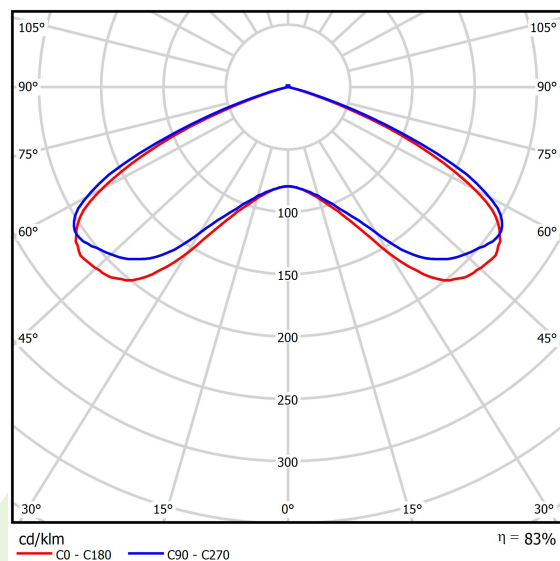

Product: STREETPARK MINI LED PREMIUM HE 8000 AREA E IP66 21 740

Index: 19.3176.0013.21

Description

Powder painted aluminum cast housing highly weather proof. Luminaire is equipped with adjustable handle designed for mounting on posts and arms of 48 mm diameter. Level of tightness IP66. Diffuser is made of hardened glass. Following color temperatures are available: 4000 K. It is possible to program an autonomous multi-level or manual power reduction for specific customer needs by using a specialized power supply in the luminaire. The luminaires have overvoltage protection as standard based on the functionality of the power supplies.

Product information

Category	Outdoor luminaires
Family	STREETPARK MINI LED PREMIUM
Name	STREETPARK MINI LED PREMIUM HE 8000 AREA E IP66 21 740
Index	19.3176.0013.21

Light and electrical data

Light source	LED
Luminous flux LED [lm]	8090
LED power [W]	49
Luminaire luminous flux [lm]	6685
Power of luminaire [W]	55
Luminaire's light efficiency [lm/W]	121,5
Color of the light [K]	4000
CRI	>70
SDCM (LED sources)	5
Beam angle [°]	(C0-C180) / (C90-C270) - 132,8° / 135,2°
Protection against electric shock	I
Protection degree	IP66
Voltage	220..240 V, 50..60 Hz
Lifetime of LED sources [h]	100000
Lx/By	L80/B10
Operating temperature range [°C]	-40 ÷ 40
Driver	standard on/off (E)
Power factor cos φ	>0,95
Circuit load capacity	1 (B10), 3 (B16), 2 (C10), 6 (C16)

Mechanical data

Assembly	mounted on poles
Material	aluminum
Color	RAL 9006 (grey)
Diffuser	hardened transparent glass
Impact resistant	IK09
Weight [kg]	3,21
Dimensions [mm]	507 x 209 x 144

A graph of light