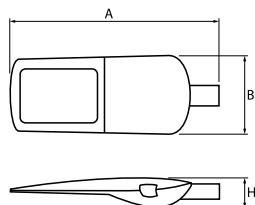

Product: STREETPARK MINI LED PREMIUM HE 8000 AREA E IP66 21 740

Index: 19.3176.0013.21

Description

Powder painted aluminum cast housing highly weather proof. Luminaire is equipped with adjustable handle designed for mounting on posts and arms of 48 mm diameter. Level of tightness IP66. Diffuser is made of hardened glass. Following color temperatures are available: 4000 K. It is possible to program an autonomous multi-level or manual power reduction for specific customer needs by using a specialized power supply in the luminaire. The luminaires have overvoltage protection as standard based on the functionality of the power supplies.

Product information

Category	Outdoor luminaires
Family	STREETPARK MINI LED PREMIUM
Name	STREETPARK MINI LED PREMIUM HE 8000 AREA E IP66 21 740
Index	19.3176.0013.21

Light and electrical data

Light source	LED
Luminous flux LED [lm]	8090
LED power [W]	49
Luminaire luminous flux [lm]	6685
Power of luminaire [W]	55
Luminaire's light efficiency [lm/W]	121,5
Color of the light [K]	4000
CRI	>70
SDCM (LED sources)	5
Beam angle [°]	(C0-C180) / (C90-C270) - 132,8° / 135,2°
Protection against electric shock	I
Protection degree	IP66
Voltage	220..240 V, 50..60 Hz
Lifetime of LED sources [h]	100000
Lx/By	L80/B10
Operating temperature range [°C]	-40 ÷ 40
Driver	standard on/off (E)
Power factor cos φ	>0,95
Circuit load capacity	1 (B10), 3 (B16), 2 (C10), 6 (C16)

Mechanical data

Assembly	mounted on poles
Material	aluminum
Color	RAL 9006 (grey)
Diffuser	hardened transparent glass
Impact resistant	IK09
Weight [kg]	3,21
Dimensions [mm]	507 x 209 x 144

A graph of light