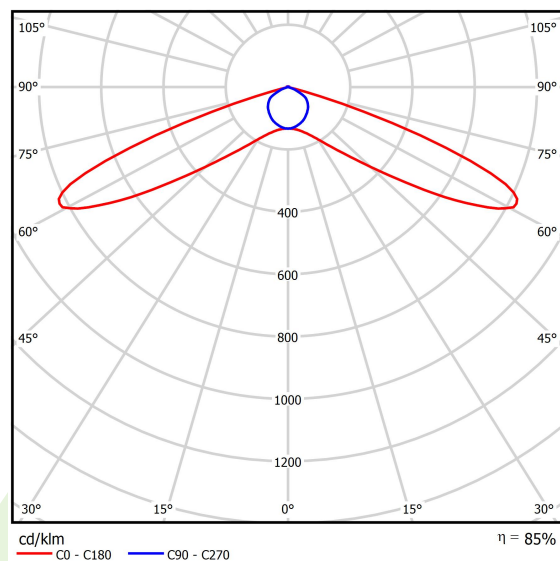

## Light and electrical data

|                                     |   |
|-------------------------------------|---|
| Light source                        | <b>LED</b>                                    |
| Luminous flux LED [lm]              | <b>5755</b>                                   |
| LED power [W]                       | <b>37</b>                                     |
| Luminaire luminous flux [lm]        | <b>4876</b>                                   |
| Power of luminaire [W]              | <b>42</b>                                     |
| Luminaire's light efficiency [lm/W] | <b>116,1</b>                                  |
| Color of the light [K]              | <b>4000</b>                                   |
| CRI                                 | <b>&gt;70</b>                                 |
| SDCM (LED sources)                  | <b>5</b>                                      |
| Beam angle [°]                      | <b>street light distribution</b>              |
| Protection against electric shock   | <b>I</b>                                      |
| Protection degree                   | <b>IP66</b>                                   |
| Voltage                             | <b>220..240 V, 50..60 Hz</b>                  |
| Lifetime of LED sources [h]         | <b>100000</b>                                 |
| Lx/By                               | <b>L80/B10</b>                                |
| Operating temperature range [°C]    | <b>-40 ÷ 40</b>                               |
| Driver                              | <b>standard on/off (E)</b>                    |
| Power factor cos φ                  | <b>&gt;0,95</b>                               |
| Circuit load capacity               | <b>15 (B10), 25 (B16), 25 (C10), 40 (C16)</b> |

## A graph of light