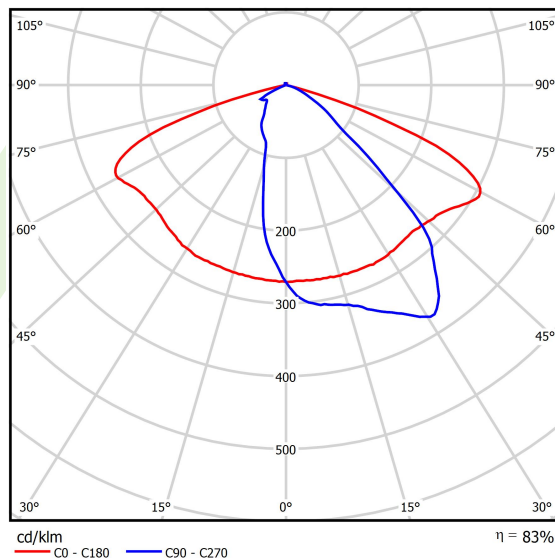

Mechanical data

Assembly	mounted on poles
Material	aluminum
Color	RAL 9006 (grey)
Diffuser	hardened transparent glass
Impact resistant	IK09
Weight [kg]	3,3
Dimensions [mm]	507 x 209 x 144

A graph of light