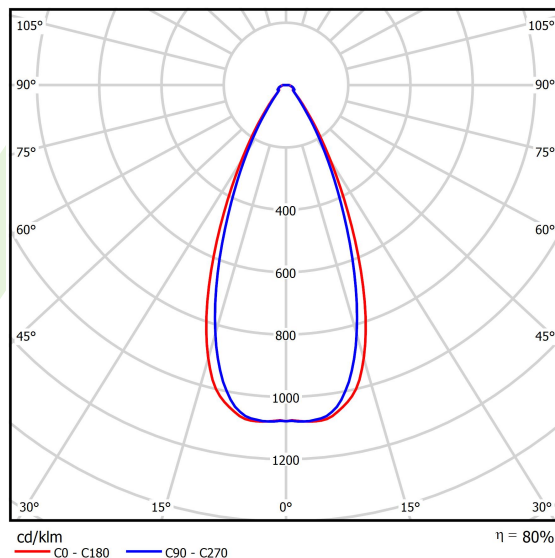

## Light and electrical data

Light source	<b>LED</b>
Luminous flux LED [lm]	<b>5755</b>
LED power [W]	<b>37</b>
Luminaire luminous flux [lm]	<b>4579</b>
Power of luminaire [W]	<b>42</b>
Luminaire's light efficiency [lm/W]	<b>109</b>
Color of the light [K]	<b>4000</b>
CRI	<b>&gt;70</b>
Beam angle [°]	<b>(C0-C180) / (C90-C270) - 48° / 44,2°</b>
Protection against electric shock	<b>I</b>
Protection degree	<b>IP66</b>
Voltage	<b>220..240 V, 50..60 Hz</b>
Lifetime of LED sources [h]	<b>100000</b>
Lx/By	<b>L80/B10</b>
Operating temperature range [°C]	<b>-40 ÷ 40</b>
Driver	<b>standard on/off (E)</b>
Power factor cos φ	<b>&gt;0,95</b>
Circuit load capacity	<b>15 (B10), 25 (B16), 25 (C10), 40 (C16)</b>

**Mechanical data**

Assembly	mounted on poles
Material	aluminum
Color	RAL 9006 (grey)
Diffuser	hardened transparent glass
Impact resistant	IK09
Dimensions [mm]	507 x 209 x 144

**A graph of light**

**Accessories**