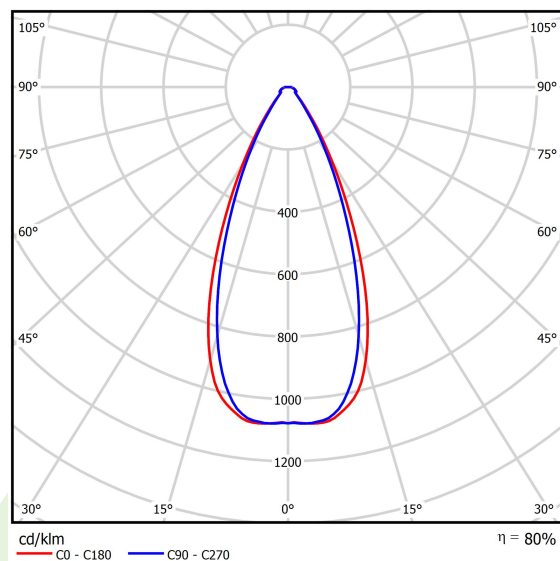

## Light and electrical data

Light source	LED
Luminous flux LED [lm]	5755
LED power [W]	37
Luminaire luminous flux [lm]	4579
Power of luminaire [W]	42
Luminaire's light efficiency [lm/W]	109
Color of the light [K]	4000
CRI	>70
SDCM (LED sources)	5
Beam angle [°]	(C0-C180) / (C90-C270) - 48° / 44,2°
Protection against electric shock	I
Protection degree	IP66
Voltage	220..240 V, 50..60 Hz
Lifetime of LED sources [h]	100000
Lx/By	L80/B10
Operating temperature range [°C]	-40 ÷ 40
Driver	standard on/off (E)
Power factor cos φ	>0,95
Circuit load capacity	15 (B10), 25 (B16), 25 (C10), 40 (C16)

## A graph of light