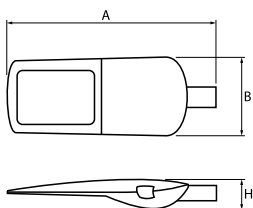

Product: STREETPARK MINI LED PREMIUM HE 8000 STREET-S E IP66 21 740

Index: 19.3176.0017.21

Description

Powder painted aluminum cast housing highly weather proof. Luminaire is equipped with adjustable handle designed for mounting on posts and arms of 48 mm diameter. Level of tightness IP66. Diffuser is made of hardened glass. Following color temperatures are available: 4000 K. It is possible to program an autonomous multi-level or manual power reduction for specific customer needs by using a specialized power supply in the luminaire.

Product information

Category	Outdoor luminaires
Family	STREETPARK MINI LED PREMIUM
Name	STREETPARK MINI LED PREMIUM HE 8000 STREET-S E IP66 21 740
Index	19.3176.0017.21

Light and electrical data

Light source	LED
Luminous flux LED [lm]	8090
LED power [W]	49
Luminaire luminous flux [lm]	6854
Power of luminaire [W]	55
Luminaire's light efficiency [lm/W]	124,6
Color of the light [K]	4000
CRI	>70
SDCM (LED sources)	5
Beam angle [°]	street light distribution
Protection against electric shock	I
Protection degree	IP66
Voltage	220..240 V, 50..60 Hz
Lifetime of LED sources [h]	100000
Lx/By	L80/B10
Operating temperature range [°C]	-40 ÷ 40
Driver	standard on/off (E)
Power factor cos φ	>0,95
Circuit load capacity	1 (B10), 3 (B16), 2 (C10), 6 (C16)

Mechanical data

Assembly	mounted on poles
Material	aluminum
Color	RAL 9006 (grey)
Diffuser	hardened transparent glass
Impact resistant	IK09
Weight [kg]	3,14
Dimensions [mm]	507 x 209 x 144

A graph of light