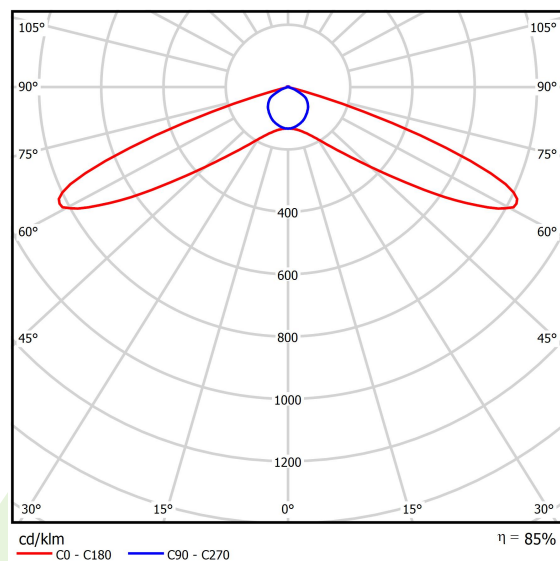

Product: STREETPARK MINI LED PREMIUM HE 8000 STREET-S E IP66 21 740

Index: 19.3176.0017.21

Description

Powder painted aluminum cast housing highly weather proof. Luminaire is equipped with adjustable handle designed for mounting on posts and arms of 48 mm diameter. Level of tightness IP66. Diffuser is made of hardened glass. Following color temperatures are available: 4000 K. It is possible to program an autonomous multi-level or manual power reduction for specific customer needs by using a specialized power supply in the luminaire.

Product information

Category	Outdoor luminaires
Family	STREETPARK MINI LED PREMIUM
Name	STREETPARK MINI LED PREMIUM HE 8000 STREET-S E IP66 21 740
Index	19.3176.0017.21

Light and electrical data

Light source	LED
Luminous flux LED [lm]	8090
LED power [W]	49
Luminaire luminous flux [lm]	6854
Power of luminaire [W]	55
Luminaire's light efficiency [lm/W]	124,6
Color of the light [K]	4000
CRI	>70
SDCM (LED sources)	5
Beam angle [°]	street light distribution
Protection against electric shock	I
Protection degree	IP66
Voltage	220..240 V, 50..60 Hz
Lifetime of LED sources [h]	100000
Lx/By	L80/B10
Operating temperature range [°C]	-40 ÷ 40
Driver	standard on/off (E)
Power factor cos φ	>0,95
Circuit load capacity	1 (B10), 3 (B16), 2 (C10), 6 (C16)

Mechanical data

Assembly	mounted on poles
Material	aluminum
Color	RAL 9006 (grey)
Diffuser	hardened transparent glass
Impact resistant	IK09
Weight [kg]	3,14
Dimensions [mm]	507 x 209 x 144

A graph of light