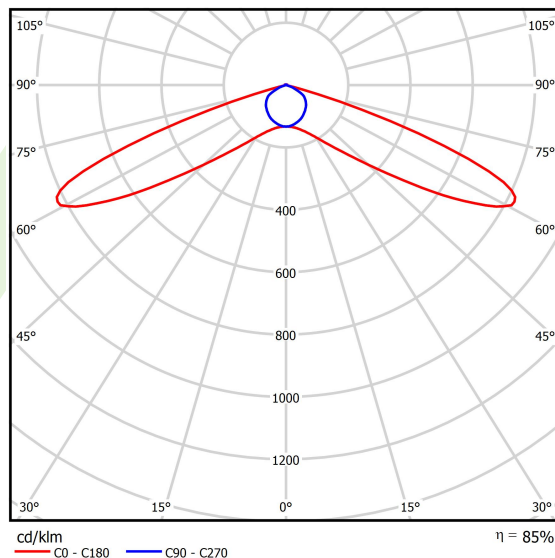

Product: STREETPARK MINI LED PREMIUM HE 8000 STREET-S E IP66 21 740

Index: 19.3176.0017.21

Description

Powder painted aluminum cast housing highly weather proof. Luminaire is equipped with adjustable handle designed for mounting on posts and arms of 48 mm diameter. Level of tightness IP66. Diffuser is made of hardened glass. Following color temperatures are available: 4000 K. It is possible to program an autonomous multi-level or manual power reduction for specific customer needs by using a specialized power supply in the luminaire.

Light source	LED
Luminous flux LED [lm]	8090
LED power [W]	49
Luminaire luminous flux [lm]	6854
Power of luminaire [W]	55
Luminaire's light efficiency [lm/W]	124,6
Color of the light [K]	4000
CRI	>70
Beam angle [°]	street light distribution
Protection against electric shock	I
Protection degree	IP66
Voltage	220..240 V, 50..60 Hz
Lifetime of LED sources [h]	100000
Lx/By	L80/B10
Operating temperature range [°C]	-40 ÷ 40
Driver	standard on/off (E)
Power factor cos φ	>0,95
Circuit load capacity	1 (B10), 3 (B16), 2 (C10), 6 (C16)

Mechanical data

Assembly	mounted on poles
Material	aluminum
Color	RAL 9006 (grey)
Diffuser	hardened transparent glass
Impact resistant	IK09
Weight [kg]	3,14
Dimensions [mm]	507 x 209 x 144

A graph of light