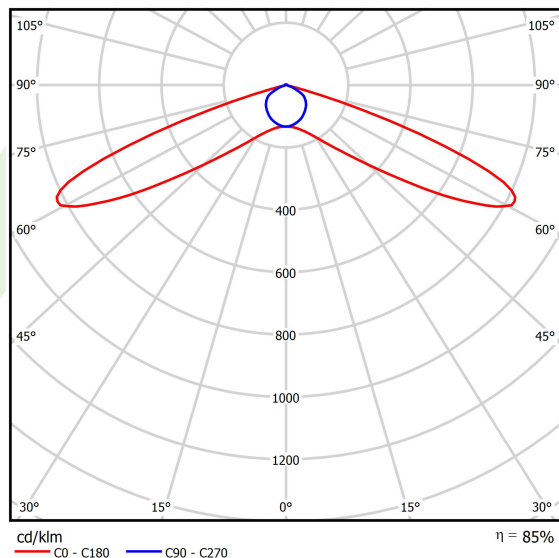

Product: STREETPARK MINI LED PREMIUM HE 8000 STREET-S E IP66 21 740**Index:** 19.3176.0017.21

Description

Powder painted aluminum cast housing highly weather proof. Luminaire is equipped with adjustable handle designed for mounting on posts and arms of 48 mm diameter. Level of tightness IP66. Diffuser is made of hardened glass. Following color temperatures are available: 4000 K. It is possible to program an autonomous multi-level or manual power reduction for specific customer needs by using a specialized power supply in the luminaire.

Light source	LED
Luminous flux LED [lm]	8090
LED power [W]	49
Luminaire luminous flux [lm]	6854
Power of luminaire [W]	55
Luminaire's light efficiency [lm/W]	124,6
Color of the light [K]	4000
CRI	>70
Beam angle [°]	street light distribution
Protection against electric shock	I
Protection degree	IP66
Voltage	220..240 V, 50..60 Hz
Lifetime of LED sources [h]	100000
Lx/By	L80/B10
Operating temperature range [°C]	-40 ÷ 40
Driver	standard on/off (E)
Power factor cos φ	>0,95
Circuit load capacity	1 (B10), 3 (B16), 2 (C10), 6 (C16)

Mechanical data

Assembly	mounted on poles
Material	aluminum
Color	RAL 9006 (grey)
Diffuser	hardened transparent glass
Impact resistant	IK09
Weight [kg]	3,14
Dimensions [mm]	507 x 209 x 144

A graph of light