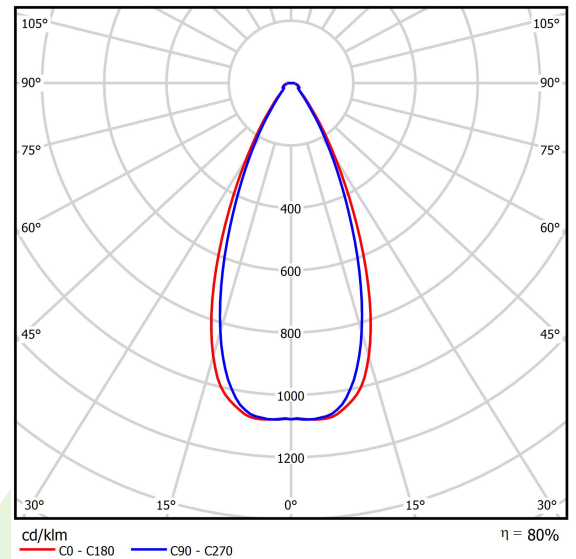

Product: STREETPARK MINI LED PREMIUM HE 8000 NARROW E IP66 21 740

Index: 19.3176.0015.21

Description

Powder painted aluminum cast housing highly weather proof. Luminaire is equipped with adjustable handle designed for mounting on posts and arms of 48 mm diameter. Level of tightness IP66. Diffuser is made of hardened glass. Following color temperatures are available: 4000 K. It is possible to program an autonomous multi-level or manual power reduction for specific customer needs by using a specialized power supply in the luminaire.

Product information

Category	Outdoor luminaires
Family	STREETPARK MINI LED PREMIUM
Name	STREETPARK MINI LED PREMIUM HE 8000 NARROW E IP66 21 740
Index	19.3176.0015.21

Light and electrical data

Light source	LED
Luminous flux LED [lm]	8090
LED power [W]	49
Luminaire luminous flux [lm]	6437
Power of luminaire [W]	55
Luminaire's light efficiency [lm/W]	117
Color of the light [K]	4000
CRI	>70
SDCM (LED sources)	5
Beam angle [°]	(C0-C180) / (C90-C270) - 48° / 44,2°
Protection against electric shock	I
Protection degree	IP66
Voltage	220..240 V, 50..60 Hz
Lifetime of LED sources [h]	100000
Lx/By	L80/B10
Operating temperature range [°C]	-40 ÷ 40
Driver	standard on/off (E)
Power factor cos φ	>0,95
Circuit load capacity	1 (B10), 3 (B16), 2 (C10), 6 (C16)

Mechanical data

Assembly	mounted on poles
Material	aluminum
Color	RAL 9006 (grey)
Diffuser	hardened transparent glass
Impact resistant	IK09
Dimensions [mm]	507 x 209 x 144

A graph of light

Accessories

Index 50EL60/48X100