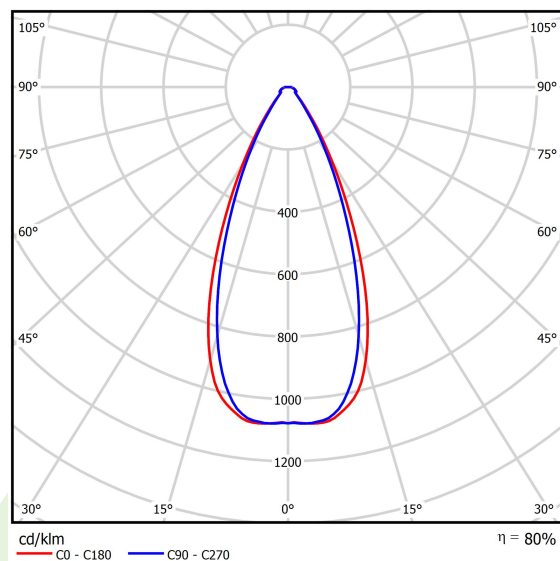

## Light and electrical data

Light source	<b>LED</b>
Luminous flux LED [lm]	<b>8090</b>
LED power [W]	<b>49</b>
Luminaire luminous flux [lm]	<b>6437</b>
Power of luminaire [W]	<b>55</b>
Luminaire's light efficiency [lm/W]	<b>117</b>
Color of the light [K]	<b>4000</b>
CRI	<b>&gt;70</b>
SDCM (LED sources)	<b>5</b>
Beam angle [°]	<b>(C0-C180) / (C90-C270) - 48° / 44,2°</b>
Protection against electric shock	<b>I</b>
Protection degree	<b>IP66</b>
Voltage	<b>220..240 V, 50..60 Hz</b>
Lifetime of LED sources [h]	<b>100000</b>
Lx/By	<b>L80/B10</b>
Operating temperature range [°C]	<b>-40 ÷ 40</b>
Driver	<b>standard on/off (E)</b>
Power factor cos φ	<b>&gt;0,95</b>
Circuit load capacity	<b>1 (B10), 3 (B16), 2 (C10), 6 (C16)</b>

## A graph of light