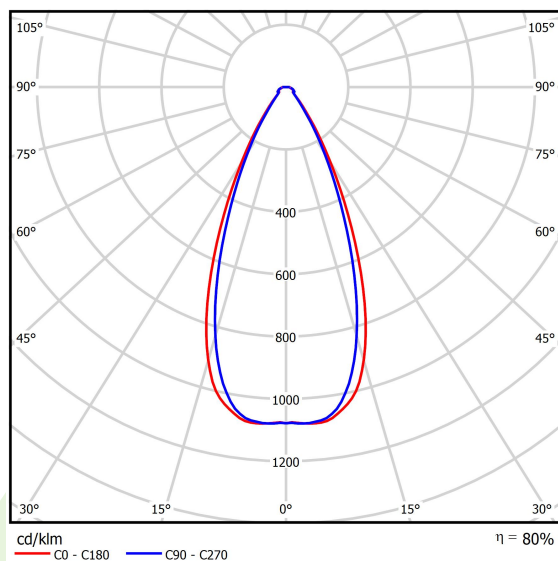

Product: STREETPARK MINI LED PREMIUM HE 8000 NARROW E IP66 21 740

Index: 19.3176.0015.21

Description

Powder painted aluminum cast housing highly weather proof. Luminaire is equipped with adjustable handle designed for mounting on posts and arms of 48 mm diameter. Level of tightness IP66. Diffuser is made of hardened glass. Following color temperatures are available: 4000 K. It is possible to program an autonomous multi-level or manual power reduction for specific customer needs by using a specialized power supply in the luminaire.

Product information

Category	Outdoor luminaires
Family	STREETPARK MINI LED PREMIUM
Name	STREETPARK MINI LED PREMIUM HE 8000 NARROW E IP66 21 740
Index	19.3176.0015.21

Light and electrical data

Light source	LED
Luminous flux LED [lm]	8090
LED power [W]	49
Luminaire luminous flux [lm]	6437
Power of luminaire [W]	55
Luminaire's light efficiency [lm/W]	117
Color of the light [K]	4000
CRI	>70
SDCM (LED sources)	5
Beam angle [°]	(C0-C180) / (C90-C270) - 48° / 44,2°
Protection against electric shock	I
Protection degree	IP66
Voltage	220..240 V, 50..60 Hz
Lifetime of LED sources [h]	100000
Lx/By	L80/B10
Operating temperature range [°C]	-40 ÷ 40
Driver	standard on/off (E)
Power factor cos φ	>0,95
Circuit load capacity	1 (B10), 3 (B16), 2 (C10), 6 (C16)

Mechanical data

Assembly	mounted on poles
Material	aluminum
Color	RAL 9006 (grey)
Diffuser	hardened transparent glass
Impact resistant	IK09
Dimensions [mm]	507 x 209 x 144

A graph of light

Accessories

Index 50EL60/48X100