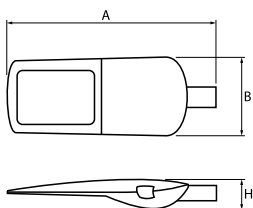

Product: STREETPARK MINI LED PREMIUM HE 8000 NARROW E IP66 21 740

Index: 19.3176.0015.21

Description

Powder painted aluminum cast housing highly weather proof. Luminaire is equipped with adjustable handle designed for mounting on posts and arms of 48 mm diameter. Level of tightness IP66. Diffuser is made of hardened glass. Following color temperatures are available: 4000 K. It is possible to program an autonomous multi-level or manual power reduction for specific customer needs by using a specialized power supply in the luminaire.

Product information

Category	Outdoor luminaires
Family	STREETPARK MINI LED PREMIUM
Name	STREETPARK MINI LED PREMIUM HE 8000 NARROW E IP66 21 740
Index	19.3176.0015.21

Light and electrical data

Light source	LED
Luminous flux LED [lm]	8090
LED power [W]	49
Luminaire luminous flux [lm]	6437
Power of luminaire [W]	55
Luminaire's light efficiency [lm/W]	117
Color of the light [K]	4000
CRI	>70
SDCM (LED sources)	5
Beam angle [°]	(C0-C180) / (C90-C270) - 48° / 44,2°
Protection against electric shock	I
Protection degree	IP66
Voltage	220..240 V, 50..60 Hz
Lifetime of LED sources [h]	100000
Lx/By	L80/B10
Operating temperature range [°C]	-40 ÷ 40
Driver	standard on/off (E)
Power factor cos φ	>0,95
Circuit load capacity	1 (B10), 3 (B16), 2 (C10), 6 (C16)

Mechanical data

Assembly	mounted on poles
Material	aluminum
Color	RAL 9006 (grey)
Diffuser	hardened transparent glass
Impact resistant	IK09
Dimensions [mm]	507 x 209 x 144

A graph of light

Accessories

Index 50EL60/48X100