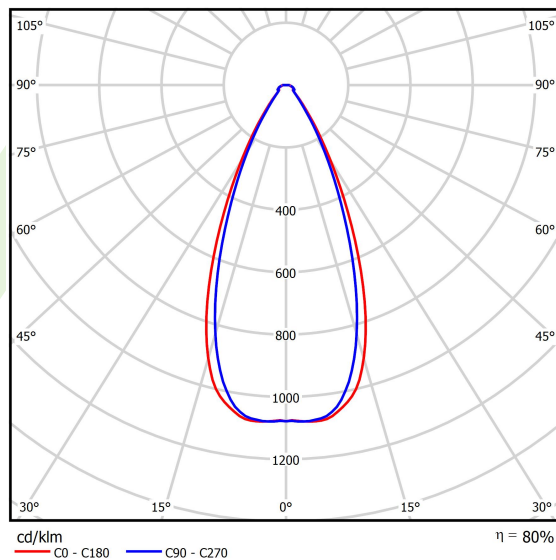

## Light and electrical data

Light source	<b>LED</b>
Luminous flux LED [lm]	<b>8090</b>
LED power [W]	<b>49</b>
Luminaire luminous flux [lm]	<b>6437</b>
Power of luminaire [W]	<b>55</b>
Luminaire's light efficiency [lm/W]	<b>117</b>
Color of the light [K]	<b>4000</b>
CRI	<b>&gt;70</b>
Beam angle [°]	<b>(C0-C180) / (C90-C270) - 48° / 44,2°</b>
Protection against electric shock	<b>I</b>
Protection degree	<b>IP66</b>
Voltage	<b>220..240 V, 50..60 Hz</b>
Lifetime of LED sources [h]	<b>100000</b>
Lx/By	<b>L80/B10</b>
Operating temperature range [°C]	<b>-40 ÷ 40</b>
Driver	<b>standard on/off (E)</b>
Power factor cos φ	<b>&gt;0,95</b>
Circuit load capacity	<b>1 (B10), 3 (B16), 2 (C10), 6 (C16)</b>

## A graph of light