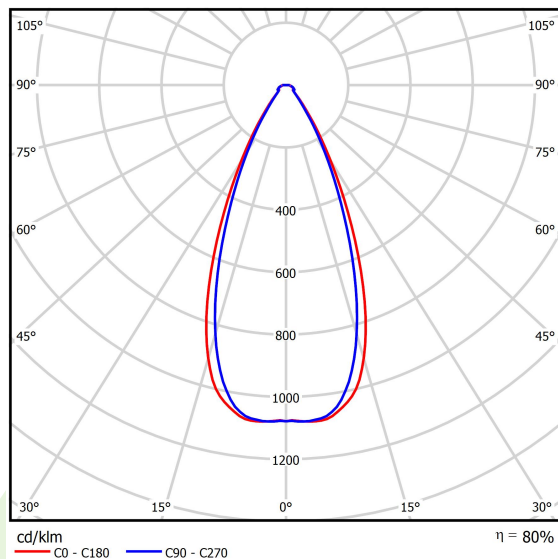

Product: STREETPARK MINI LED PREMIUM HE 8000 NARROW E IP66 21 740

Index: 19.3176.0015.21

Description

Powder painted aluminum cast housing highly weather proof. Luminaire is equipped with adjustable handle designed for mounting on posts and arms of 48 mm diameter. Level of tightness IP66. Diffuser is made of hardened glass. Following color temperatures are available: 4000 K. It is possible to program an autonomous multi-level or manual power reduction for specific customer needs by using a specialized power supply in the luminaire.

Product information

Category	Outdoor luminaires
Family	STREETPARK MINI LED PREMIUM
Name	STREETPARK MINI LED PREMIUM HE 8000 NARROW E IP66 21 740
Index	19.3176.0015.21

Light and electrical data

Light source	LED
Luminous flux LED [lm]	8090
LED power [W]	49
Luminaire luminous flux [lm]	6437
Power of luminaire [W]	55
Luminaire's light efficiency [lm/W]	117
Color of the light [K]	4000
CRI	>70
SDCM (LED sources)	5
Beam angle [°]	(C0-C180) / (C90-C270) - 48° / 44,2°
Protection against electric shock	I
Protection degree	IP66
Voltage	220..240 V, 50..60 Hz
Lifetime of LED sources [h]	100000
Lx/By	L80/B10
Operating temperature range [°C]	-40 ÷ 40
Driver	standard on/off (E)
Power factor cos φ	>0,95
Circuit load capacity	1 (B10), 3 (B16), 2 (C10), 6 (C16)

Mechanical data

Assembly	mounted on poles
Material	aluminum
Color	RAL 9006 (grey)
Diffuser	hardened transparent glass
Impact resistant	IK09
Dimensions [mm]	507 x 209 x 144

A graph of light

Accessories

Index 50EL60/48X100