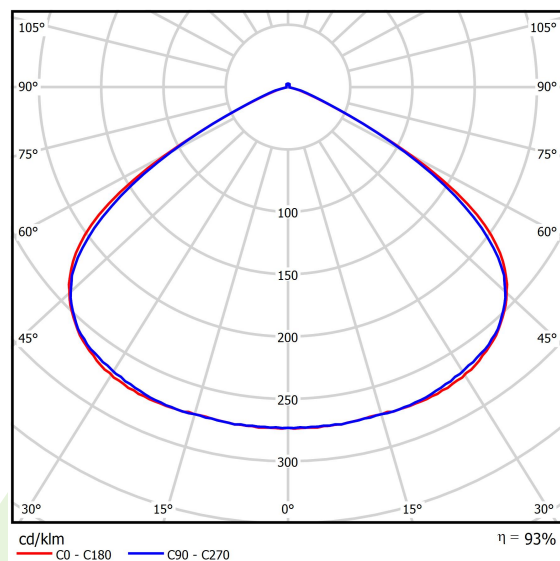

## Light and electrical data

Light source	<b>LED</b>
Luminous flux LED [lm]	<b>8090</b>
LED power [W]	<b>49</b>
Luminaire luminous flux [lm]	<b>7538</b>
Power of luminaire [W]	<b>55</b>
Luminaire's light efficiency [lm/W]	<b>137,1</b>
Color of the light [K]	<b>4000</b>
CRI	<b>&gt;70</b>
SDCM (LED sources)	<b>5</b>
Beam angle [°]	<b>(C0-C180) / (C90-C270) - 119° / 117,6°</b>
Protection against electric shock	<b>I</b>
Protection degree	<b>IP66</b>
Voltage	<b>220..240 V, 50..60 Hz</b>
Lifetime of LED sources [h]	<b>100000</b>
Lx/By	<b>L80/B10</b>
Operating temperature range [°C]	<b>-40 ÷ 40</b>
Driver	<b>standard on/off (E)</b>
Power factor cos φ	<b>&gt;0,95</b>
Circuit load capacity	<b>1 (B10), 3 (B16), 2 (C10), 6 (C16)</b>

## A graph of light