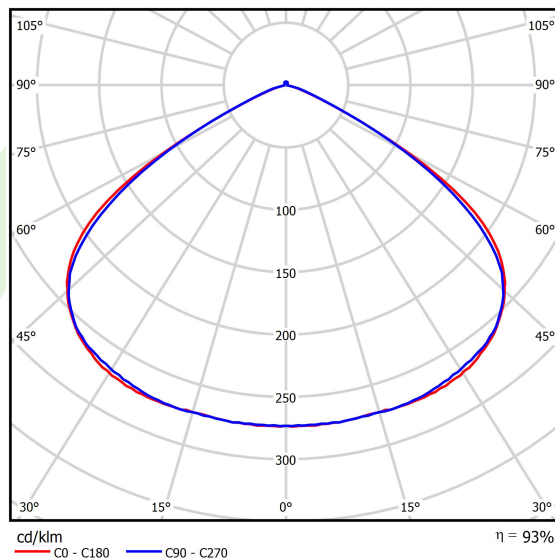

Product: STREETPARK MINI LED PREMIUM HE 8000 FLOOD E IP66 21 740

Index: 19.3176.0014.21

Description

Powder painted aluminum cast housing highly weather proof. Luminaire is equipped with adjustable handle designed for mounting on posts and arms of 48 mm diameter. Level of tightness IP66. Diffuser is made of hardened glass. Following color temperatures are available: 4000 K. It is possible to program an autonomous multi-level or manual power reduction for specific customer needs by using a specialized power supply in the luminaire.

Light source	LED
Luminous flux LED [lm]	8090
LED power [W]	49
Luminaire luminous flux [lm]	7538
Power of luminaire [W]	55
Luminaire's light efficiency [lm/W]	137,1
Color of the light [K]	4000
CRI	>70
Beam angle [°]	(C0-C180) / (C90-C270) - 119° / 117,6°
Protection against electric shock	I
Protection degree	IP66
Voltage	220..240 V, 50..60 Hz
Lifetime of LED sources [h]	100000
Lx/By	L80/B10
Operating temperature range [°C]	-40 ÷ 40
Driver	standard on/off (E)
Power factor cos φ	>0,95
Circuit load capacity	1 (B10), 3 (B16), 2 (C10), 6 (C16)

Mechanical data

Assembly	mounted on poles
Material	aluminum
Color	RAL 9006 (grey)
Diffuser	hardened transparent glass
Impact resistant	IK09
Weight [kg]	3,11
Dimensions [mm]	507 x 209 x 144

A graph of light