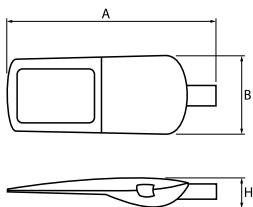

## Description

Powder painted aluminum cast housing highly weather proof. Luminaire is equipped with adjustable handle designed for mounting on posts and arms of 48 mm diameter. Level of tightness IP66. Diffuser is made of hardened glass. Following color temperatures are available: 4000 K. It is possible to program an autonomous multi-level or manual power reduction for specific customer needs by using a specialized power supply in the luminaire.

## Light and electrical data

Light source	<b>LED</b>
Luminous flux LED [lm]	<b>8090</b>
LED power [W]	<b>49</b>
Luminaire luminous flux [lm]	<b>7538</b>
Power of luminaire [W]	<b>55</b>
Luminaire's light efficiency [lm/W]	<b>137,1</b>
Color of the light [K]	<b>4000</b>
CRI	<b>&gt;70</b>
SDCM (LED sources)	<b>5</b>
Beam angle [°]	<b>(C0-C180) / (C90-C270) - 119° / 117,6°</b>
Protection against electric shock	<b>I</b>
Protection degree	<b>IP66</b>
Voltage	<b>220..240 V, 50..60 Hz</b>
Lifetime of LED sources [h]	<b>100000</b>
Lx/By	<b>L80/B10</b>
Operating temperature range [°C]	<b>-40 ÷ 40</b>
Driver	<b>standard on/off (E)</b>
Power factor cos φ	<b>&gt;0,95</b>
Circuit load capacity	<b>1 (B10), 3 (B16), 2 (C10), 6 (C16)</b>

## Mechanical data

Assembly	<b>mounted on poles</b>
Material	<b>aluminum</b>
Color	<b>RAL 9006 (grey)</b>
Diffuser	<b>hardened transparent glass</b>
Impact resistant	<b>IK09</b>
Weight [kg]	<b>3,11</b>
Dimensions [mm]	<b>507 x 209 x 144</b>